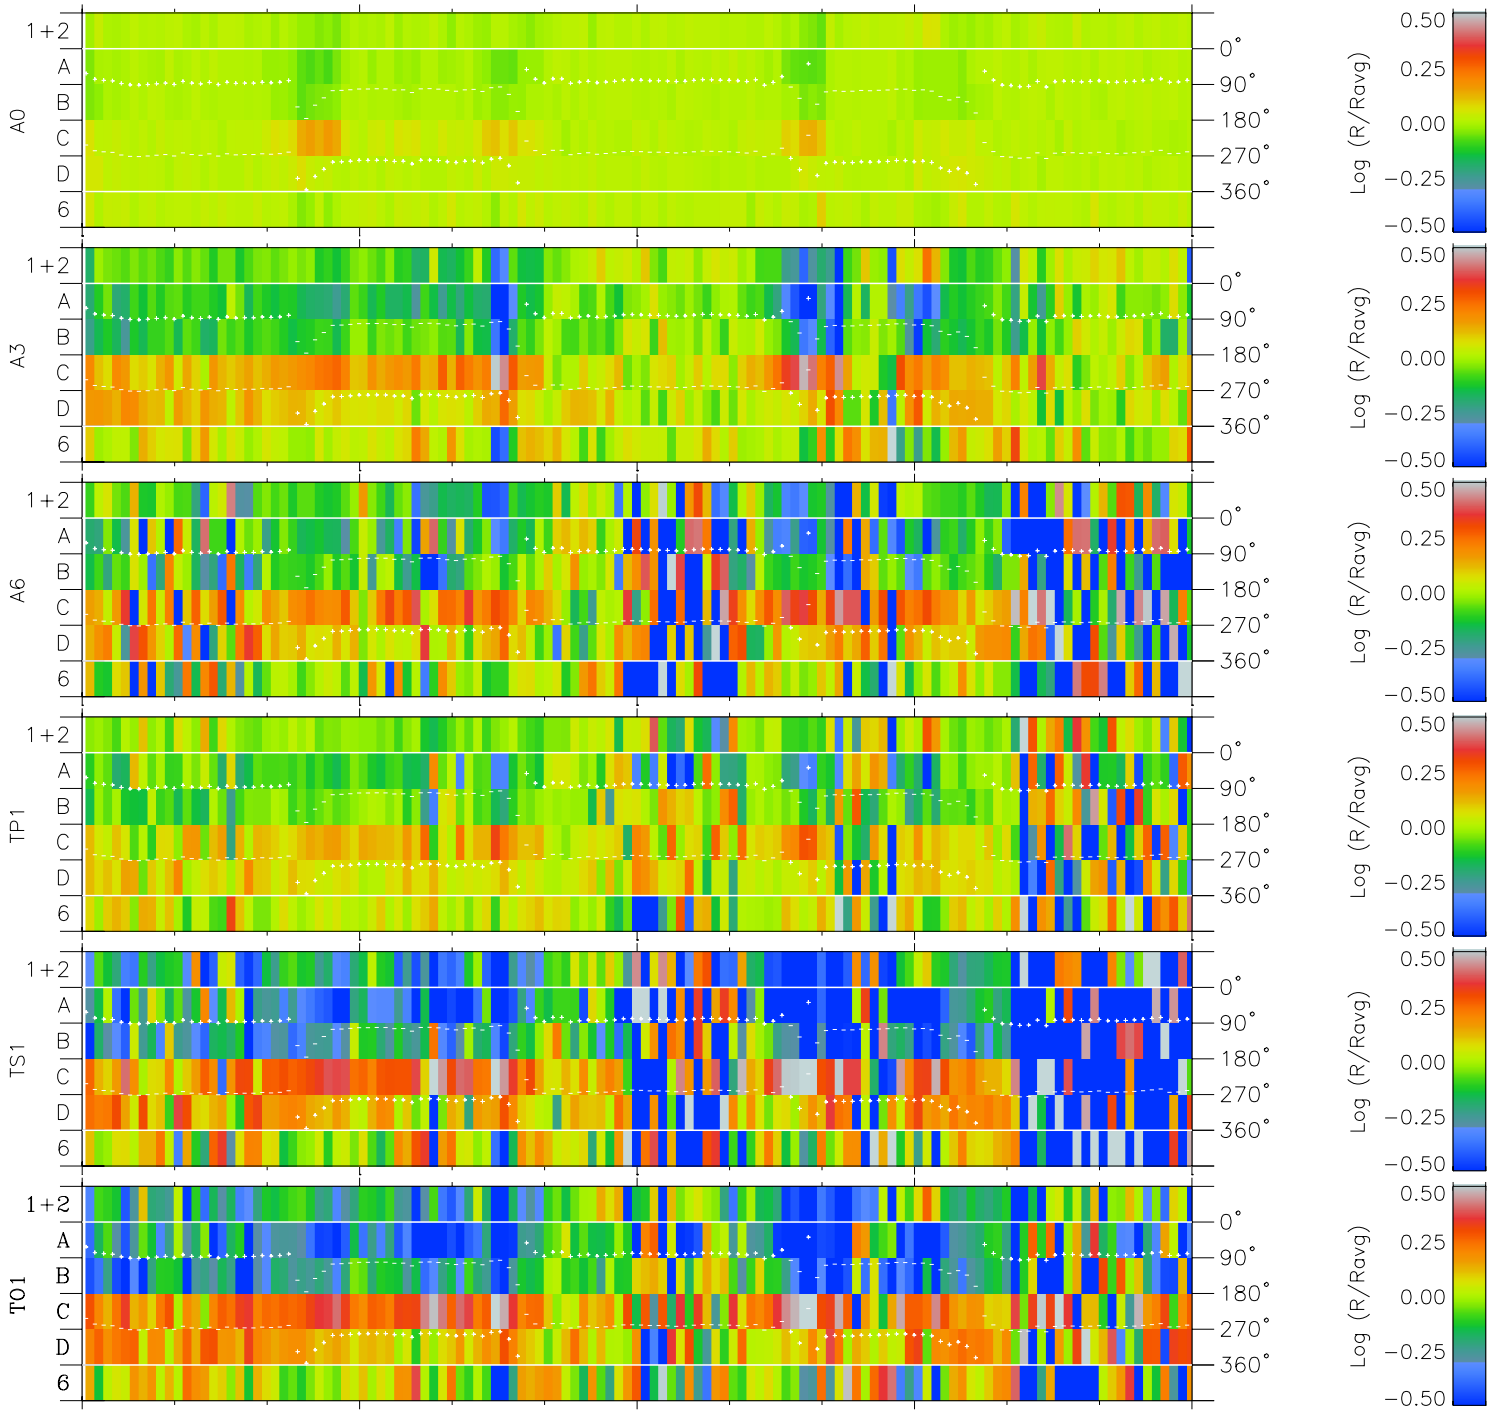

Galileo EPD Real Time Azimuth Anisotropies 97099

Software Version: RTAZIM_MEAN V 1.20
 Data Production: 06-03-00
 Plot Production: Sat Sep 15 03:12:18 2001
 Color File: wondr3
 Geofactor File: 1.1

00:00:00 1997-099	99-06	99-12	99-18	00:00:00 1997-100	
+	+	+	+	+	X JSE(R _j)
-44.13	-45.66	-47.12	-48.51	-49.83	Y JSE(R _j)
4.22	3.23	2.25	1.26	0.26	Z JSE(R _j)
-1.50	-1.51	-1.52	-1.52	-1.52	

- ◇ = Jupiter look direction
- = Corotation look direction