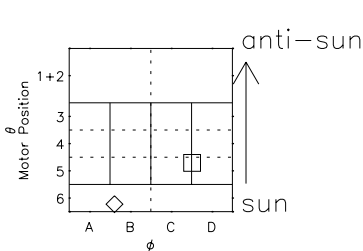

Galileo EPD Real Time R6 Ions Spectra 97098

Software Version: RTSPEC_R6 V 1.20
 Data Production: 06-03-00
 Plot Production: Sat Sep 15 03:02:35 2001
 Color File: wondr3
 Geofactor File: 1.1

- ◇ = Jupiter look direction
- = Corotation look direction