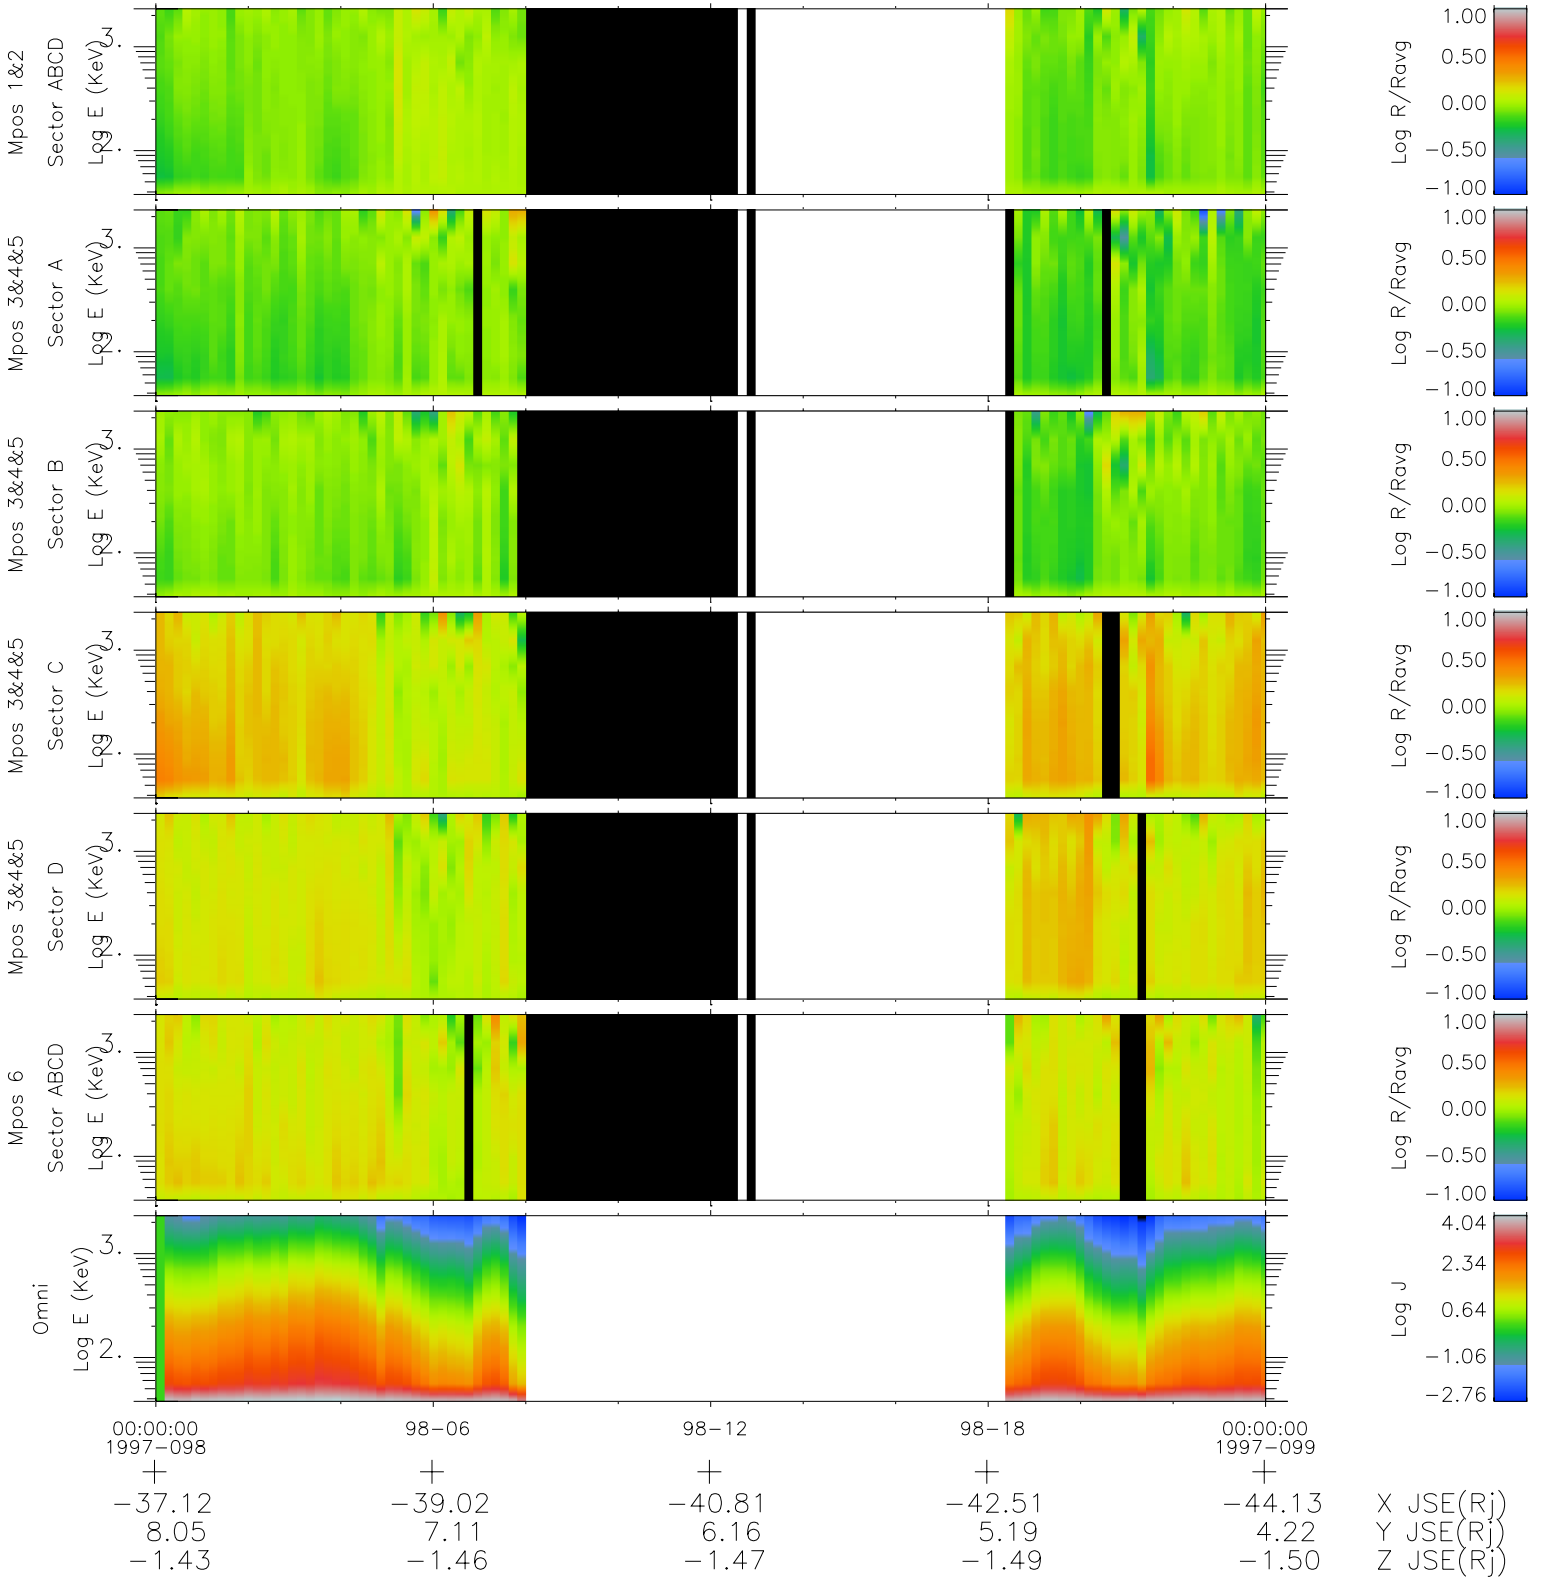

Galileo EPD Real Time R6 Ions Spectra 97098

Software Version: RTSPEC_R6 V 1.20
 Data Production: 06-03-00
 Plot Production: Sat Sep 15 03:02:35 2001
 Color File: wondr3
 Geofactor File: 1.1

- ◇ = Jupiter look direction
- = Corotation look direction