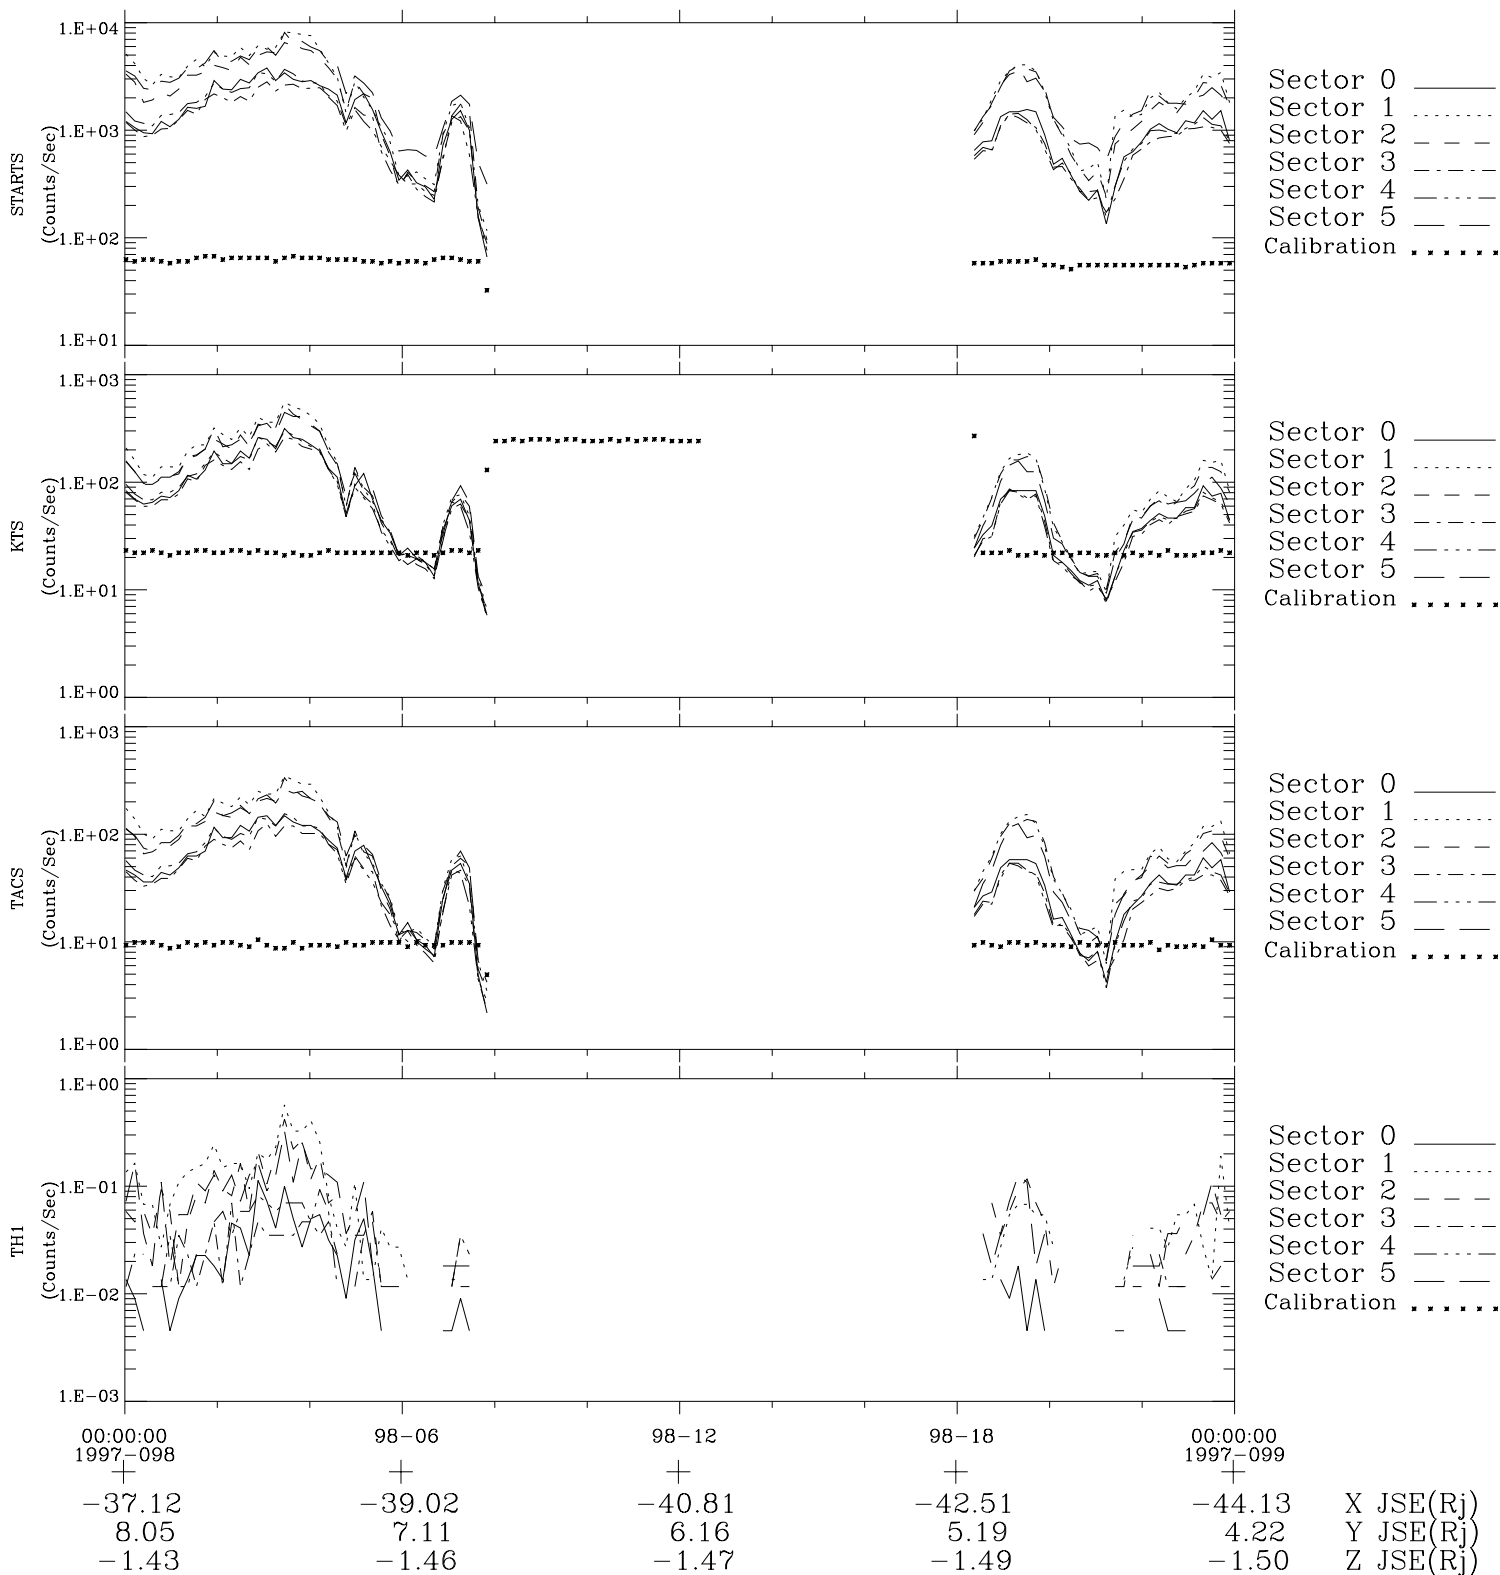

Galileo EPD Real-Time Six-Sector 97098

Software Version: RTLINE_R6 V 1.20
Data Production: 06-03-00
Plot Production: Sat Sep 15 03:04:45 2001

◇ = Jupiter look direction
□ = Corotation look direction