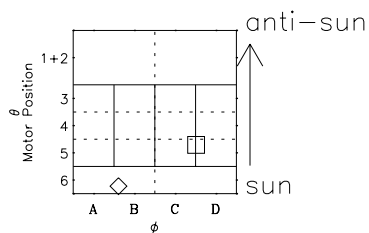

Galileo EPD Real-Time Six-Sector 97098

Software Version: RTLINE_R6 V 1.20
Data Production: 06-03-00
Plot Production: Sat Sep 15 03:04:45 2001

◇ = Jupiter look direction
□ = Corotation look direction