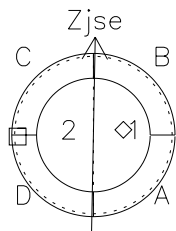

# Galileo EPD Real-Time Six-Sector 97098

Software Version: RTLINE\_R6 V 1.20  
Data Production: 06-03-00  
Plot Production: Sat Sep 15 03:04:43 2001

◇ = Jupiter look direction  
□ = Corotation look direction