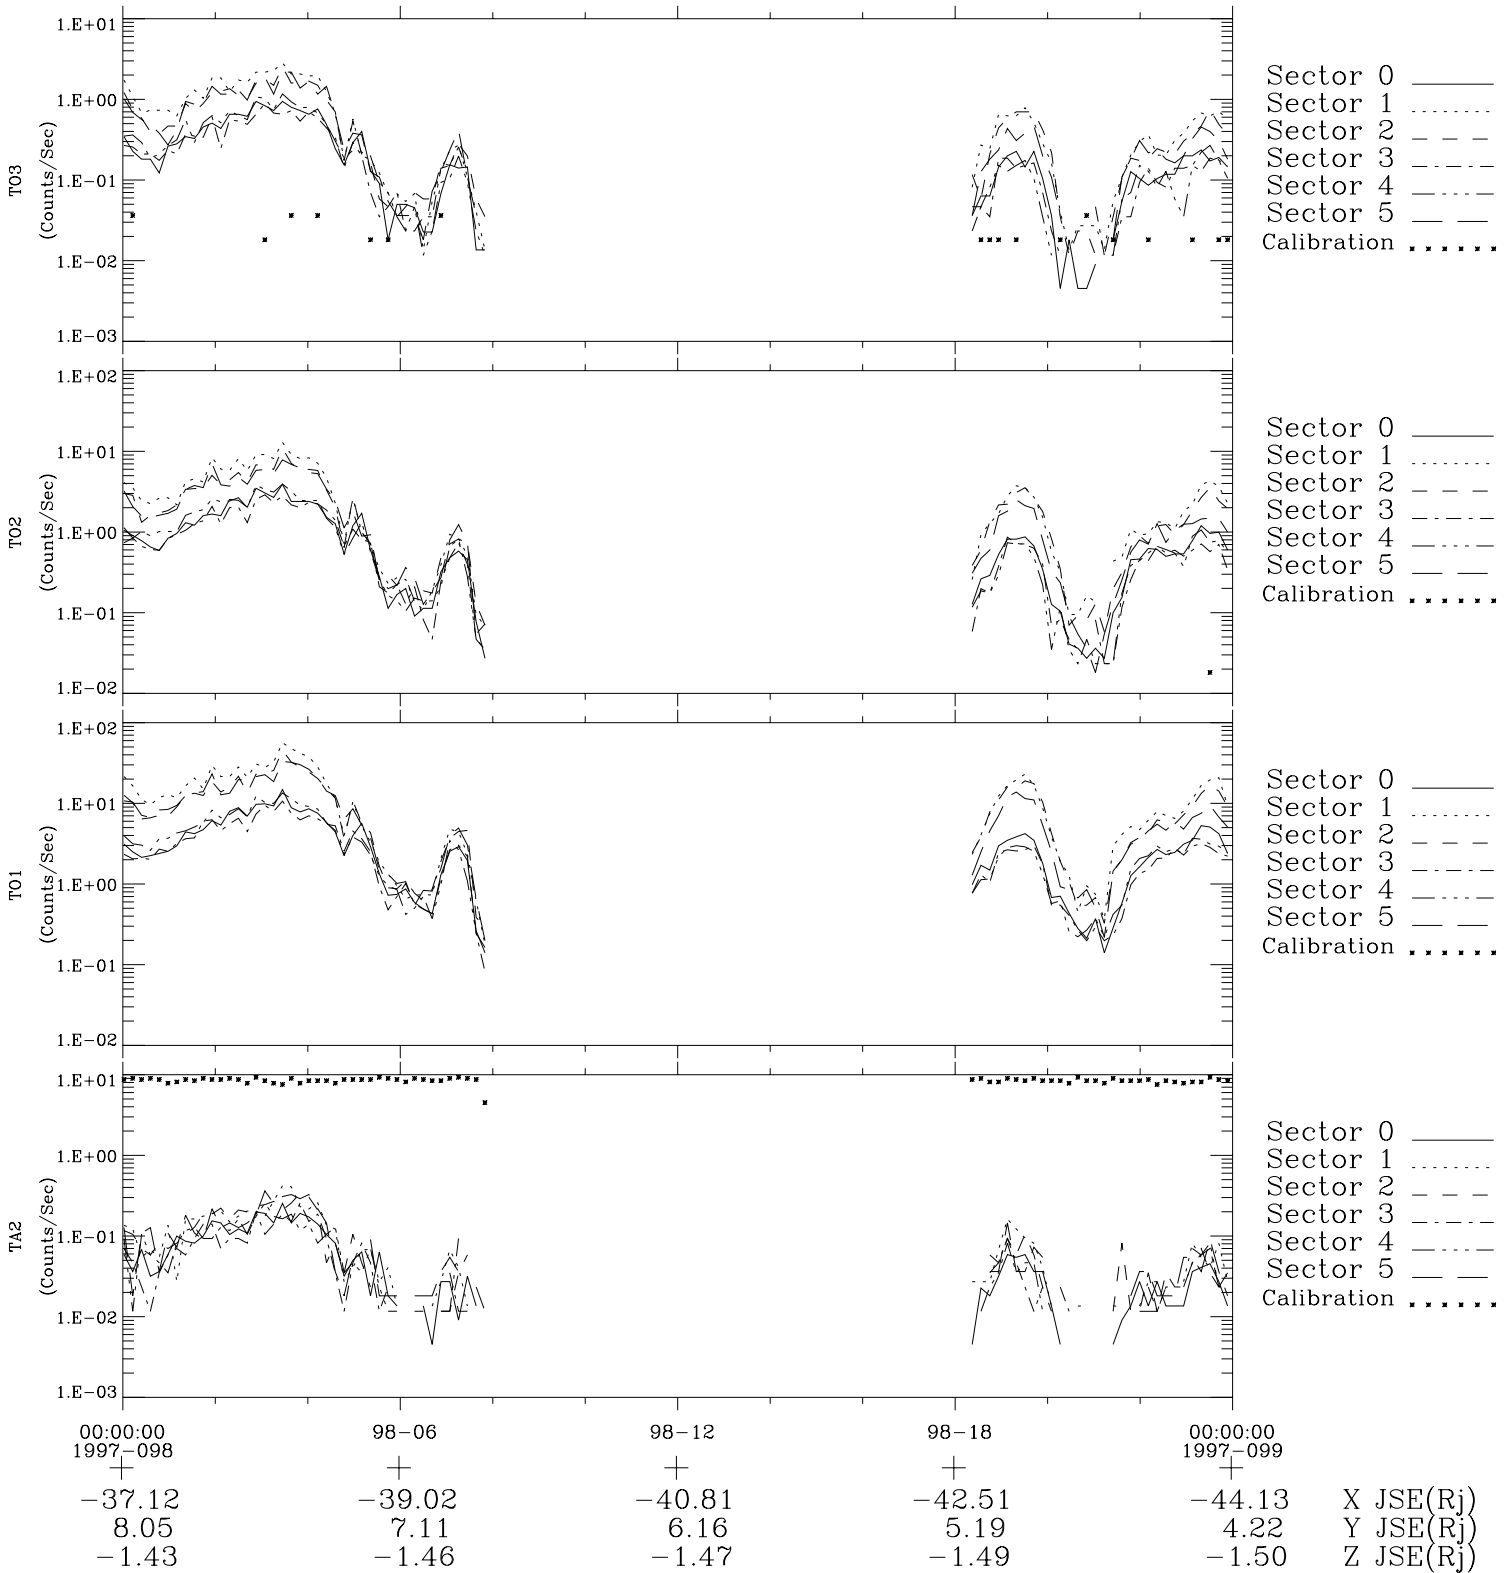

# Galileo EPD Real-Time Six-Sector 97098

Software Version: RTLINE\_R6 V 1.20  
Data Production: 06-03-00  
Plot Production: Sat Sep 15 03:04:43 2001

◇ = Jupiter look direction  
□ = Corotation look direction