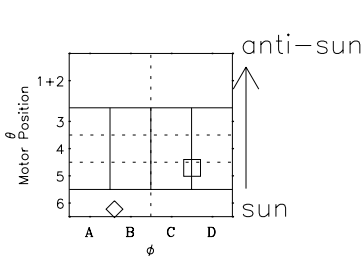

# Galileo EPD Real-Time Six-Sector 97098

Software Version: RTLINE\_R6 V 1.20  
Data Production: 06-03-00  
Plot Production: Sat Sep 15 03:04:43 2001

◇ = Jupiter look direction  
□ = Corotation look direction