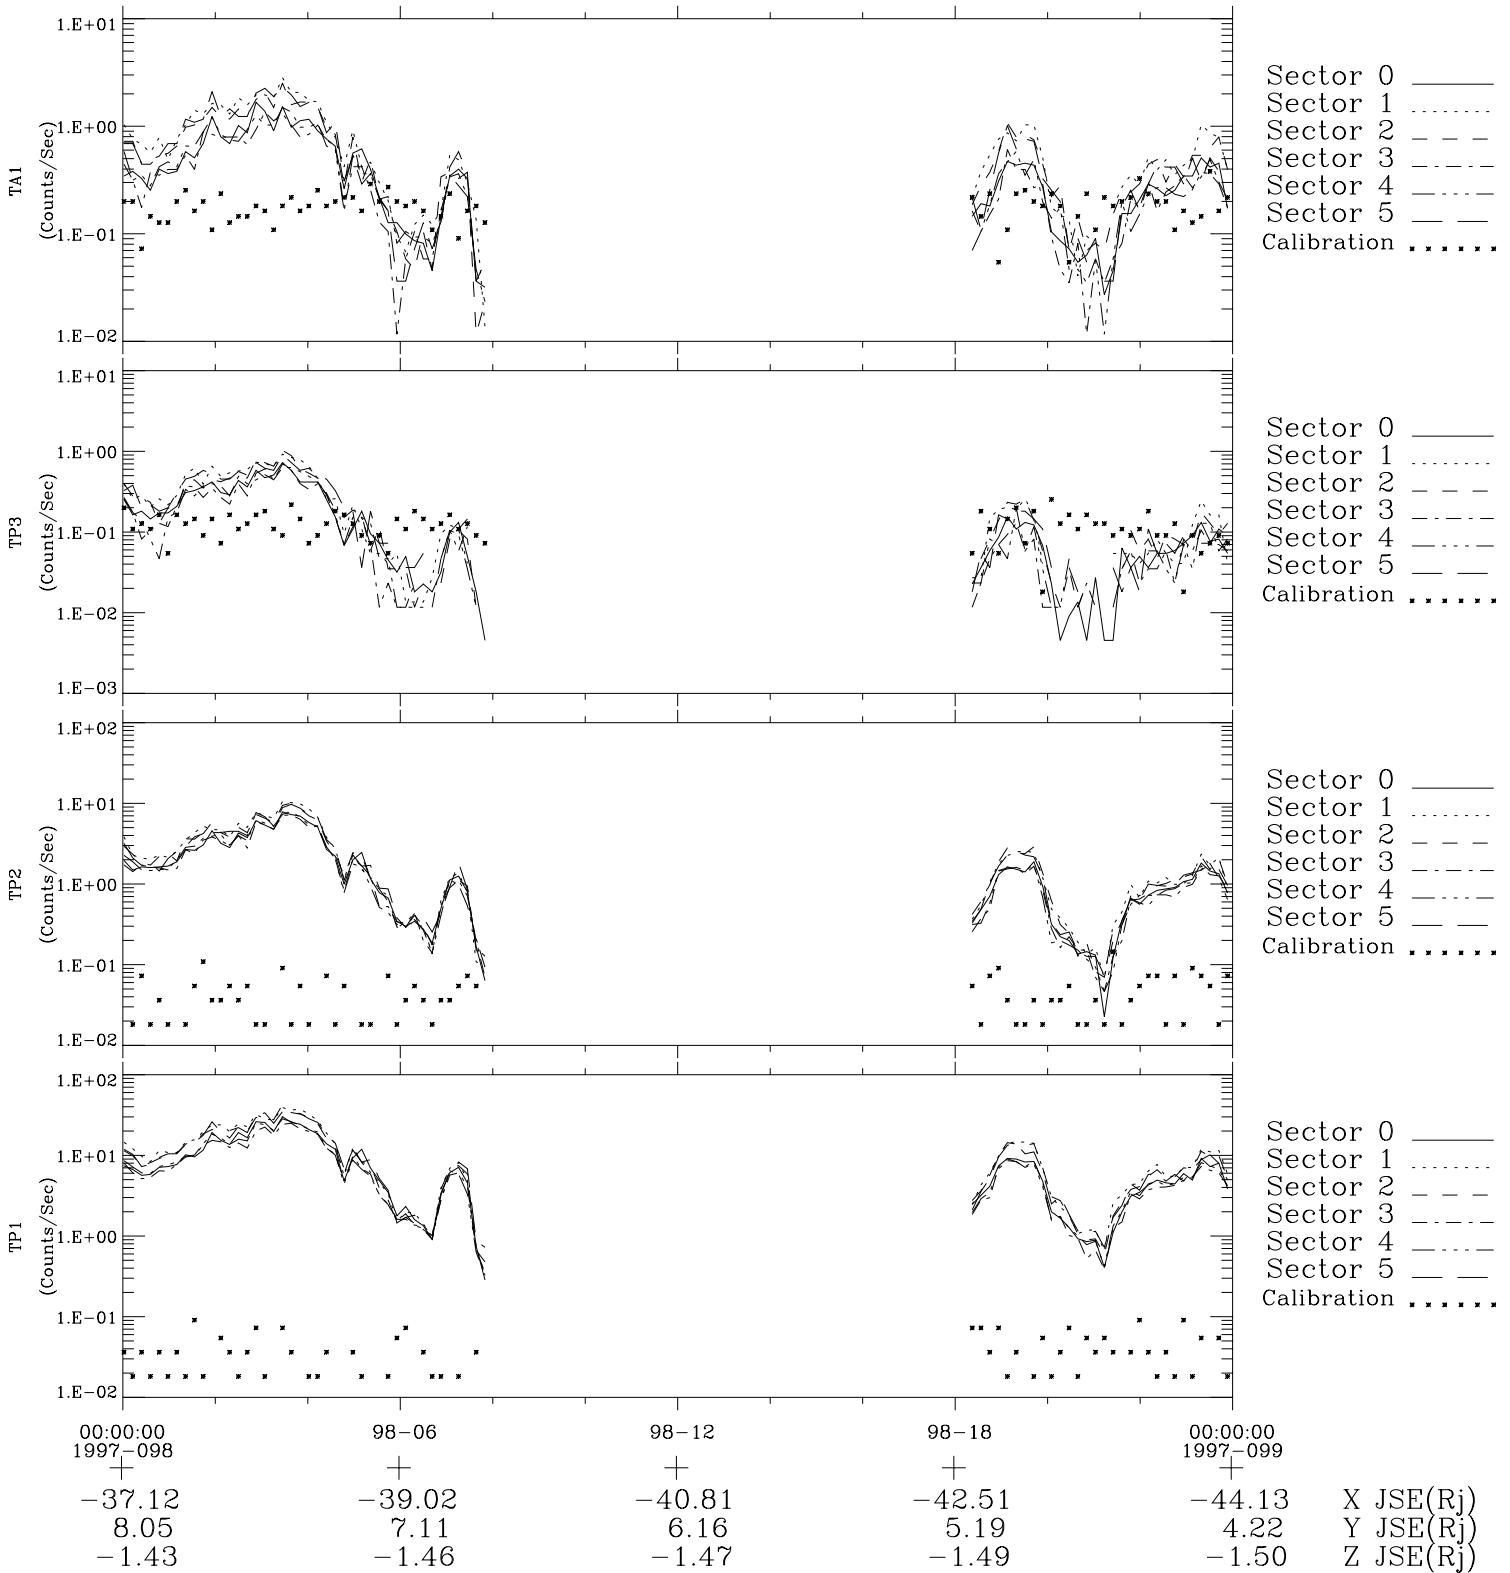

# Galileo EPD Real-Time Six-Sector 97098

Software Version: RTLINE\_R6 V 1.20  
Data Production: 06-03-00  
Plot Production: Sat Sep 15 03:04:43 2001

◇ = Jupiter look direction  
□ = Corotation look direction