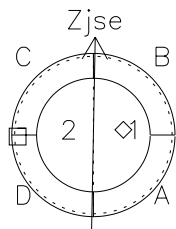

# Galileo EPD Real-Time Six-Sector 97098

Software Version: RTLINE\_R6 V 1.20  
Data Production: 06-03-00  
Plot Production: Sat Sep 15 03:04:43 2001

◇ = Jupiter look direction  
□ = Corotation look direction