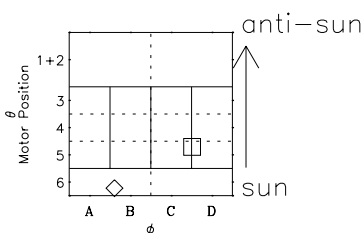

# Galileo EPD Real-Time Six-Sector 97098

Software Version: RTLINE\_R6 V 1.20  
Data Production: 06-03-00  
Plot Production: Sat Sep 15 03:04:43 2001

◇ = Jupiter look direction  
□ = Corotation look direction