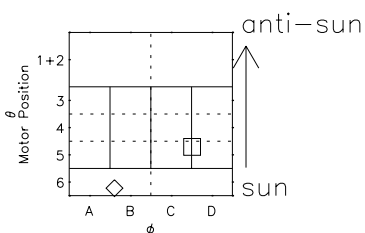

Galileo EPD Real Elevation Anisotropies 97098

Software Version: RTELEV_NORM V 1.20
Data Production: 06-03-00
Plot Production: Sat Sep 15 03:03:55 2001
Color File: wondr3
Geofactor File: 1.1

- ◇ = Jupiter look direction
- = Corotation look direction