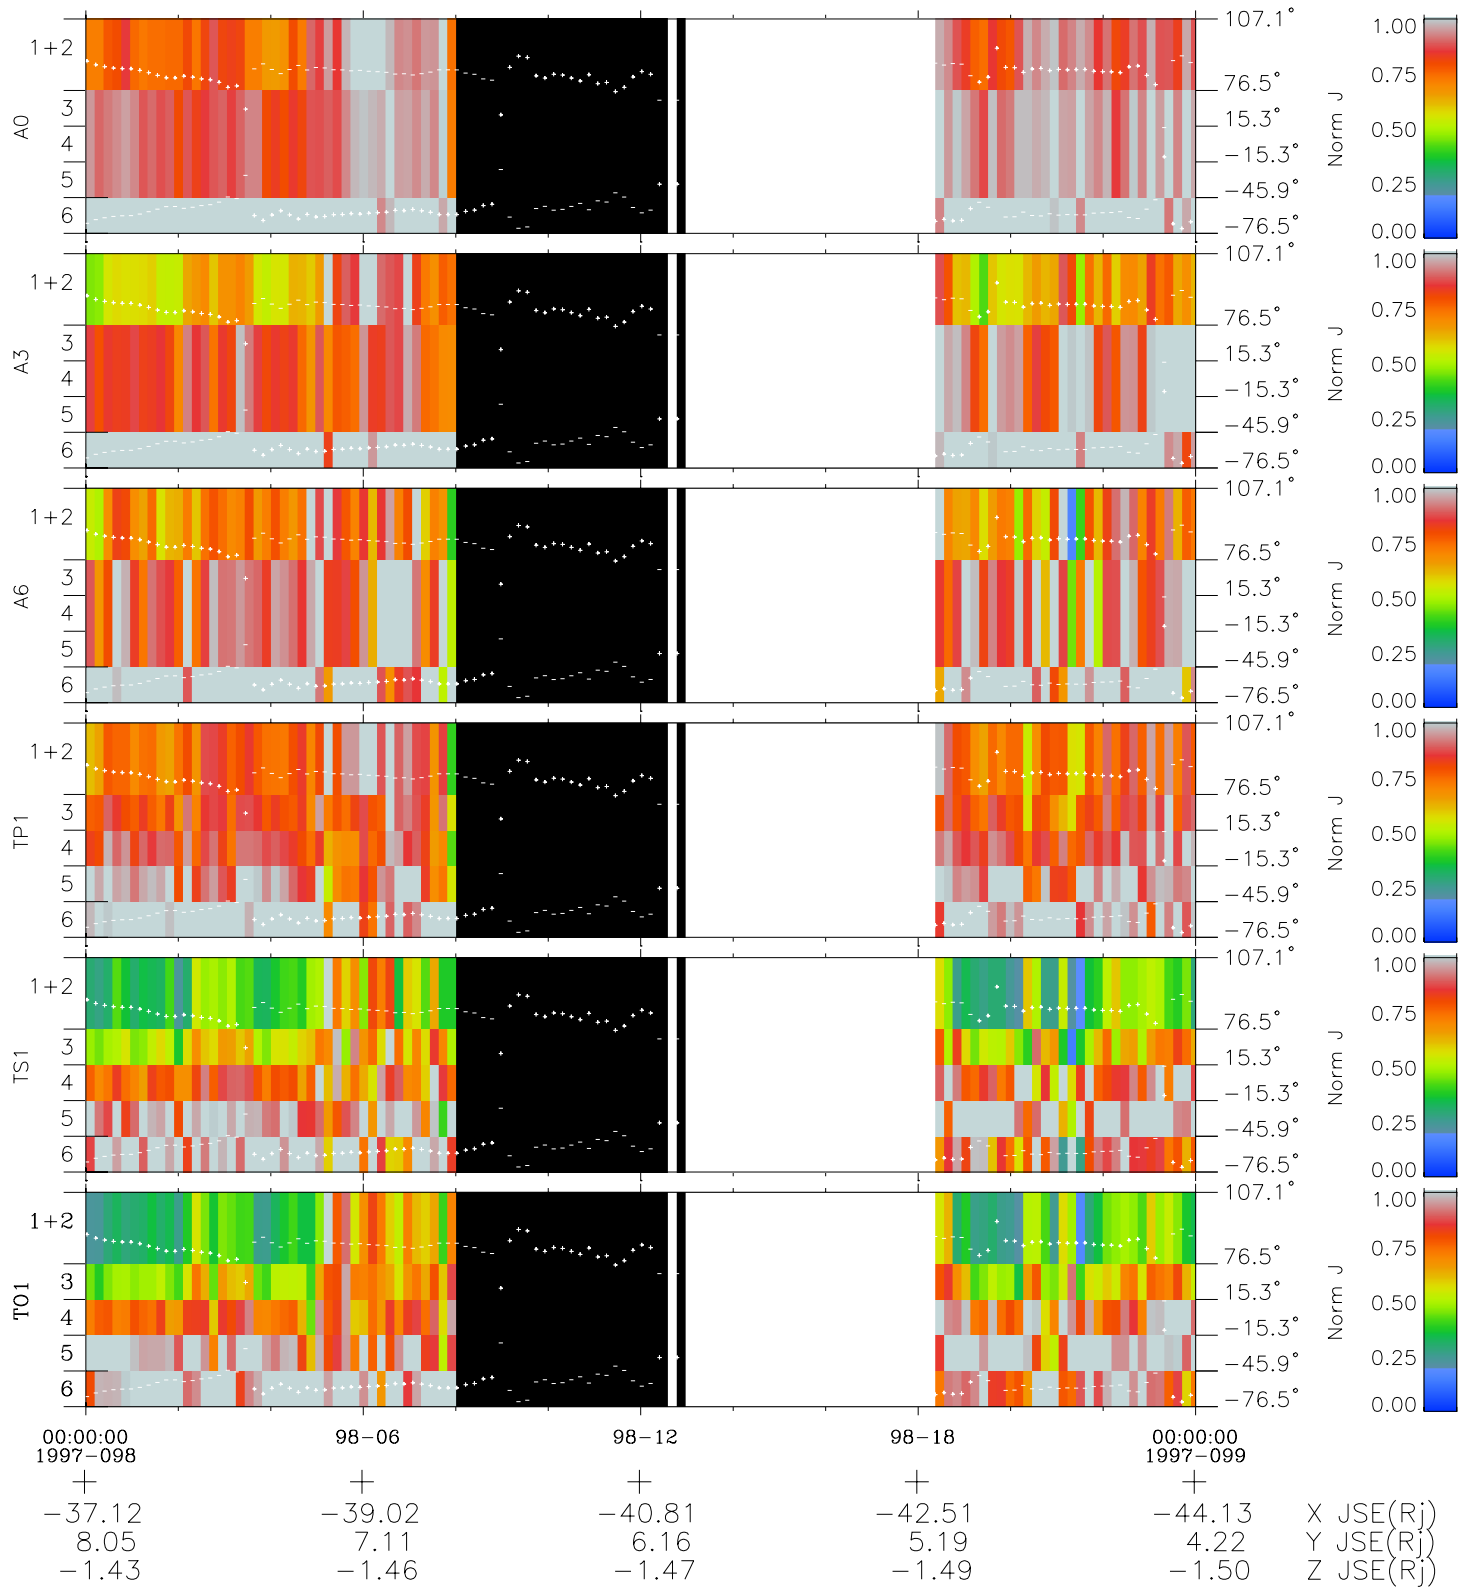

Galileo EPD Real Elevation Anisotropies 97098

Software Version: RTELEV_NORM V 1.20
Data Production: 06-03-00
Plot Production: Sat Sep 15 03:03:55 2001
Color File: wondr3
Geofactor File: 1.1

- ◇ = Jupiter look direction
- = Corotation look direction