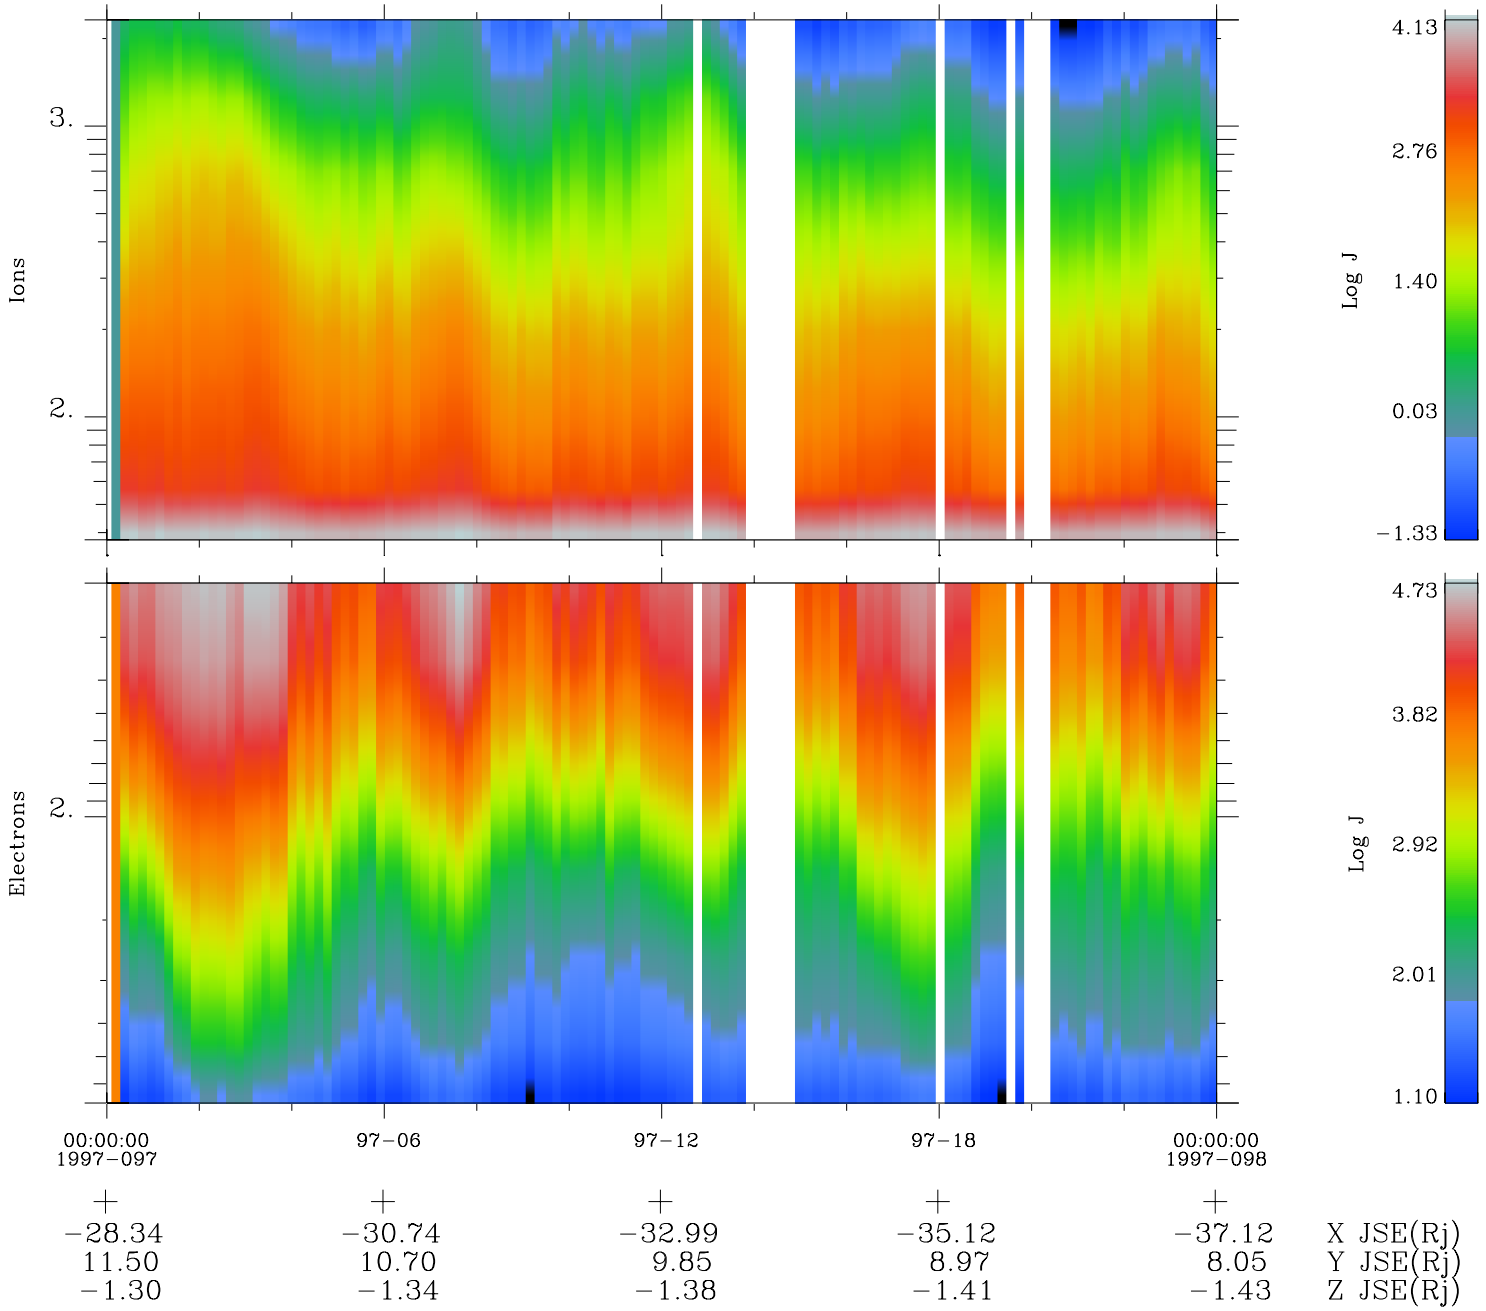

Galileo EPD Real Time Omni Spectrum 97097

Software Version: RTSPEC_OMNI V 1.20
 Data Production: 06-03-00
 Plot Production: Sat Sep 15 02:54:40 2001
 Color File: wondr3
 Geofactor File: 1.1

◇ = Jupiter look direction
 □ = Corotation look direction