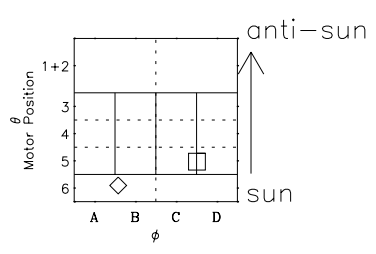

Galileo EPD Real Time Omni Spectrum 97097

Software Version: RTSPEC_OMNI V 1.20
 Data Production: 06-03-00
 Plot Production: Sat Sep 15 02:54:40 2001
 Color File: wondr3
 Geofactor File: 1.1

◇ = Jupiter look direction
 □ = Corotation look direction