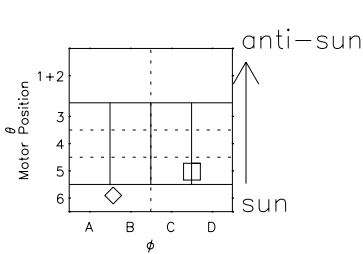

Galileo EPD Real Time R6 Electrons Spectra 97097

Software Version: RTSPEC_R6 V 1.20
 Data Production: 06-03-00
 Plot Production: Sat Sep 15 02:54:34 2001
 Color File: wondr3
 Geofactor File: 1.1

◇ = Jupiter look direction
 □ = Corotation look direction