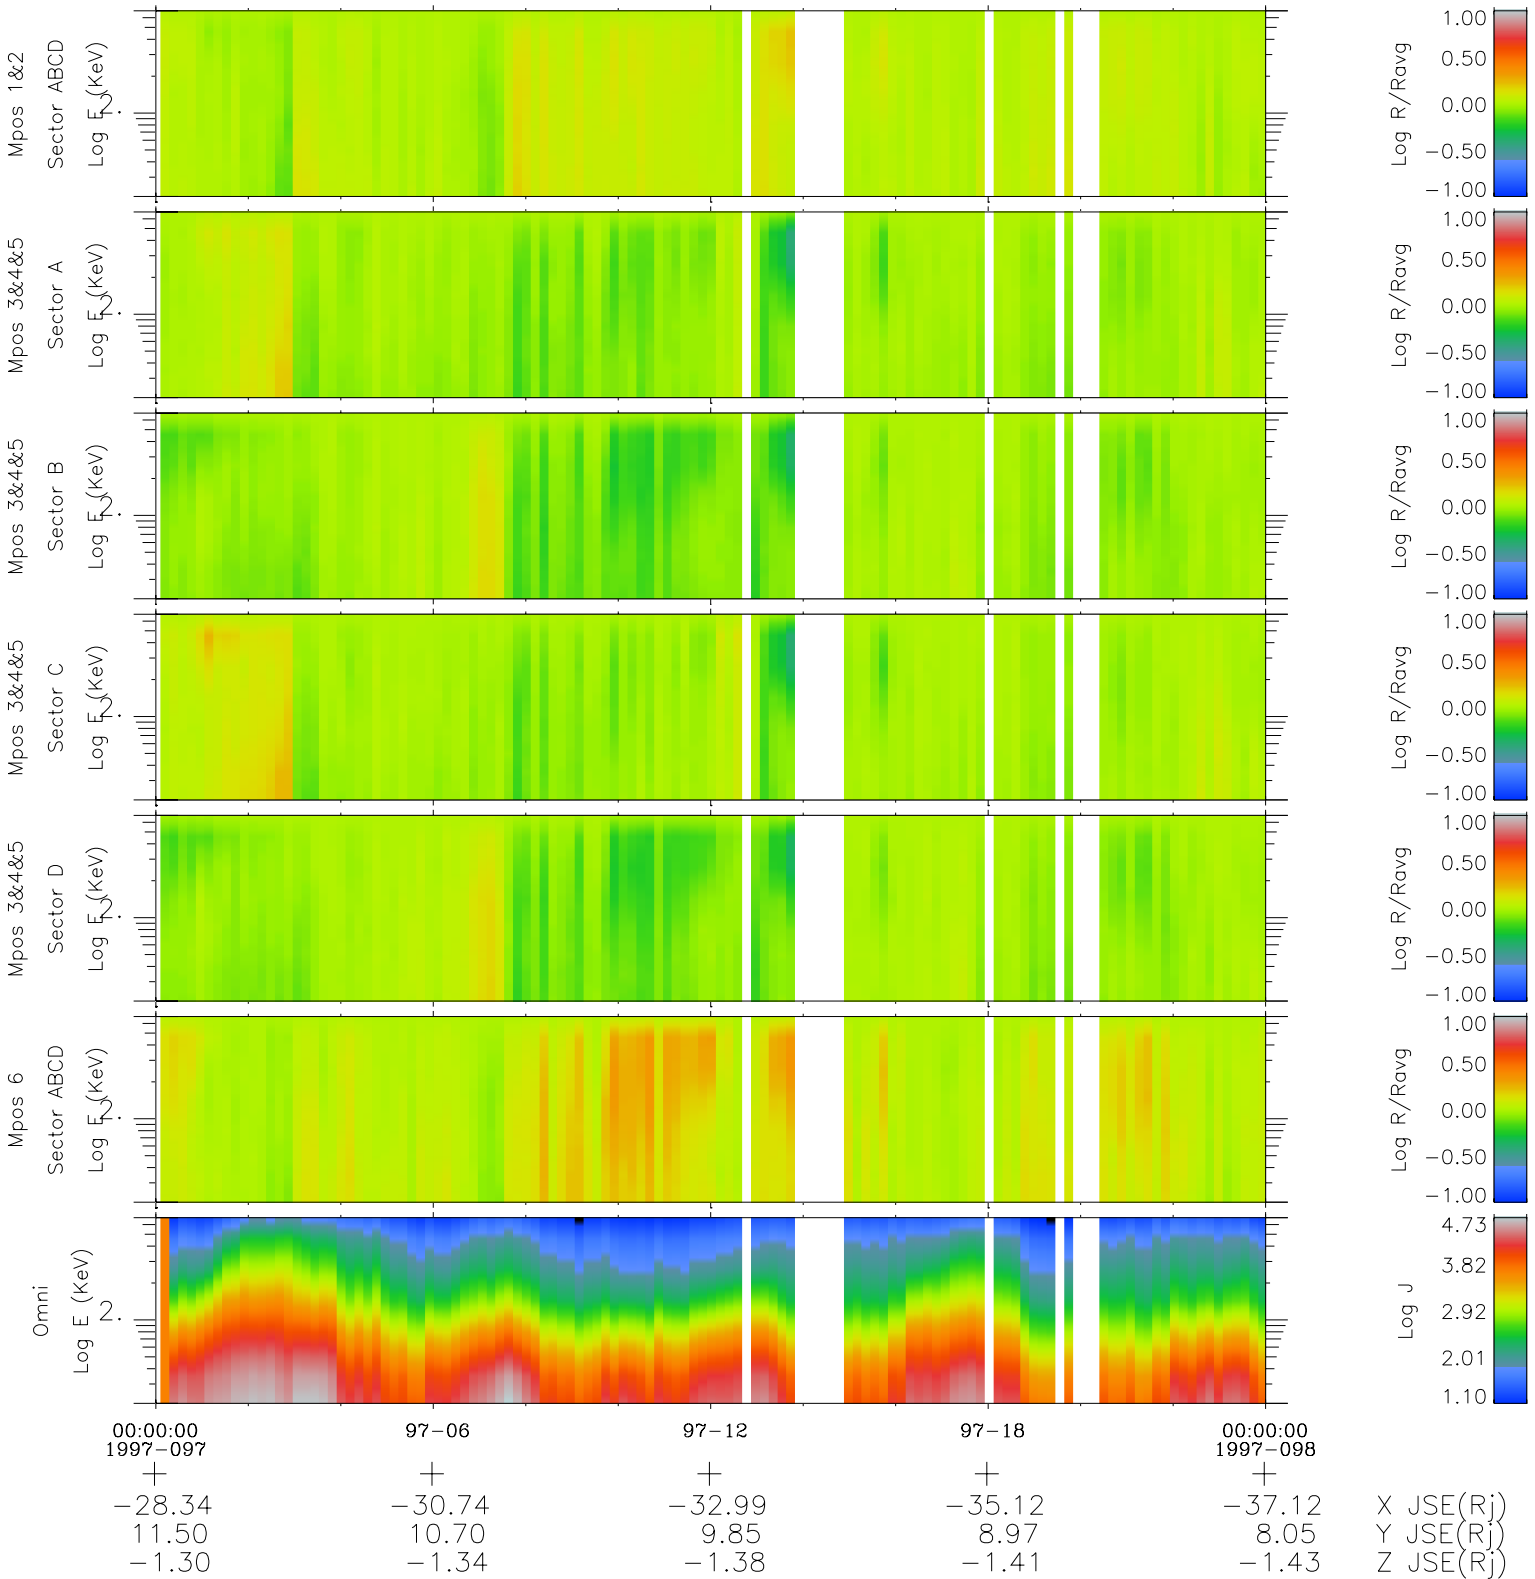

Galileo EPD Real Time R6 Electrons Spectra 97097

Software Version: RTSPEC_R6 V 1.20
 Data Production: 06-03-00
 Plot Production: Sat Sep 15 02:54:34 2001
 Color File: wondr3
 Geofactor File: 1.1

◇ = Jupiter look direction
 □ = Corotation look direction