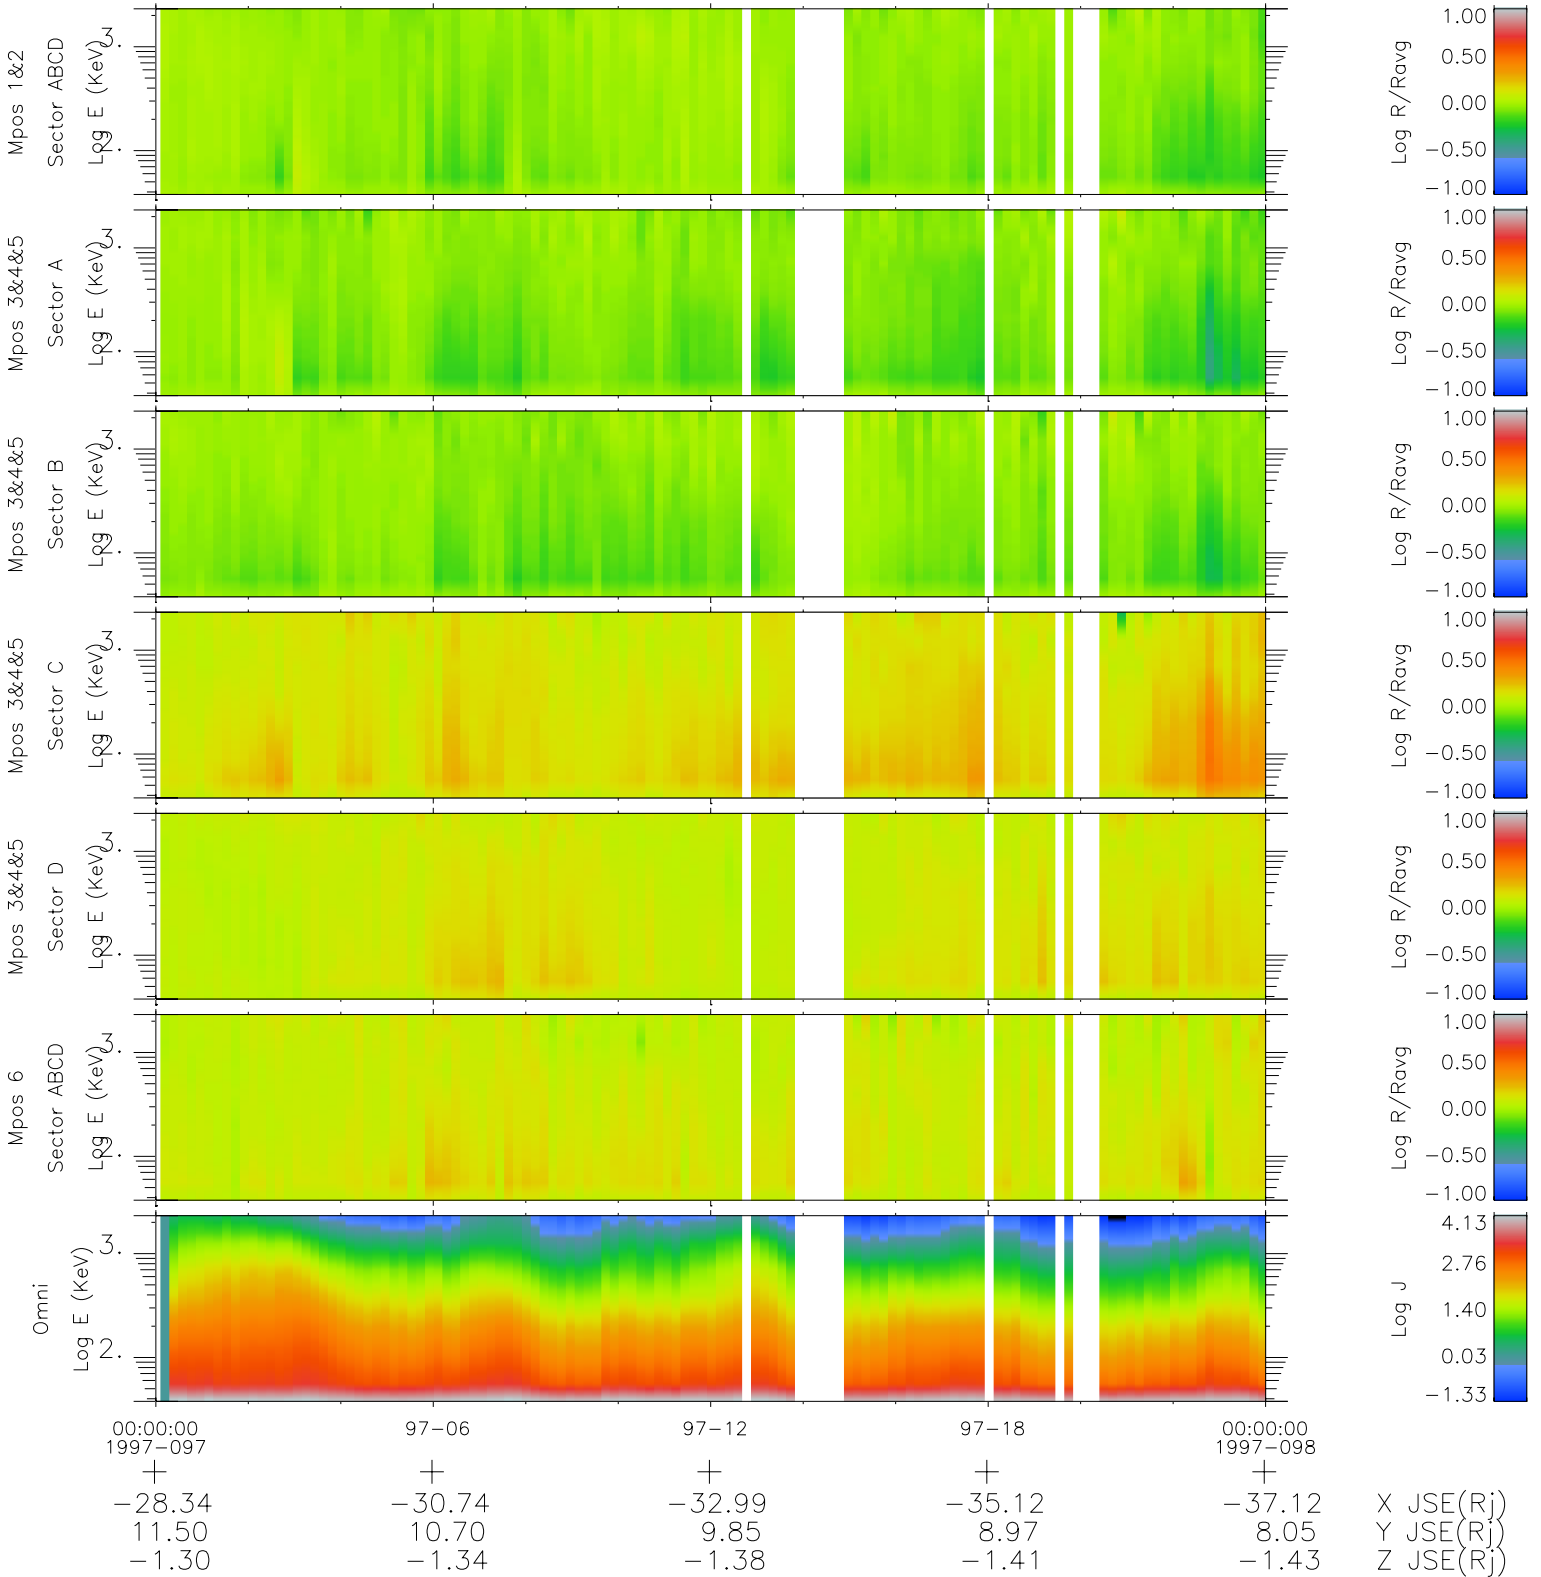

Galileo EPD Real Time R6 Ions Spectra 97097

Software Version: RTSPEC_R6 V 1.20
 Data Production: 06-03-00
 Plot Production: Sat Sep 15 02:54:27 2001
 Color File: wondr3
 Geofactor File: 1.1

- ◇ = Jupiter look direction
- = Corotation look direction