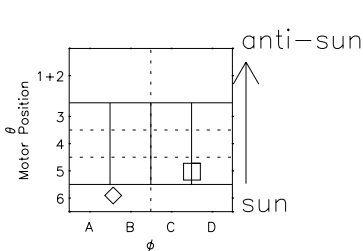

Galileo EPD Real Time R6 Ions Spectra 97097

Software Version: RTSPEC_R6 V 1.20
 Data Production: 06-03-00
 Plot Production: Sat Sep 15 02:54:27 2001
 Color File: wondr3
 Geofactor File: 1.1

- ◇ = Jupiter look direction
- = Corotation look direction