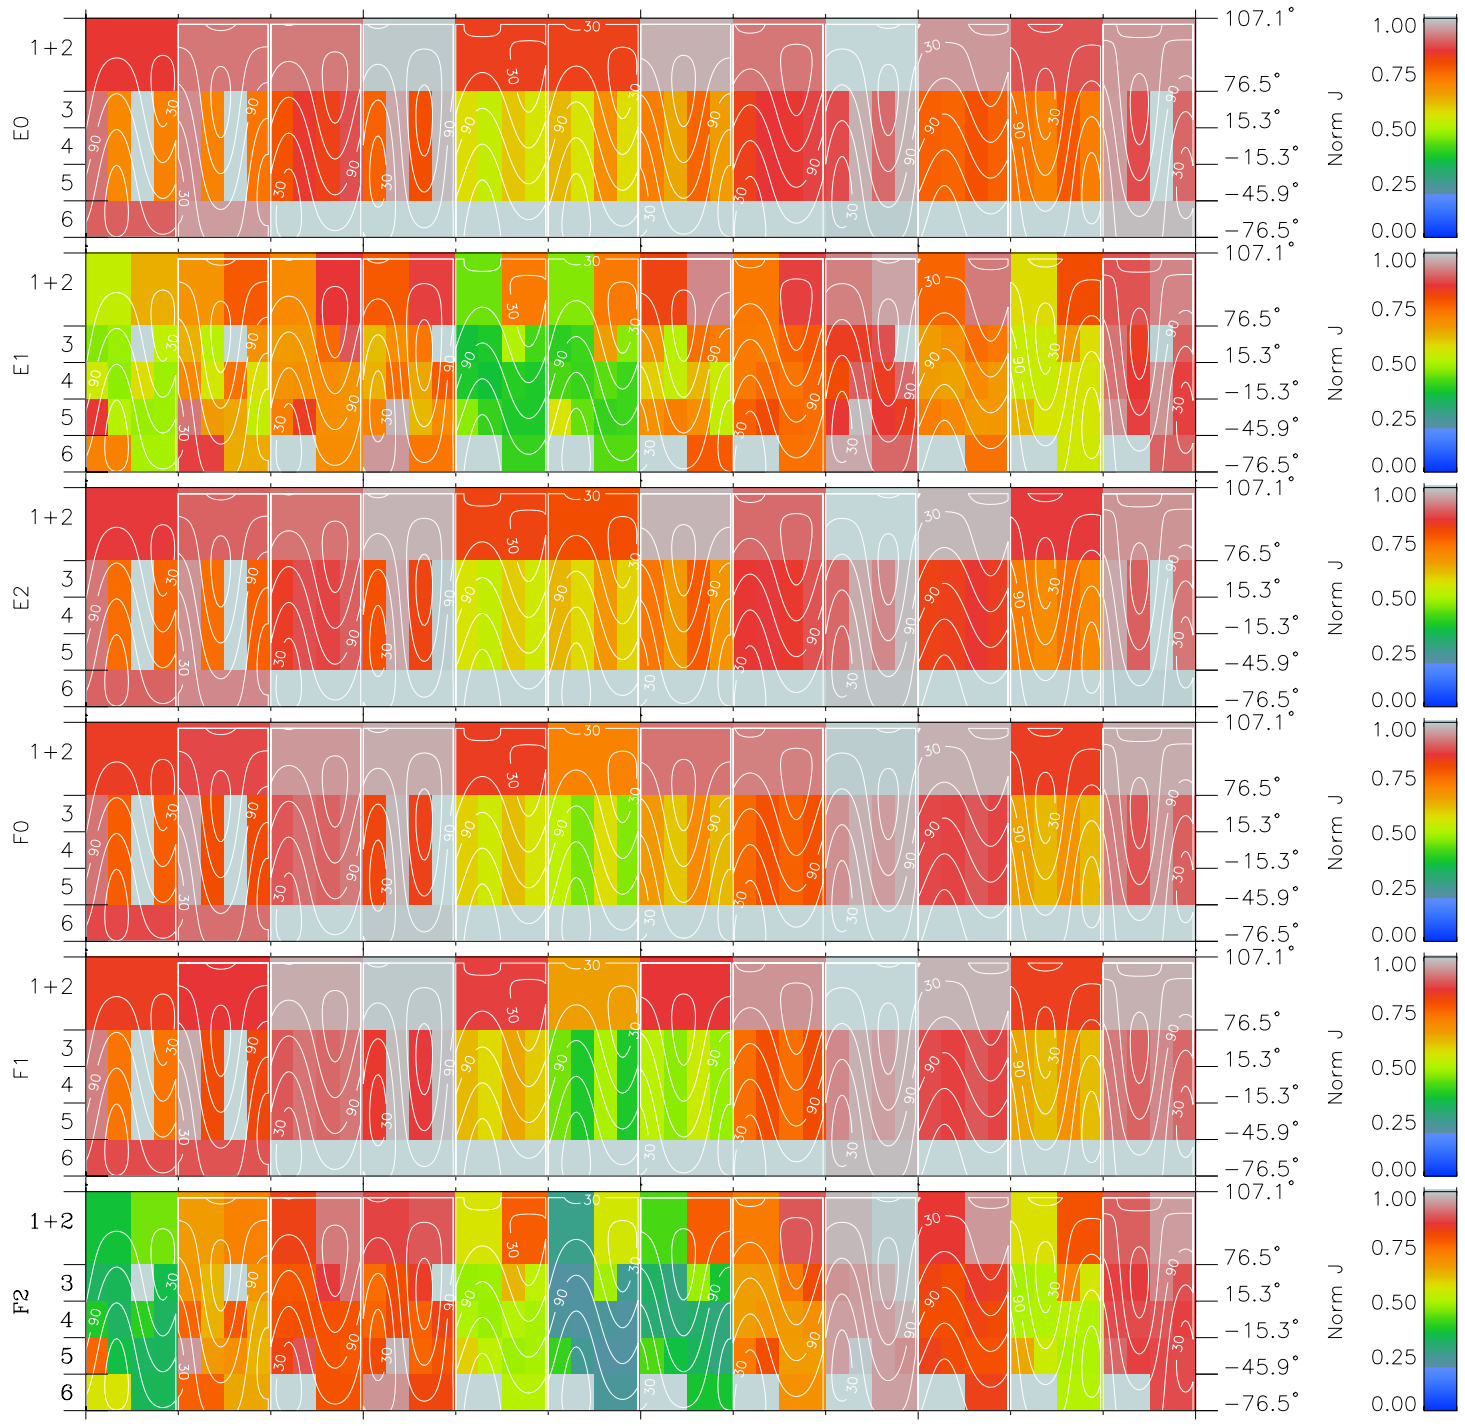

Galileo EPD Real Time All-Sky Anisotropies 97097

Software Version: RTSKY_NORM V 1.20
 Data Production: 06-03-00
 Plot Production: Sat Sep 15 02:55:24 2001
 Color File: wondr3
 Geofactor File: 1.1

00:00:00 1997-097	97-06	97-12	97-18	00:00:00 1997-098	X JSE(R _j)	Y JSE(R _j)	Z JSE(R _j)
+	+	+	+	+			
-28.34	-30.74	-32.99	-35.12	-37.12			
11.50	10.70	9.85	8.97	8.05			
-1.30	-1.34	-1.38	-1.41	-1.43			

- ◇ = Jupiter look direction
- = Corotation look direction