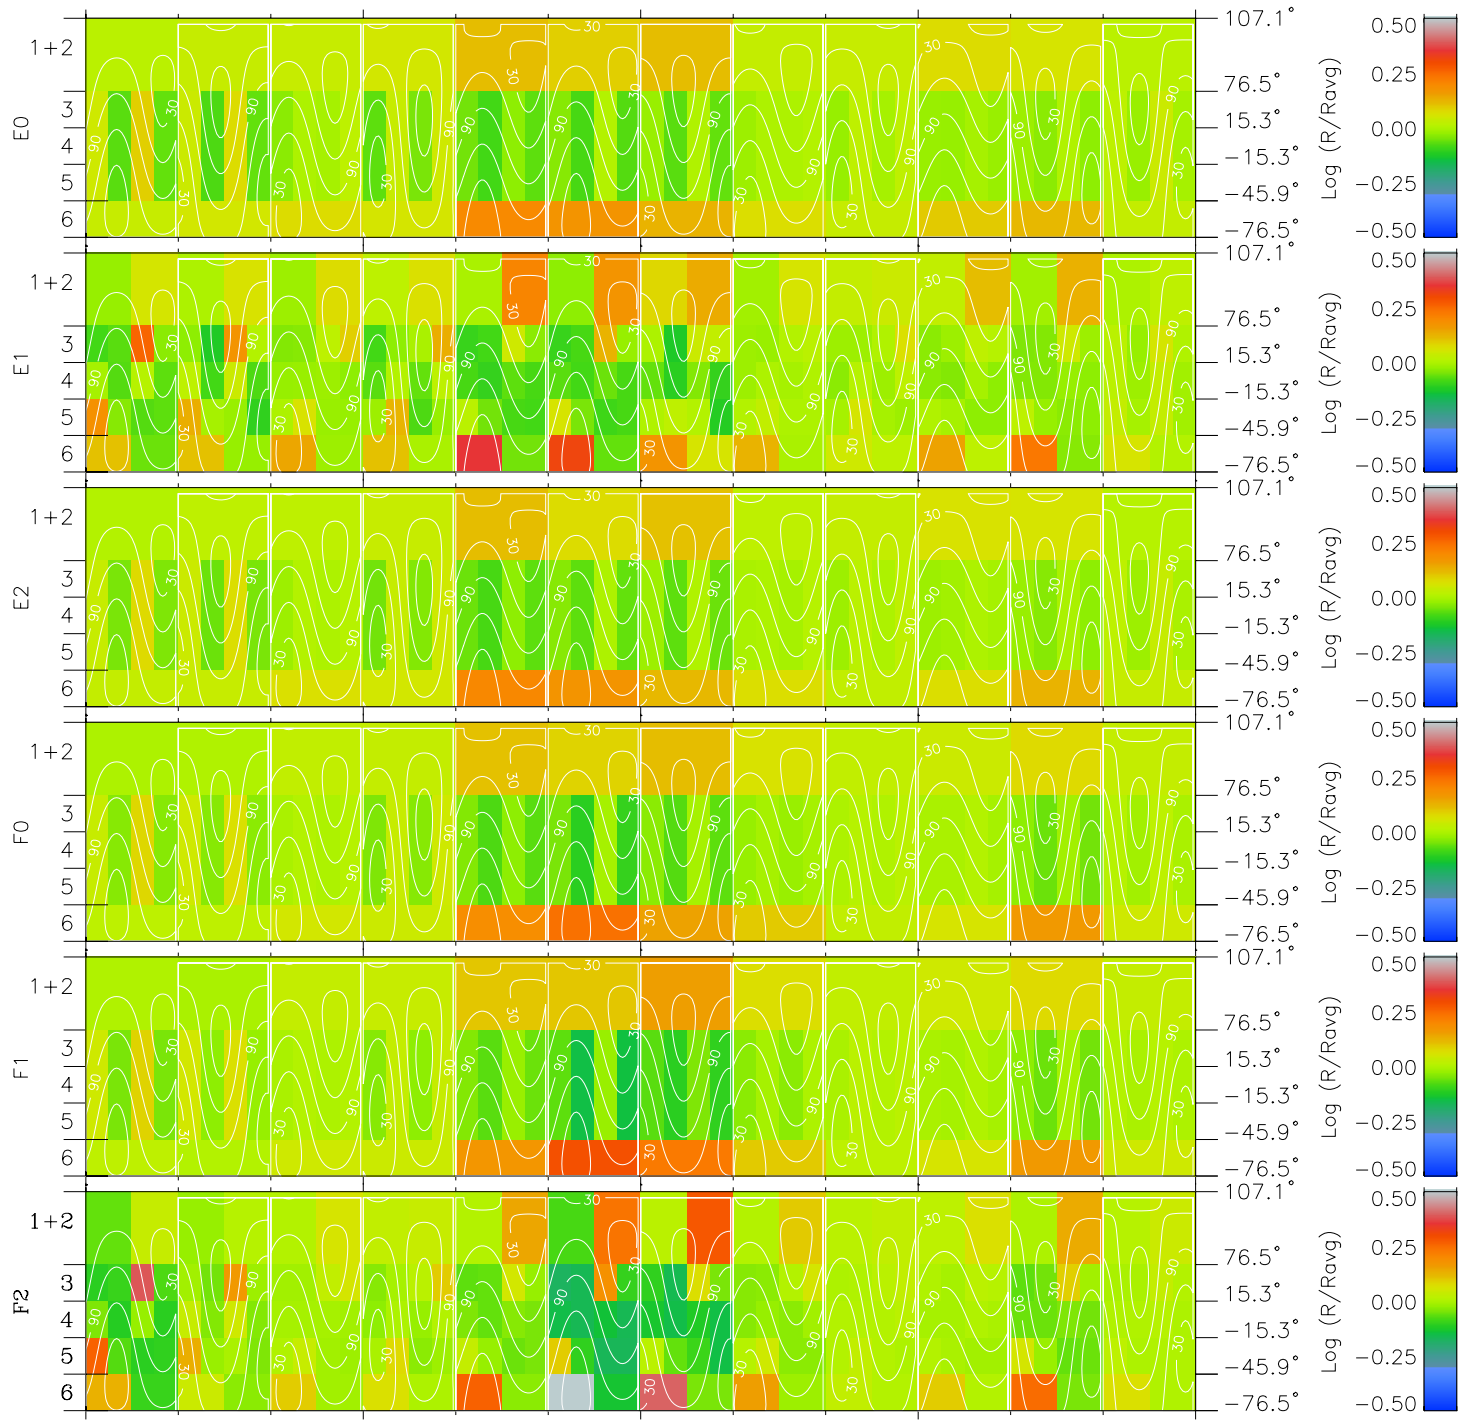

Galileo EPD Real Time All-Sky Anisotropies 97097

Software Version: RTSKY_MEAN V 1.20
 Data Production: 06-03-00
 Plot Production: Sat Sep 15 02:54:55 2001
 Color File: wondr3
 Geofactor File: 1.1

00:00:00 1997-097	97-06	97-12	97-18	00:00:00 1997-098	
+	+	+	+	+	X JSE(R_j)
-28.34	-30.74	-32.99	-35.12	-37.12	Y JSE(R_j)
11.50	10.70	9.85	8.97	8.05	Z JSE(R_j)
-1.30	-1.34	-1.38	-1.41	-1.43	

- ◇ = Jupiter look direction
- = Corotation look direction