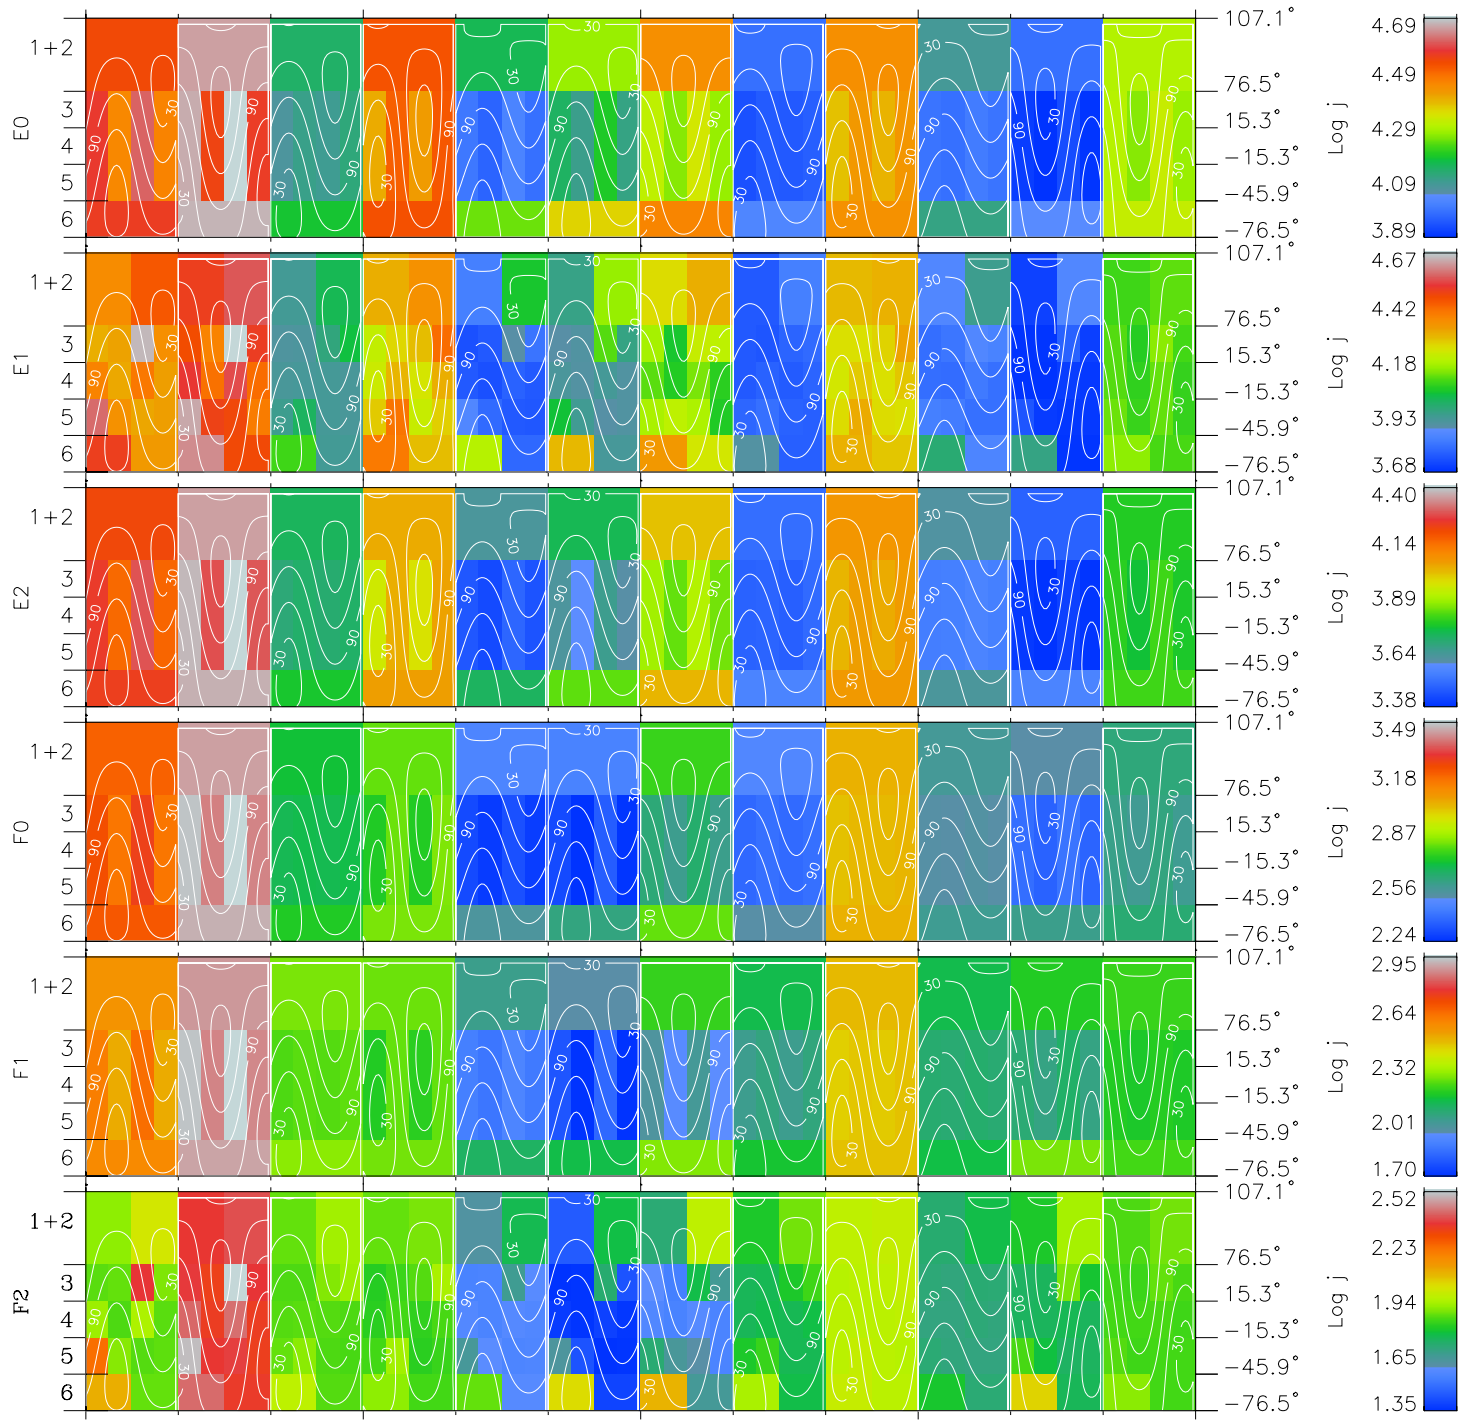

Galileo EPD Real Time All-Sky Anisotropies 97097

Software Version: RTSKY_FLUX V 1.20
 Data Production: 06-03-00
 Plot Production: Sat Sep 15 02:55:10 2001
 Color File: wondr3
 Geofactor File: 1.1

00:00:00 1997-097	97-06	97-12	97-18	00:00:00 1997-098	X JSE(R _j)
+	+	+	+	+	
-28.34	-30.74	-32.99	-35.12	-37.12	Y JSE(R _j)
11.50	10.70	9.85	8.97	8.05	Z JSE(R _j)
-1.30	-1.34	-1.38	-1.41	-1.43	

- ◇ = Jupiter look direction
- = Corotation look direction