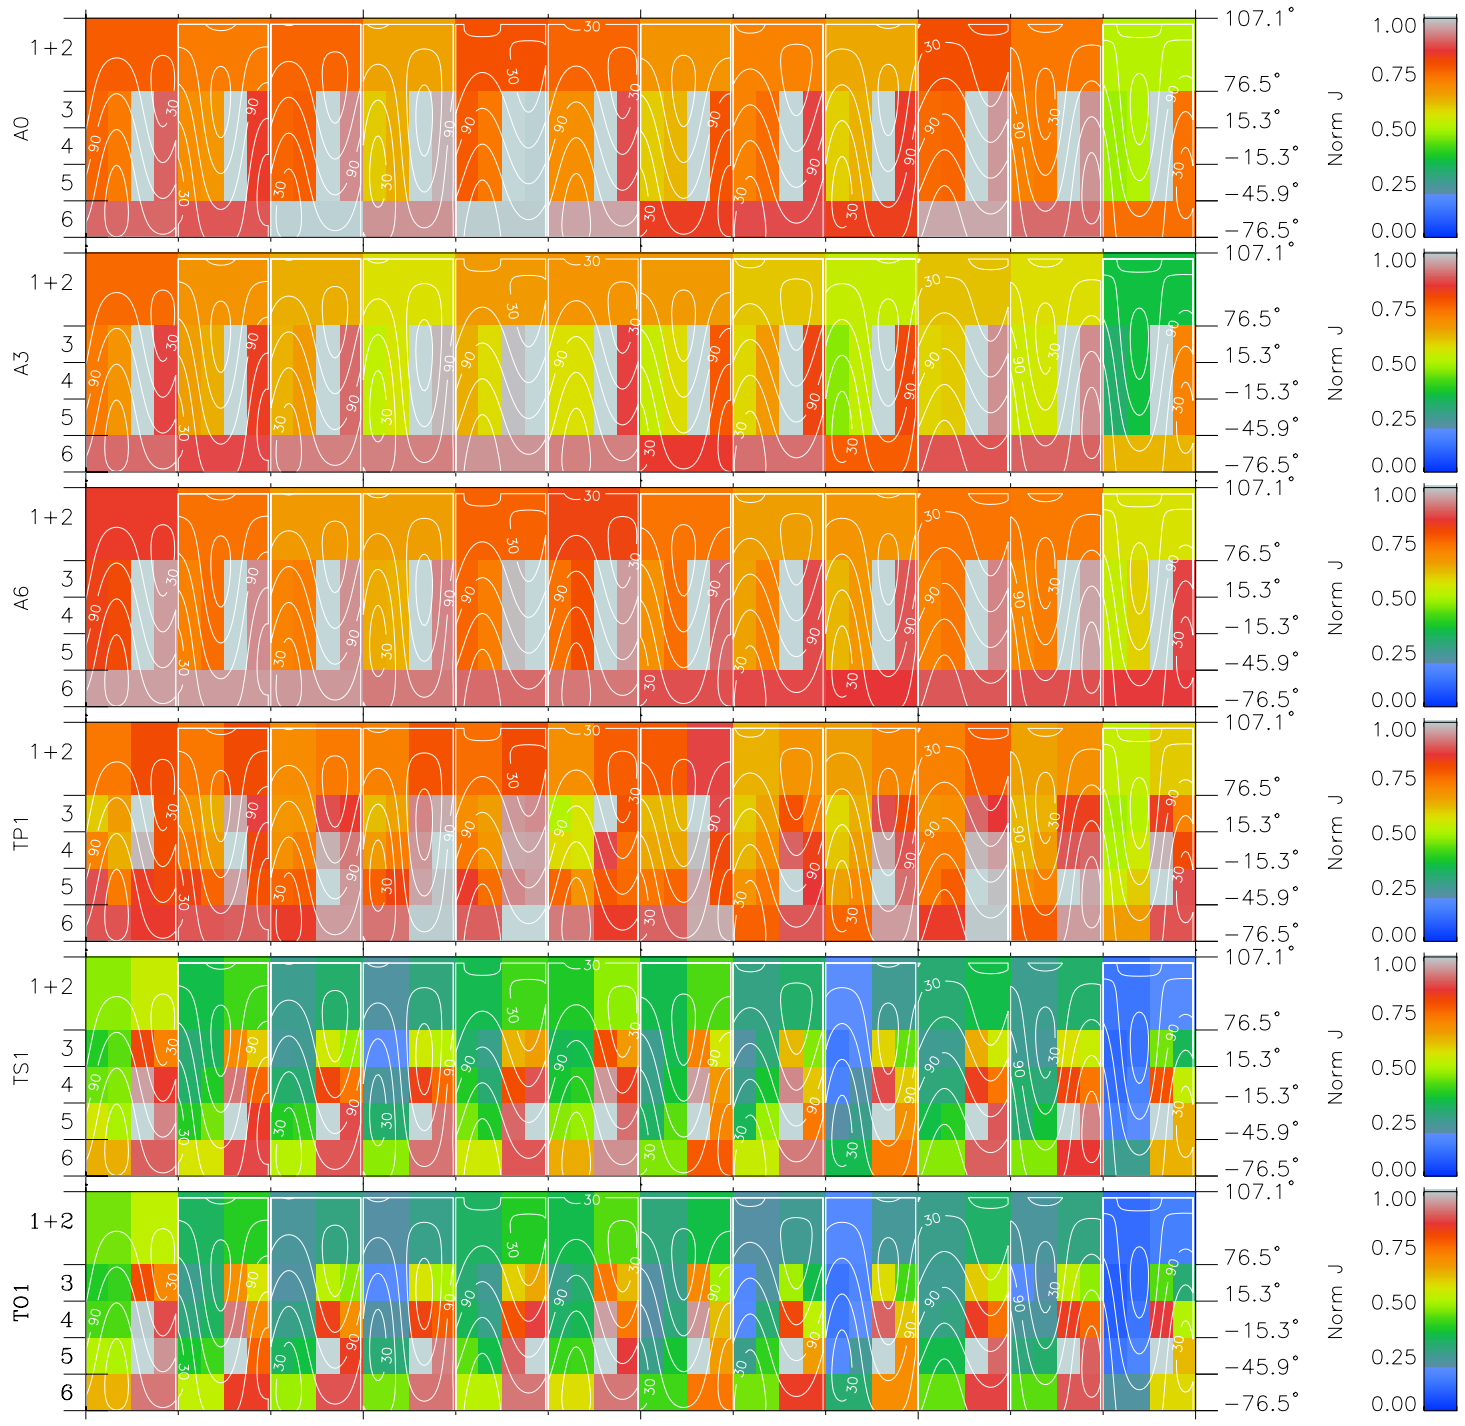

Galileo EPD Real Time All-Sky Anisotropies 97097

Software Version: RTSKY_NORM V 1.20
 Data Production: 06-03-00
 Plot Production: Sat Sep 15 02:55:17 2001
 Color File: wondr3
 Geofactor File: 1.1

00:00:00 1997-097	97-06	97-12	97-18	00:00:00 1997-098	
+	+	+	+	+	X JSE(R _j)
-28.34	-30.74	-32.99	-35.12	-37.12	Y JSE(R _j)
11.50	10.70	9.85	8.97	8.05	Z JSE(R _j)
-1.30	-1.34	-1.38	-1.41	-1.43	

- ◇ = Jupiter look direction
- = Corotation look direction