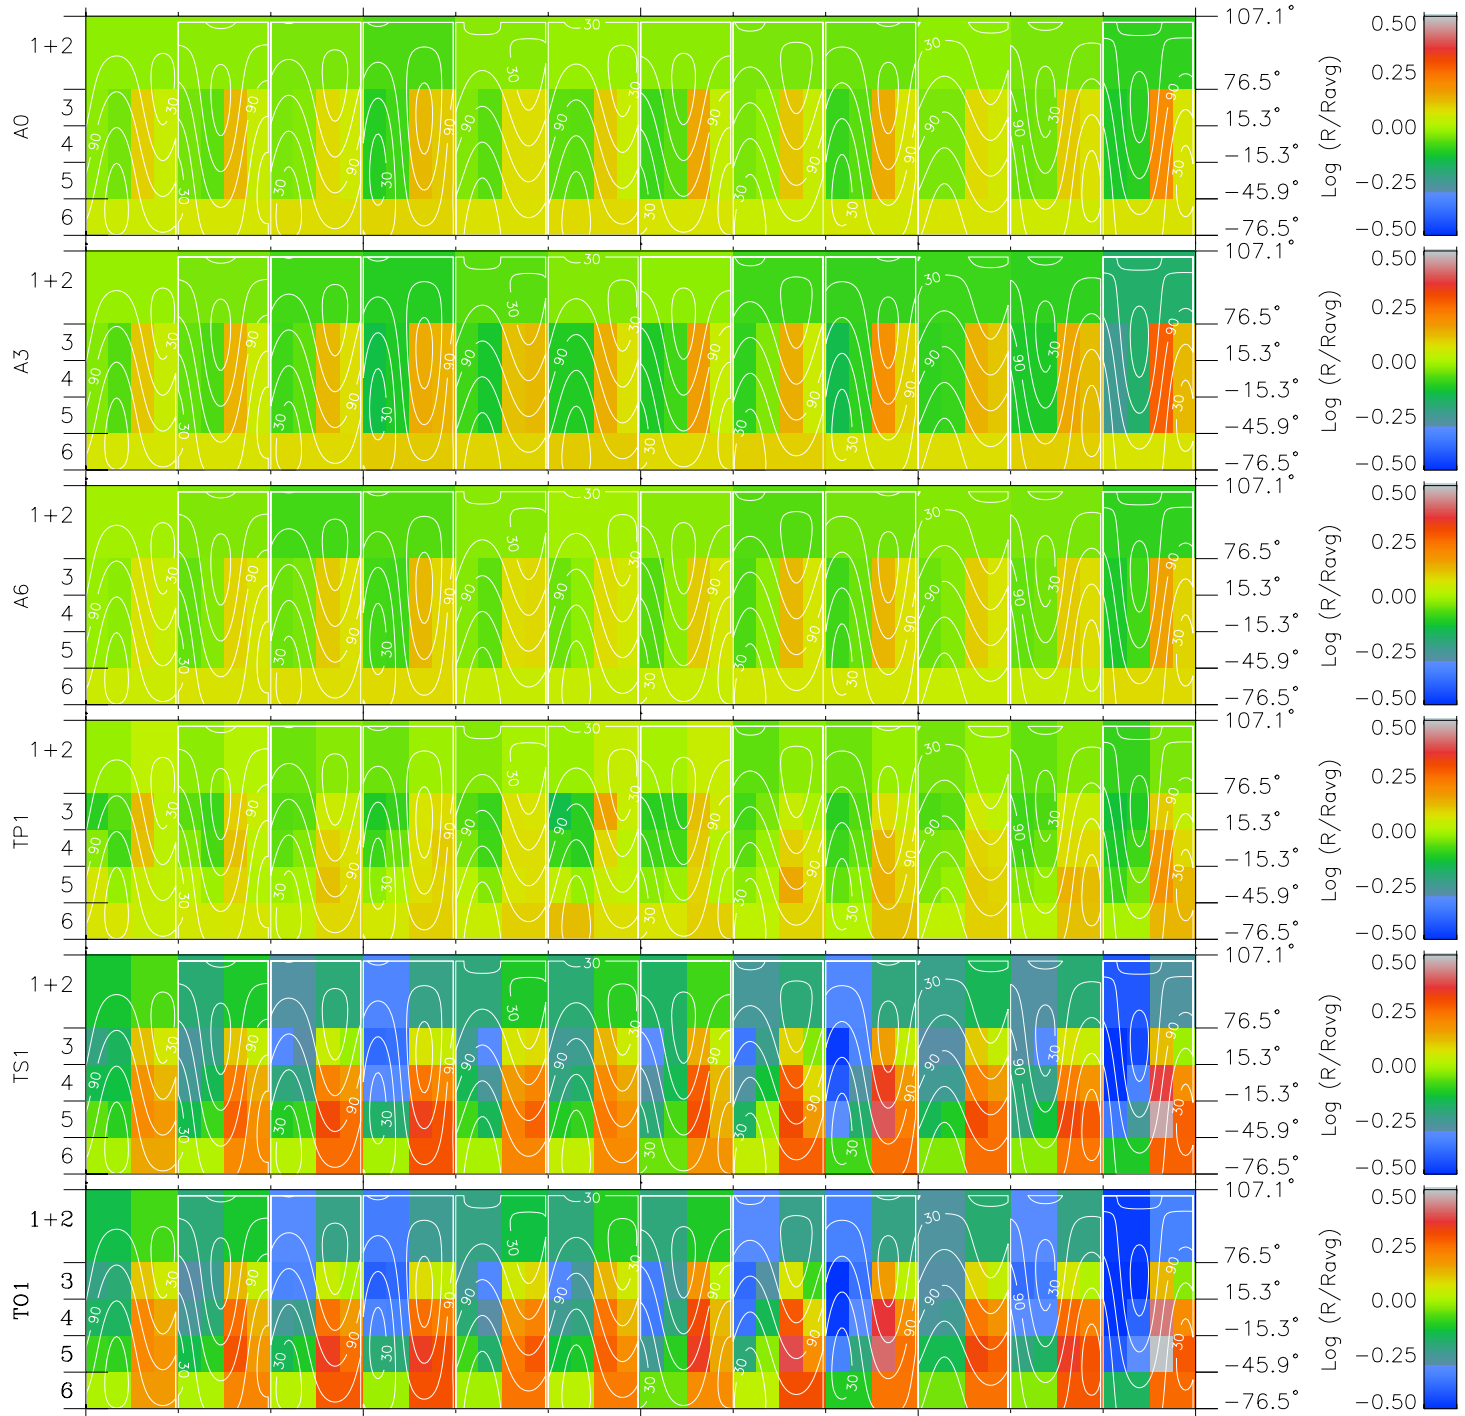

Galileo EPD Real Time All-Sky Anisotropies 97097

Software Version: RTSKY_MEAN V 1.20
 Data Production: 06-03-00
 Plot Production: Sat Sep 15 02:54:48 2001
 Color File: wondr3
 Geofactor File: 1.1

00:00:00 1997-097	97-06	97-12	97-18	00:00:00 1997-098	
+	+	+	+	+	X JSE(R _j)
-28.34	-30.74	-32.99	-35.12	-37.12	Y JSE(R _j)
11.50	10.70	9.85	8.97	8.05	Z JSE(R _j)
-1.30	-1.34	-1.38	-1.41	-1.43	

- ◇ = Jupiter look direction
- = Corotation look direction