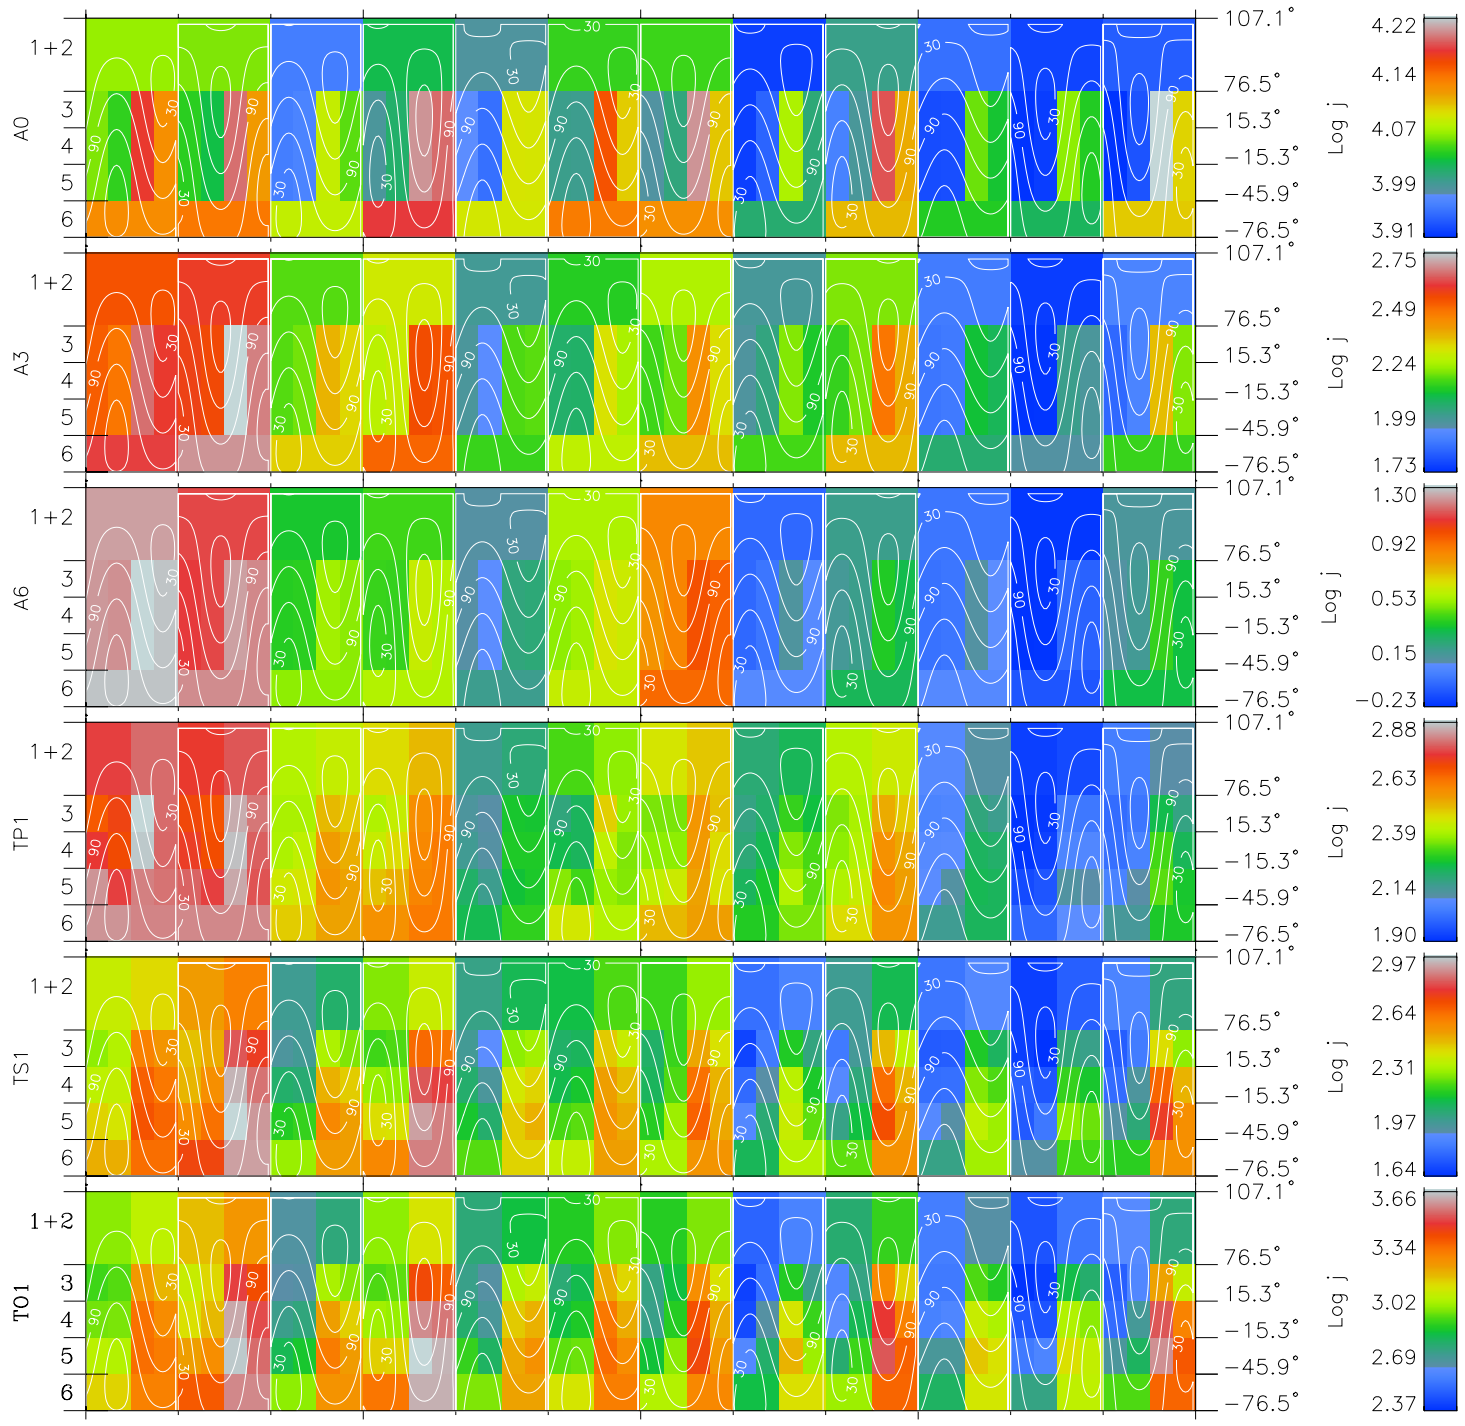

# Galileo EPD Real Time All-Sky Anisotropies 97097

Software Version: RTSKY\_FLUX V 1.20  
 Data Production: 06-03-00  
 Plot Production: Sat Sep 15 02:55:03 2001  
 Color File: wondr3  
 Geofactor File: 1.1

00:00:00 1997-097	97-06	97-12	97-18	00:00:00 1997-098	X JSE(R <sub>j</sub> )	Y JSE(R <sub>j</sub> )	Z JSE(R <sub>j</sub> )
+ -28.34 11.50 -1.30	+ -30.74 10.70 -1.34	+ -32.99 9.85 -1.38	+ -35.12 8.97 -1.41	+ -37.12 8.05 -1.43			

- ◇ = Jupiter look direction
- = Corotation look direction