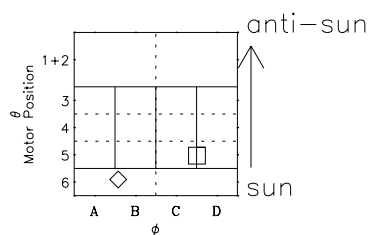

Galileo EPD Real-Time Omni 97097

Software Version: RTLINE_OMNI V 1.20
Data Production: 06-03-00
Plot Production: Sat Sep 15 02:56:39 2001

- ◇ = Jupiter look direction
- = Corotation look direction