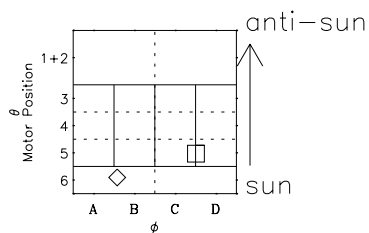

Galileo EPD Real-Time Omni 97097

Software Version: RTLINE_OMNI V 1.20
Data Production: 06-03-00
Plot Production: Sat Sep 15 02:56:39 2001

- ◇ = Jupiter look direction
- = Corotation look direction