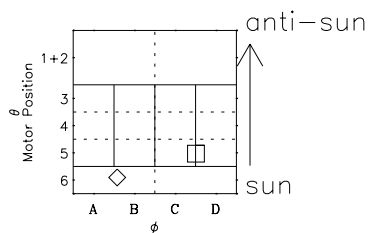

Galileo EPD Real-Time Omni 97097

Software Version: RTLINE_OMNI V 1.20
Data Production: 06-03-00
Plot Production: Sat Sep 15 02:56:38 2001

- ◇ = Jupiter look direction
- = Corotation look direction