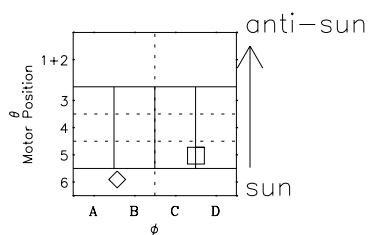

Galileo EPD Real-Time Omni 97097

Software Version: RTLINE_OMNI V 1.20
Data Production: 06-03-00
Plot Production: Sat Sep 15 02:56:38 2001

- ◇ = Jupiter look direction
- = Corotation look direction