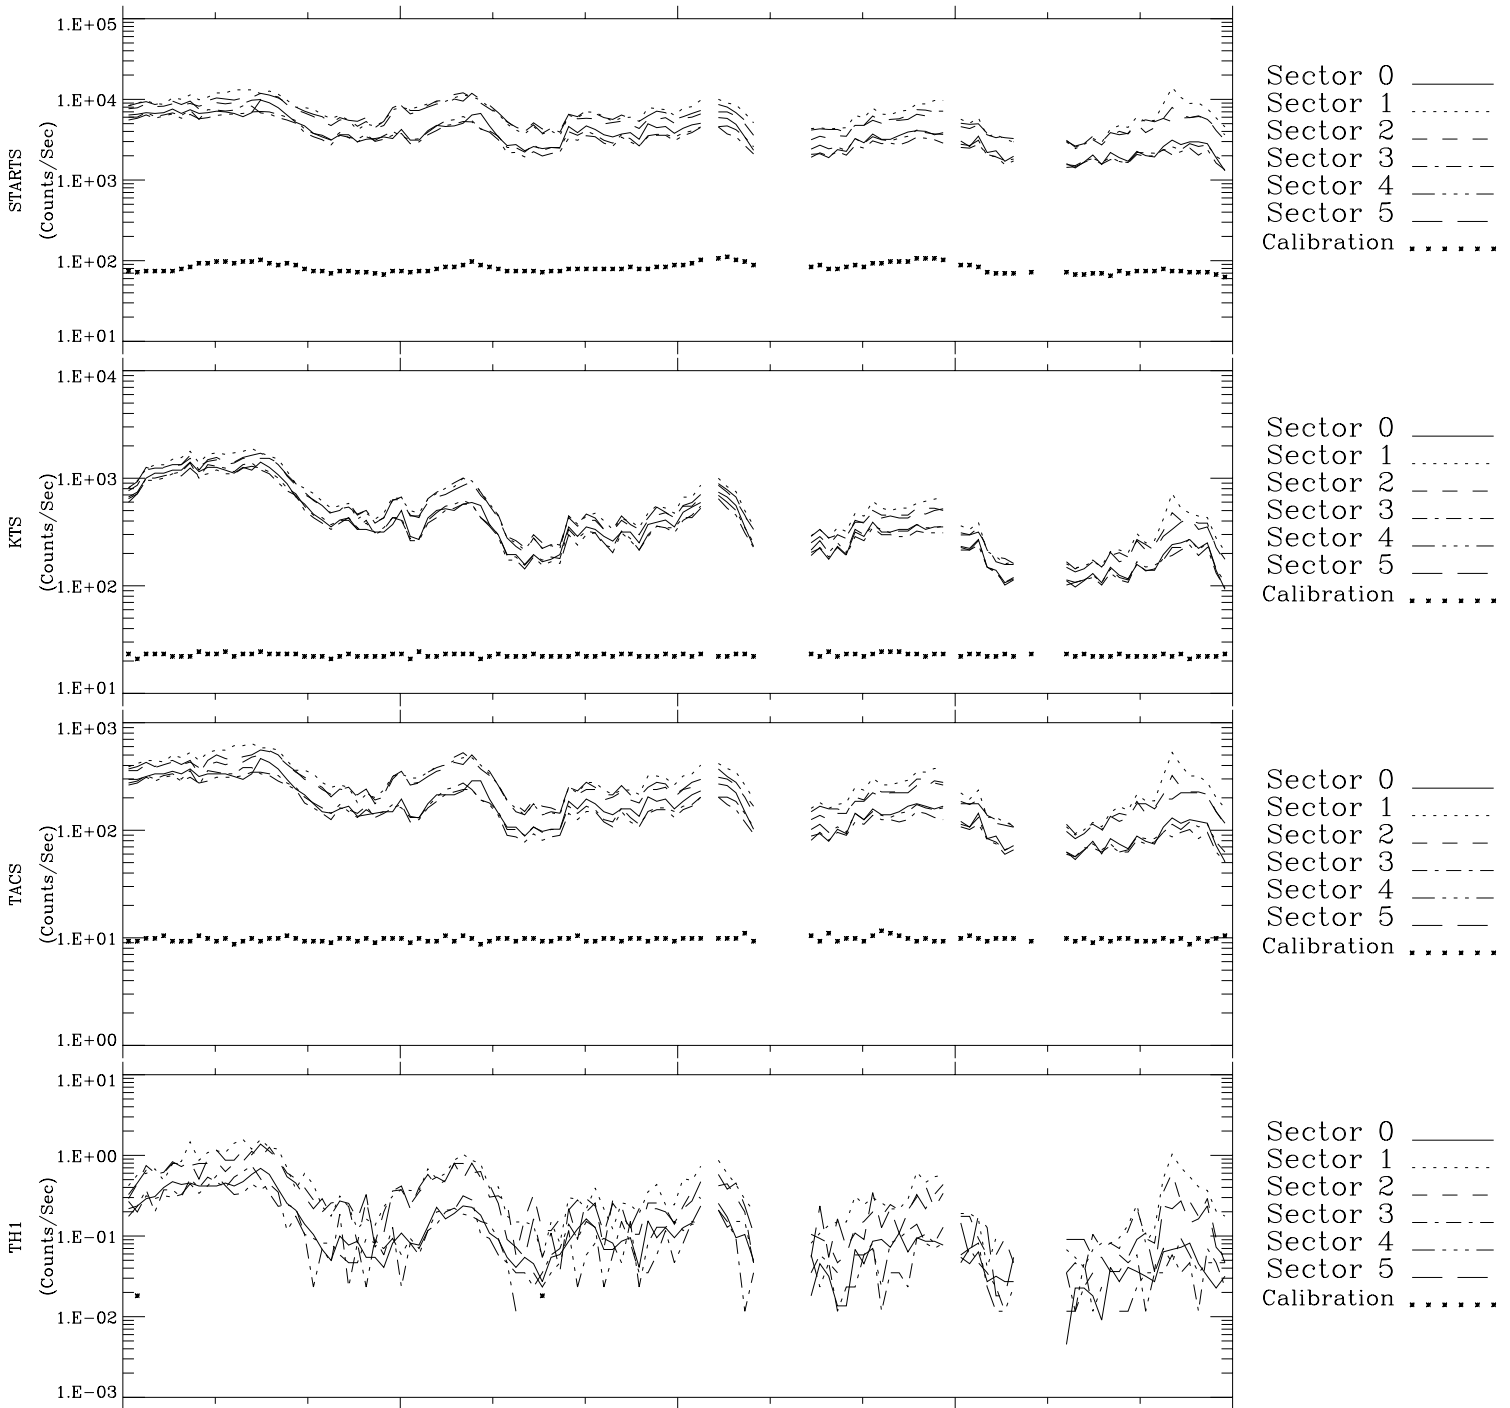

Galileo EPD Real-Time Six-Sector 97097

Software Version: RTLINE_R6 V 1.20
Data Production: 06-03-00
Plot Production: Sat Sep 15 02:56:47 2001

Sector 0 —
Sector 1
Sector 2 - - -
Sector 3 - . - .
Sector 4 - - - -
Sector 5 - - - -
Calibration

Sector 0 —
Sector 1
Sector 2 - - -
Sector 3 - . - .
Sector 4 - - - -
Sector 5 - - - -
Calibration

Sector 0 —
Sector 1
Sector 2 - - -
Sector 3 - . - .
Sector 4 - - - -
Sector 5 - - - -
Calibration

Sector 0 —
Sector 1
Sector 2 - - -
Sector 3 - . - .
Sector 4 - - - -
Sector 5 - - - -
Calibration

00:00:00 1997-097	97-06	97-12	97-18	00:00:00 1997-098	
+ -28.34	+ -30.74	+ -32.99	+ -35.12	+ -37.12	X JSE(R _j)
11.50	10.70	9.85	8.97	8.05	Y JSE(R _j)
-1.30	-1.34	-1.38	-1.41	-1.43	Z JSE(R _j)

◇ = Jupiter look direction
□ = Corotation look direction