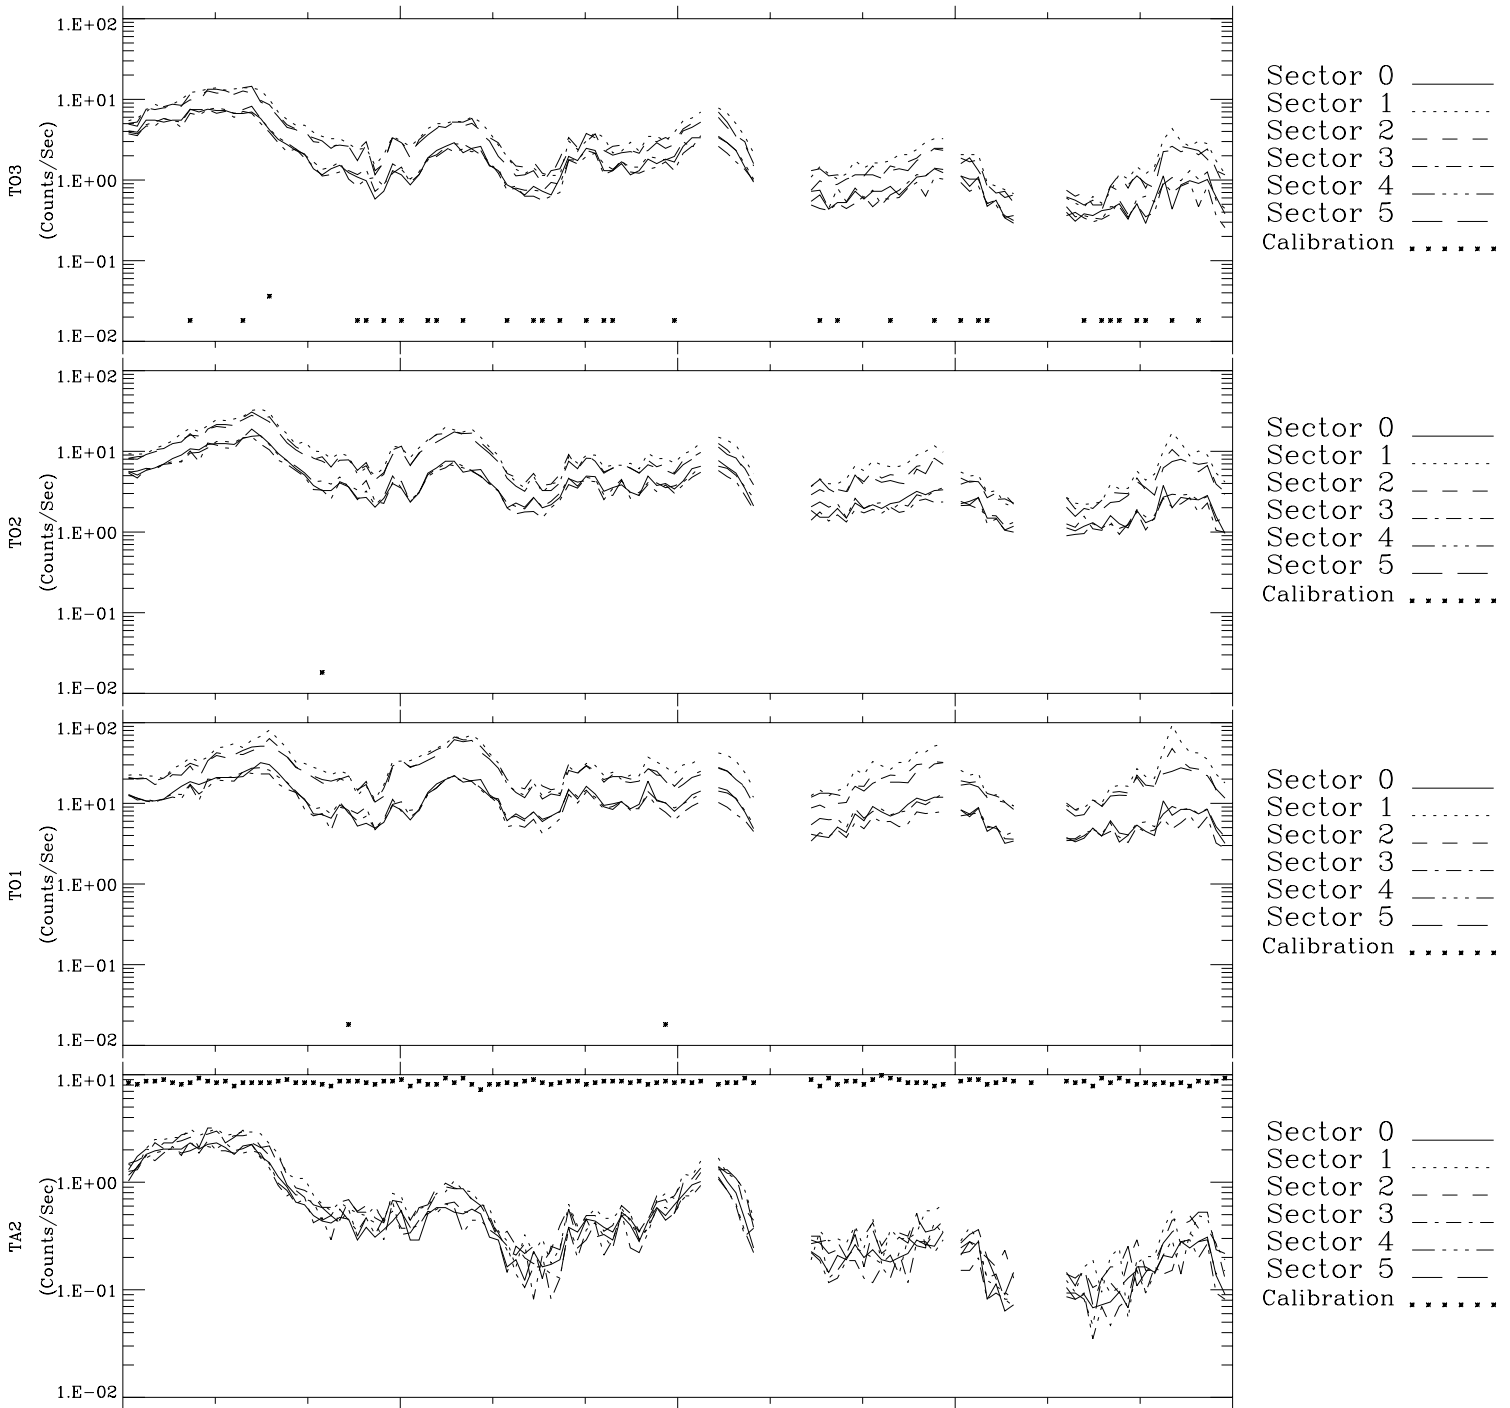

# Galileo EPD Real-Time Six-Sector 97097

Software Version: RTLINE\_R6 V 1.20  
Data Production: 06-03-00  
Plot Production: Sat Sep 15 02:56:45 2001

00:00:00 1997-097	97-06	97-12	97-18	00:00:00 1997-098	
+	+	+	+	+	
-28.34	-30.74	-32.99	-35.12	-37.12	X JSE(R <sub>j</sub> )
11.50	10.70	9.85	8.97	8.05	Y JSE(R <sub>j</sub> )
-1.30	-1.34	-1.38	-1.41	-1.43	Z JSE(R <sub>j</sub> )

◇ = Jupiter look direction  
□ = Corotation look direction