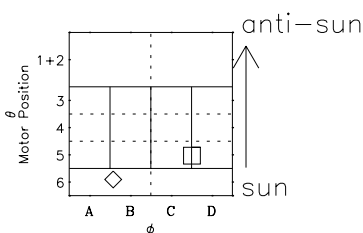

Galileo EPD Real-Time Six-Sector 97097

Software Version: RTLINE_R6 V 1.20
Data Production: 06-03-00
Plot Production: Sat Sep 15 02:56:45 2001

◇ = Jupiter look direction
□ = Corotation look direction