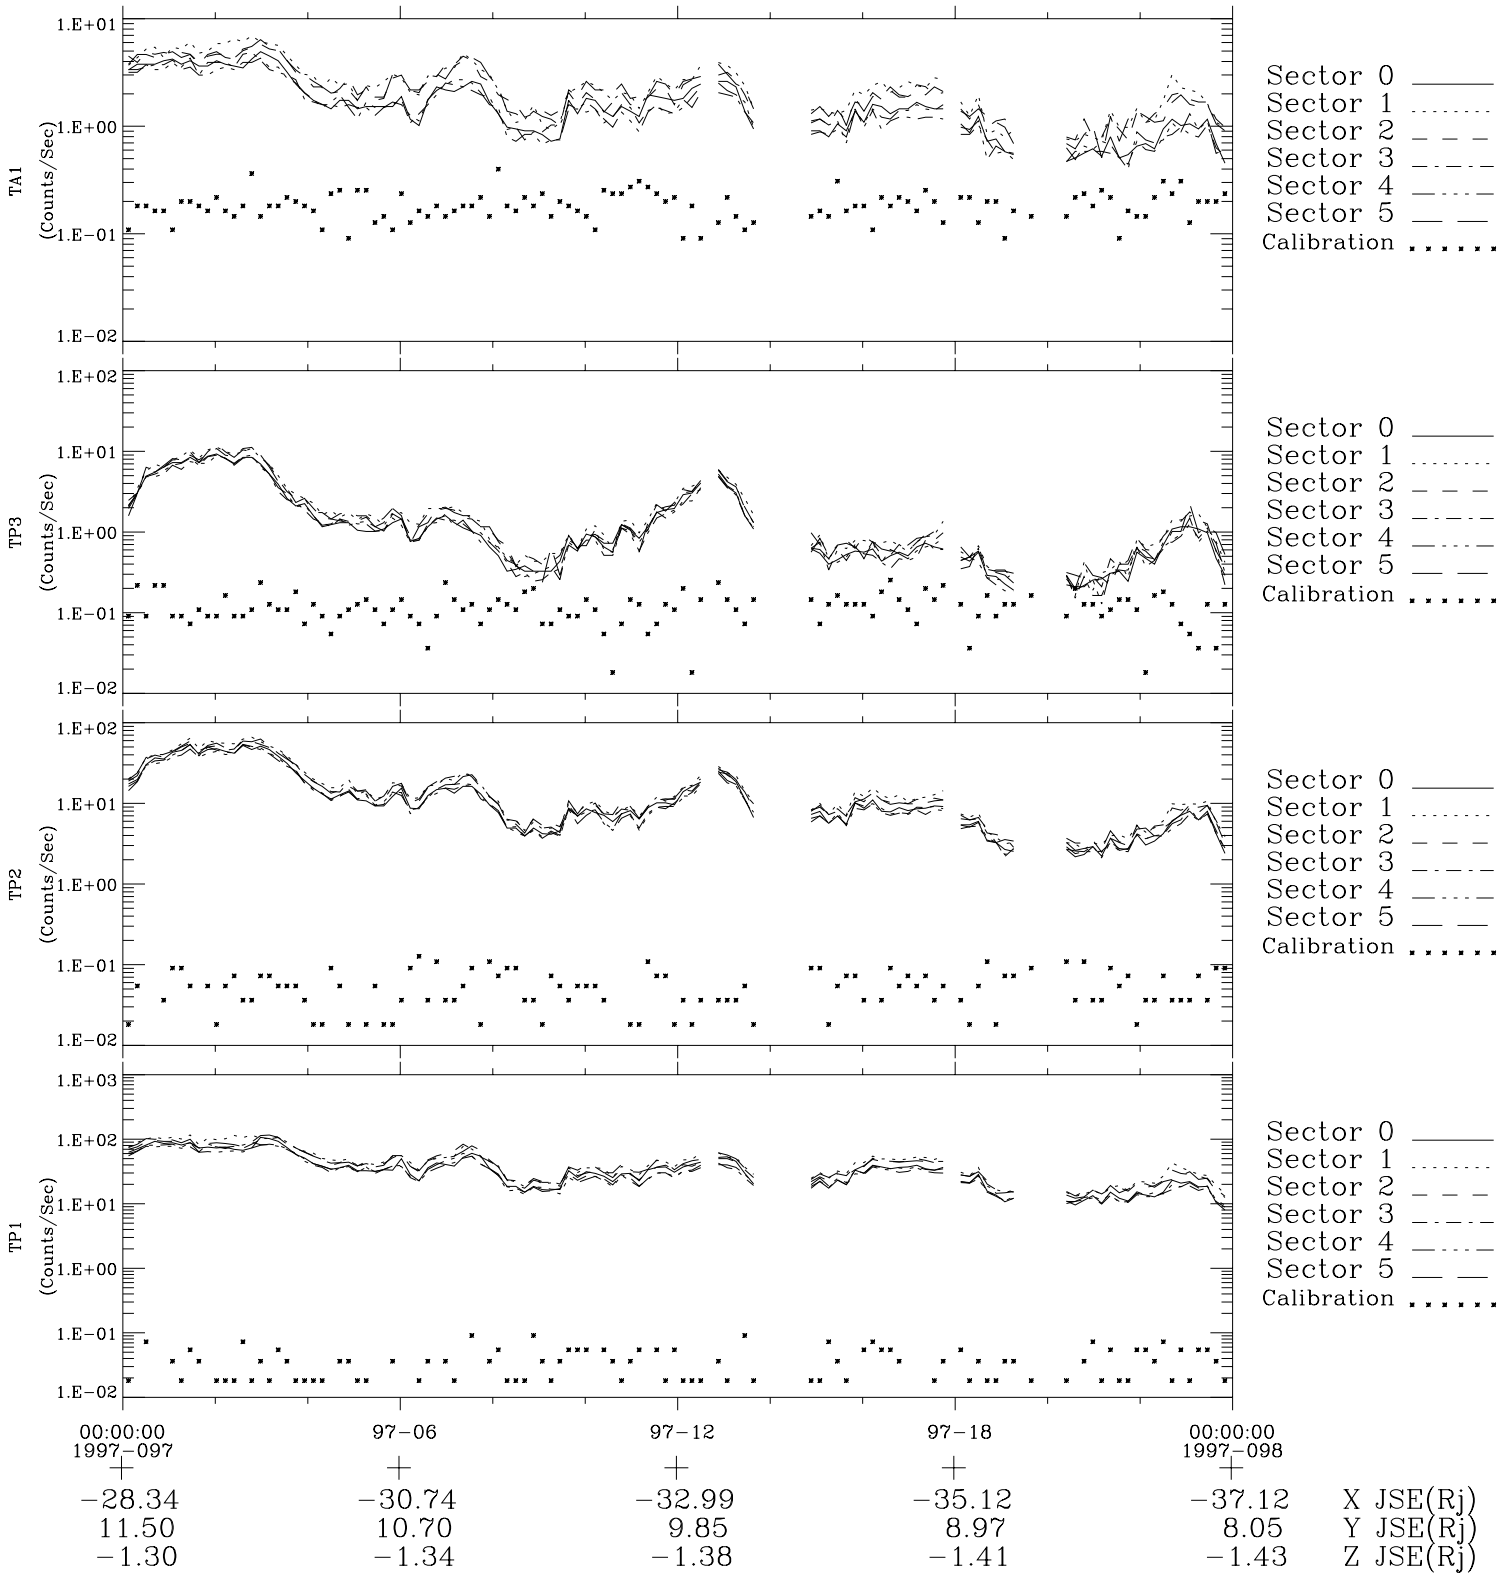

Galileo EPD Real-Time Six-Sector 97097

Software Version: RTLINE_R6 V 1.20
Data Production: 06-03-00
Plot Production: Sat Sep 15 02:56:45 2001

◇ = Jupiter look direction
□ = Corotation look direction