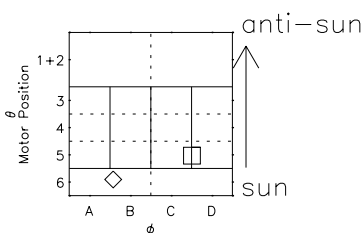

# Galileo EPD Real Elevation Anisotropies 97097

Software Version: RTELEV\_NORM V 1.20  
 Data Production: 06-03-00  
 Plot Production: Sat Sep 15 02:55:59 2001  
 Color File: wondr3  
 Geofactor File: 1.1

- ◇ = Jupiter look direction
- = Corotation look direction