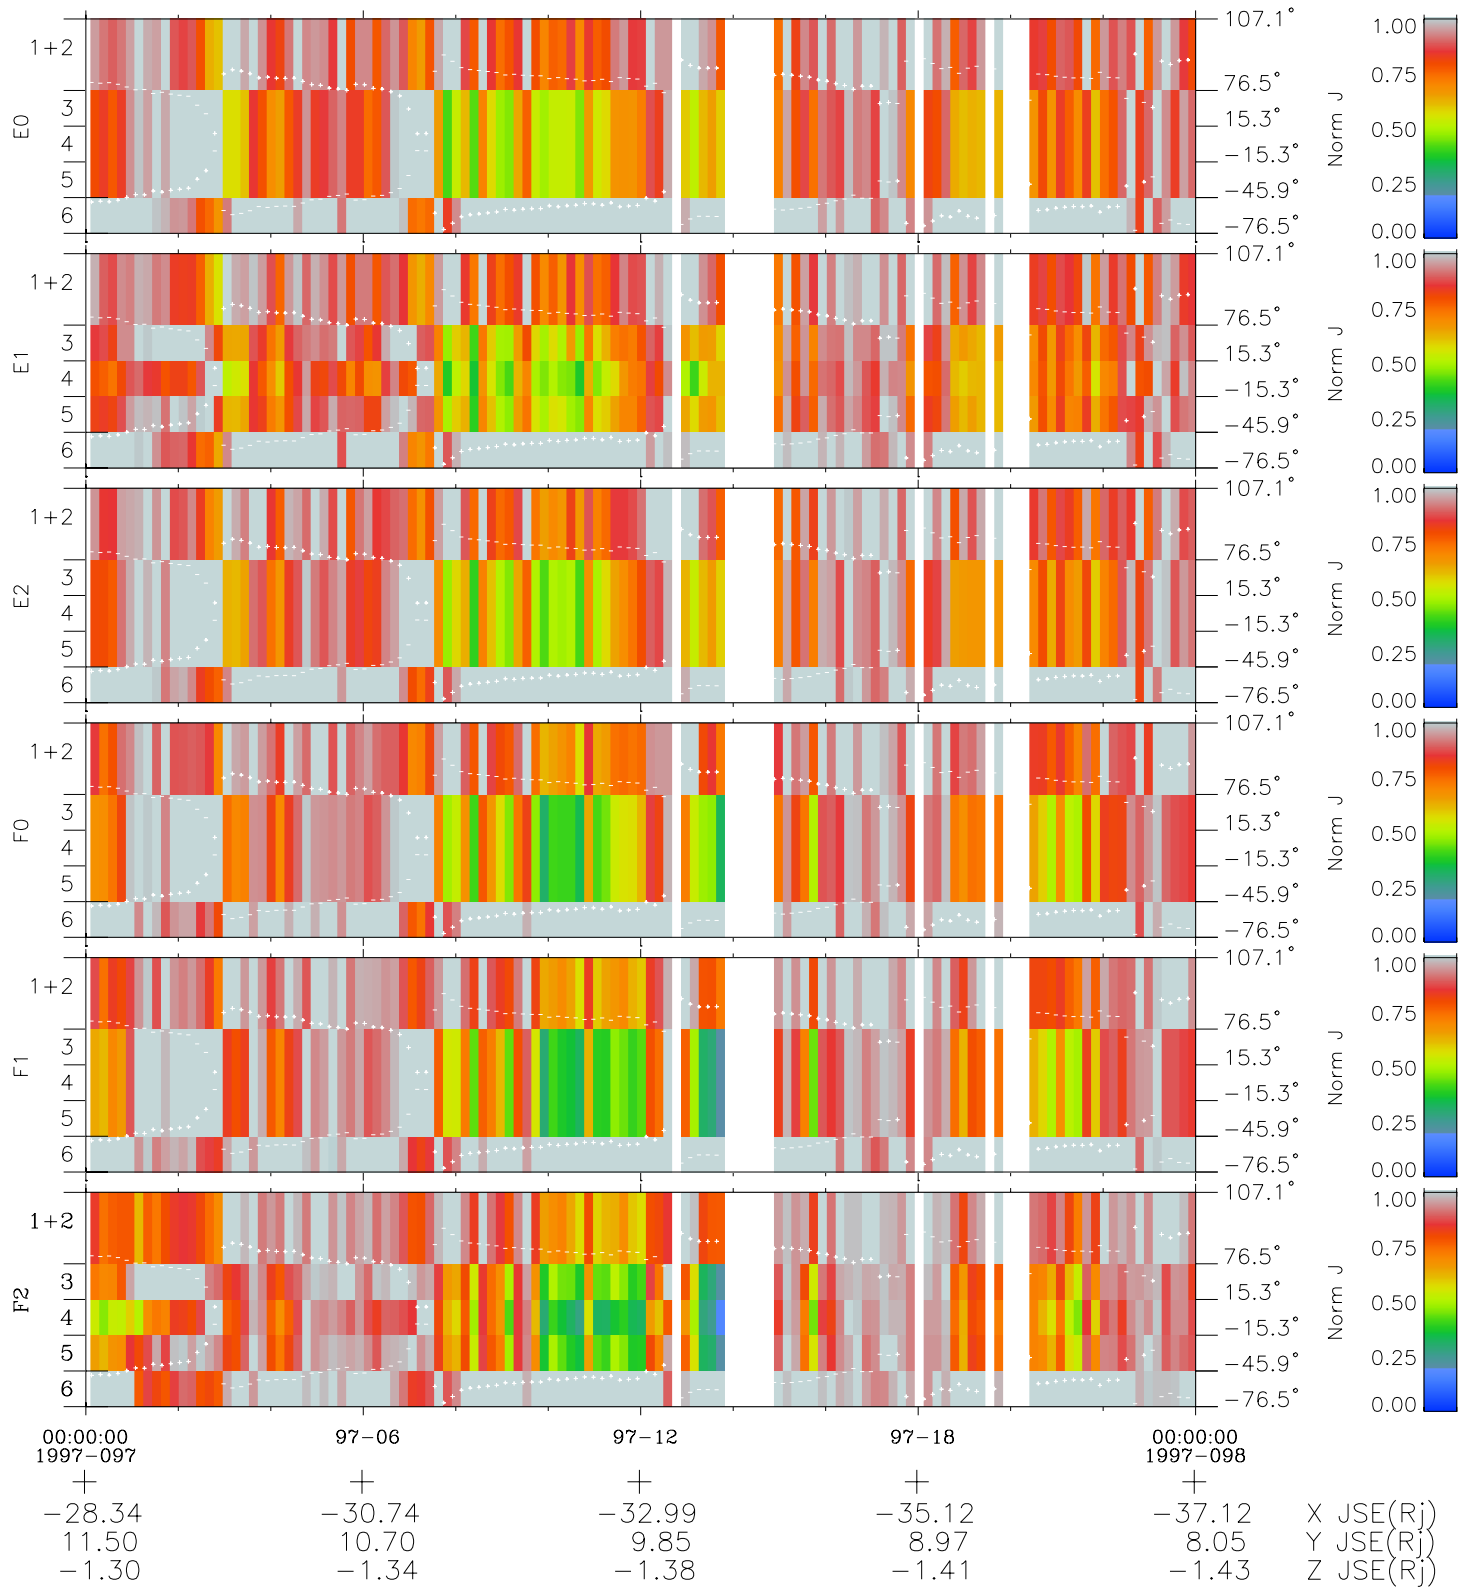

# Galileo EPD Real Elevation Anisotropies 97097

Software Version: RTELEV\_NORM V 1.20  
 Data Production: 06-03-00  
 Plot Production: Sat Sep 15 02:55:59 2001  
 Color File: wondr3  
 Geofactor File: 1.1

- ◇ = Jupiter look direction
- = Corotation look direction