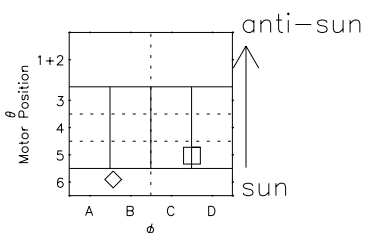

Galileo EPD Real Elevation Anisotropies 97097

Software Version: RTELEV_MEAN V 1.20
 Data Production: 06-03-00
 Plot Production: Sat Sep 15 02:55:36 2001
 Color File: wondr3
 Geofactor File: 1.1

- ◇ = Jupiter look direction
- = Corotation look direction