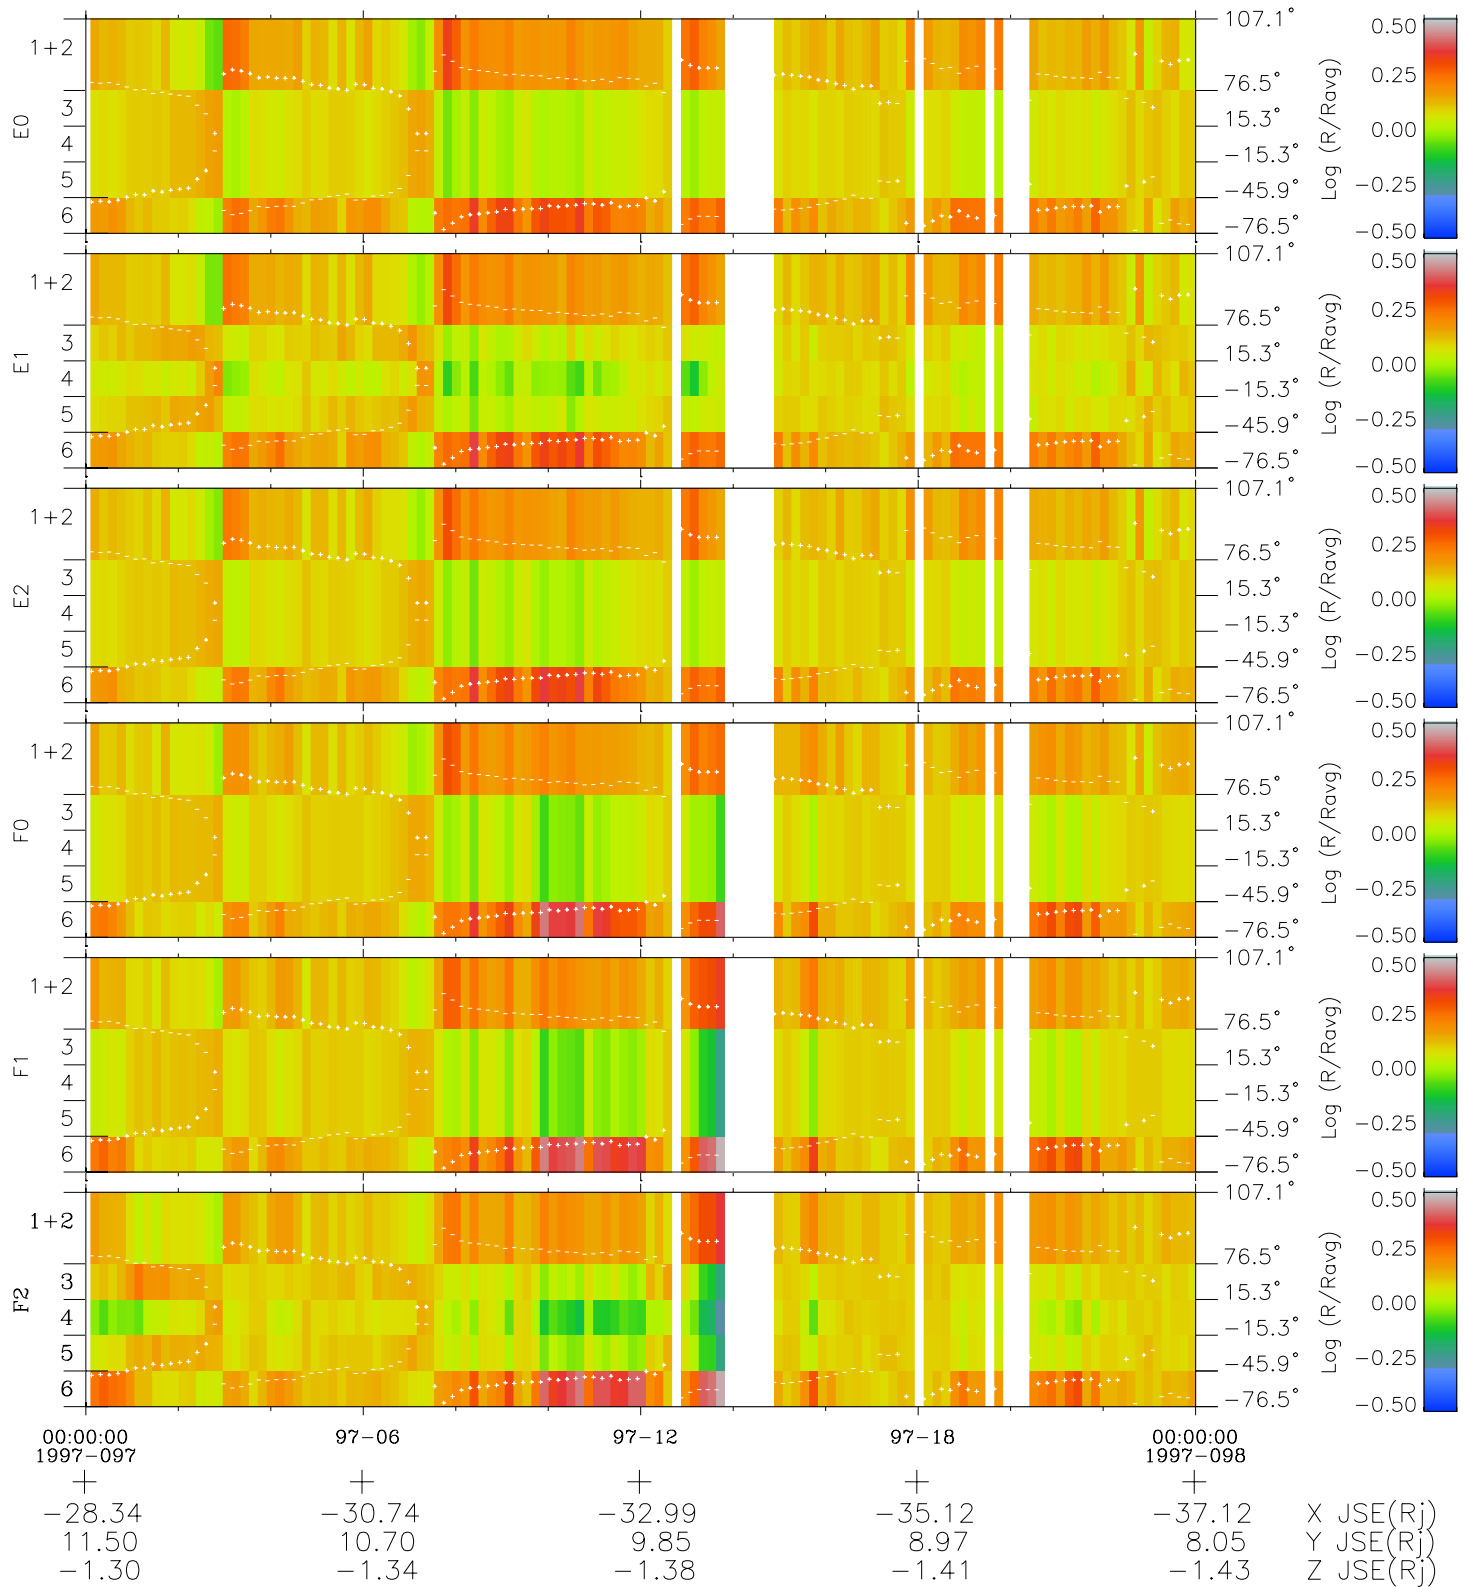

Galileo EPD Real Elevation Anisotropies 97097

Software Version: RTELEV_MEAN V 1.20
 Data Production: 06-03-00
 Plot Production: Sat Sep 15 02:55:36 2001
 Color File: wondr3
 Geofactor File: 1.1

- ◇ = Jupiter look direction
- = Corotation look direction