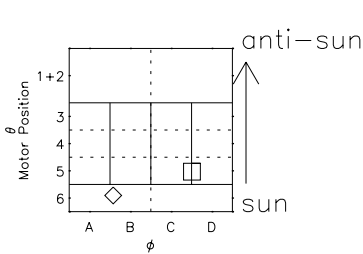

Galileo EPD Real Elevation Anisotropies 97097

Software Version: RTELEV_FLUX V 1.20
Data Production: 06-03-00
Plot Production: Sat Sep 15 02:55:47 2001
Color File: wondr3
Geofactor File: 1.1

00:00:00 1997-097	97-06	97-12	97-18	00:00:00 1997-098	
+	+	+	+	+	X JSE(R _j)
-28.34	-30.74	-32.99	-35.12	-37.12	Y JSE(R _j)
11.50	10.70	9.85	8.97	8.05	Z JSE(R _j)
-1.30	-1.34	-1.38	-1.41	-1.43	

- ◇ = Jupiter look direction
- = Corotation look direction