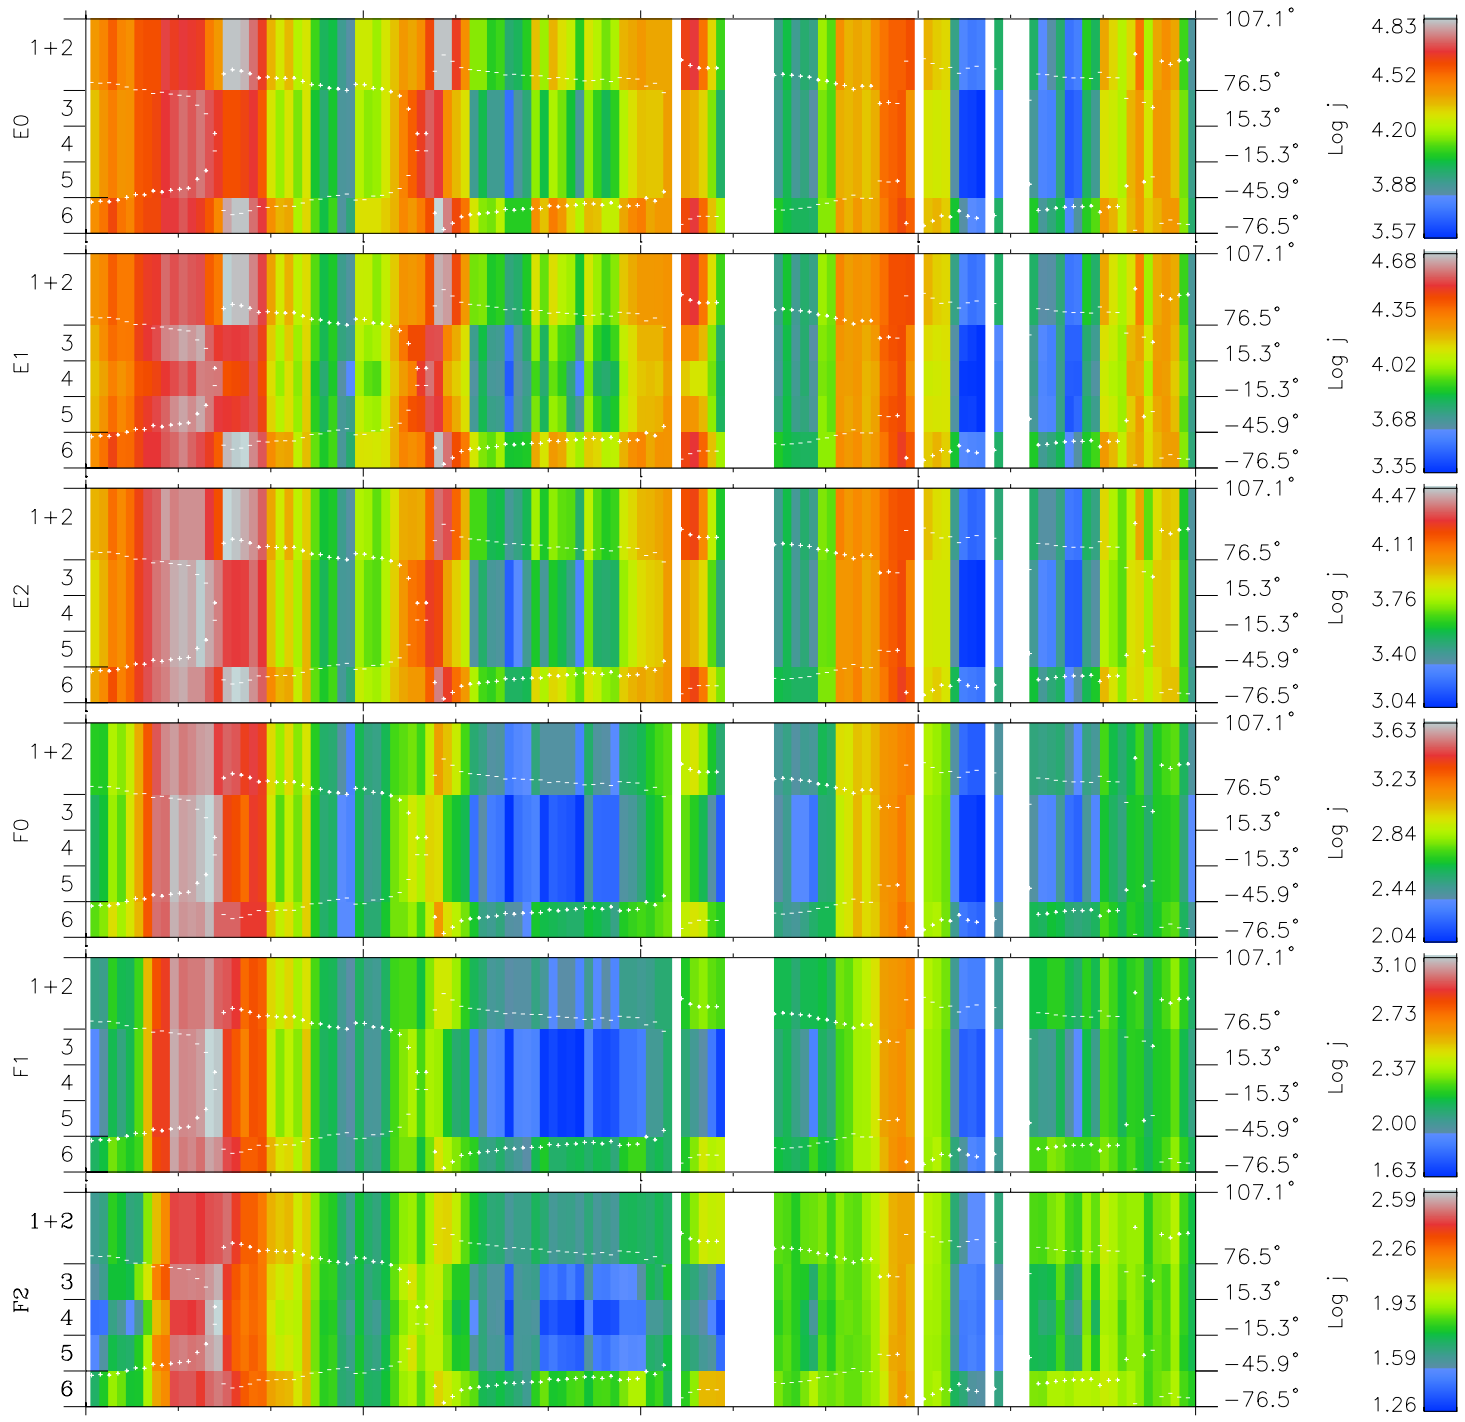

Galileo EPD Real Elevation Anisotropies 97097

Software Version: RTELEV_FLUX V 1.20
Data Production: 06-03-00
Plot Production: Sat Sep 15 02:55:47 2001
Color File: wondr3
Geofactor File: 1.1

00:00:00 1997-097	97-06	97-12	97-18	00:00:00 1997-098	
+	+	+	+	+	X JSE(R _j)
-28.34	-30.74	-32.99	-35.12	-37.12	Y JSE(R _j)
11.50	10.70	9.85	8.97	8.05	Z JSE(R _j)
-1.30	-1.34	-1.38	-1.41	-1.43	

- ◇ = Jupiter look direction
- = Corotation look direction