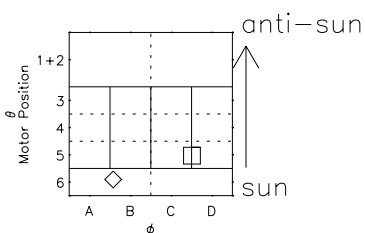

Galileo EPD Real Elevation Anisotropies 97097

Software Version: RTELEV_NORM V 1.20
 Data Production: 06-03-00
 Plot Production: Sat Sep 15 02:55:53 2001
 Color File: wondr3
 Geofactor File: 1.1

- ◇ = Jupiter look direction
- = Corotation look direction