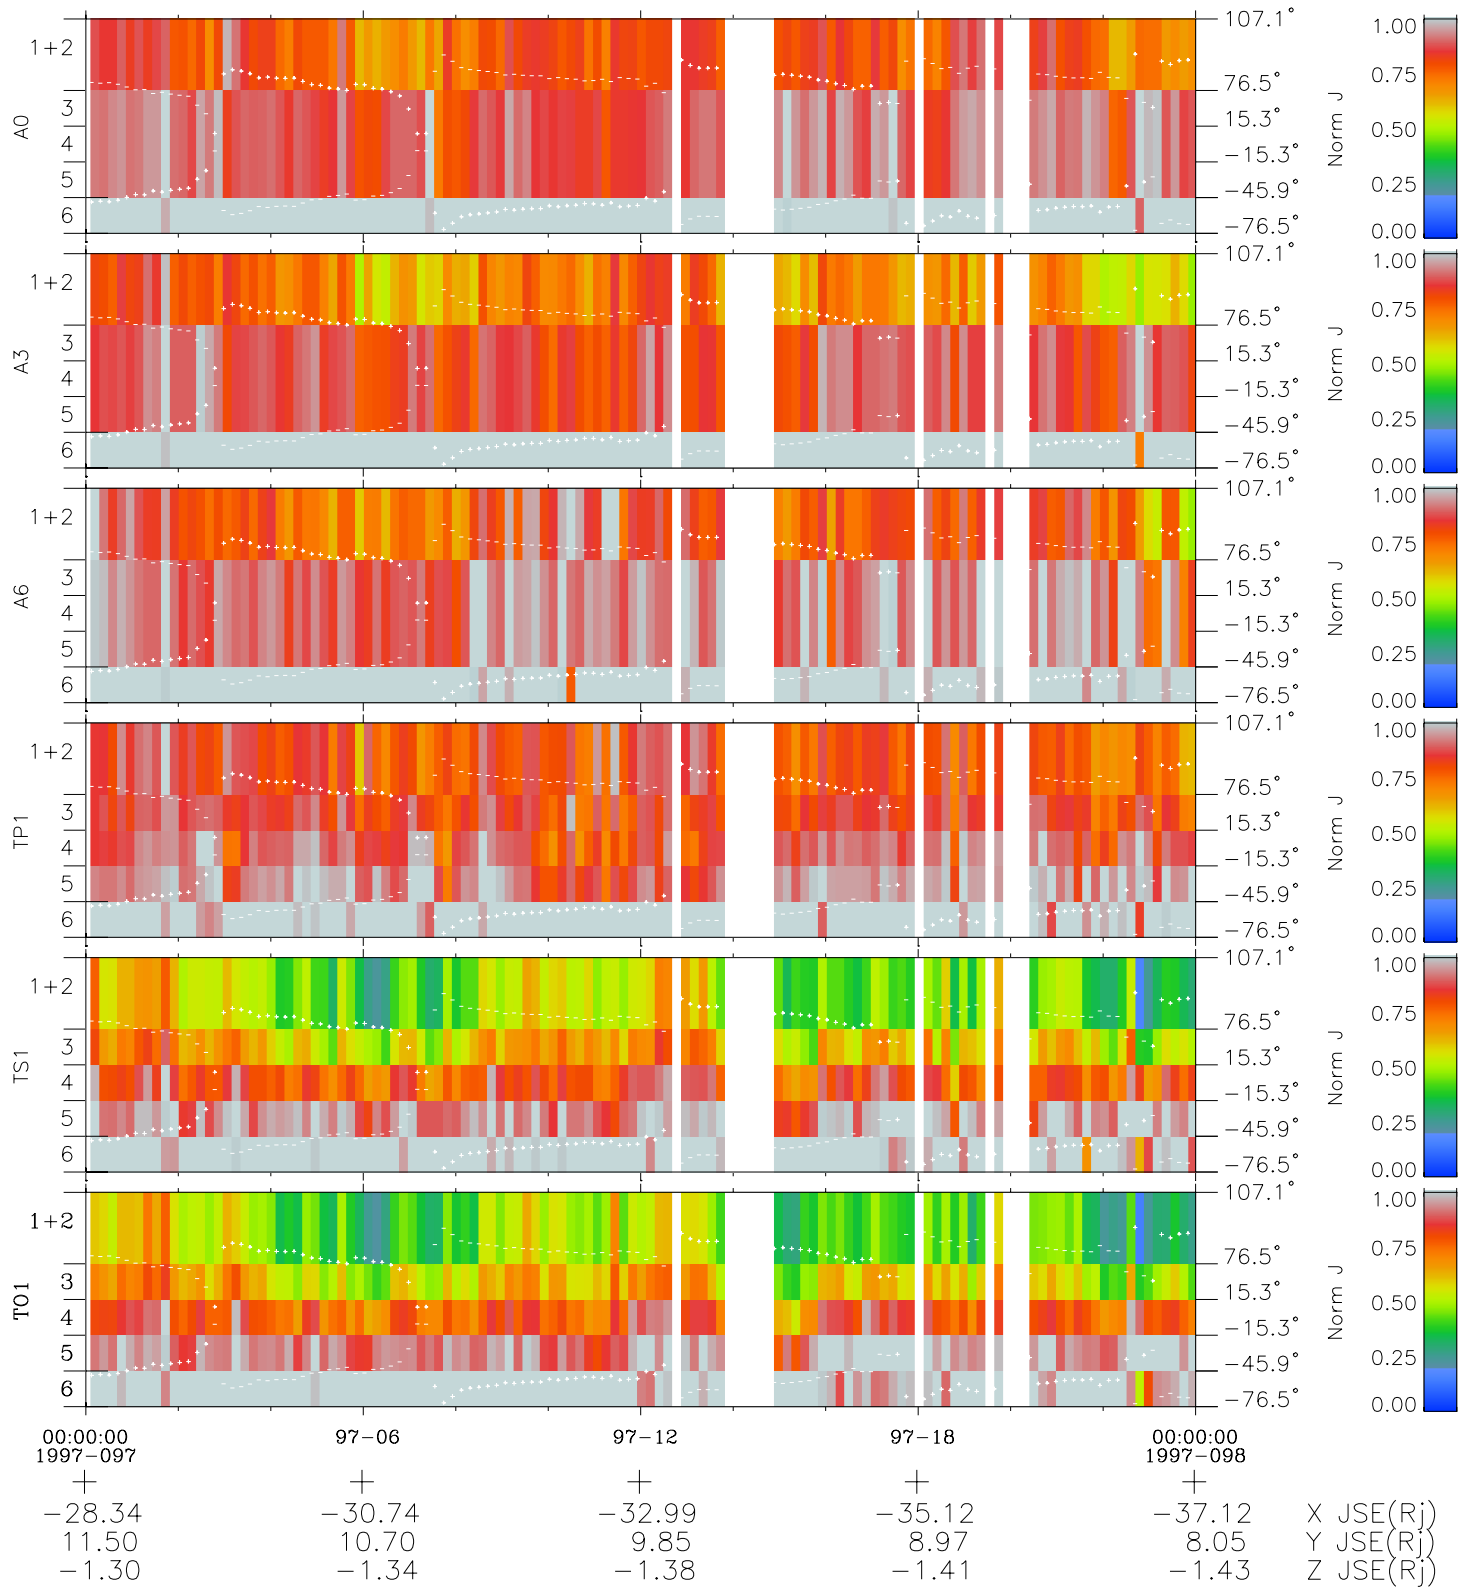

Galileo EPD Real Elevation Anisotropies 97097

Software Version: RTELEV_NORM V 1.20
 Data Production: 06-03-00
 Plot Production: Sat Sep 15 02:55:53 2001
 Color File: wondr3
 Geofactor File: 1.1

- ◇ = Jupiter look direction
- = Corotation look direction