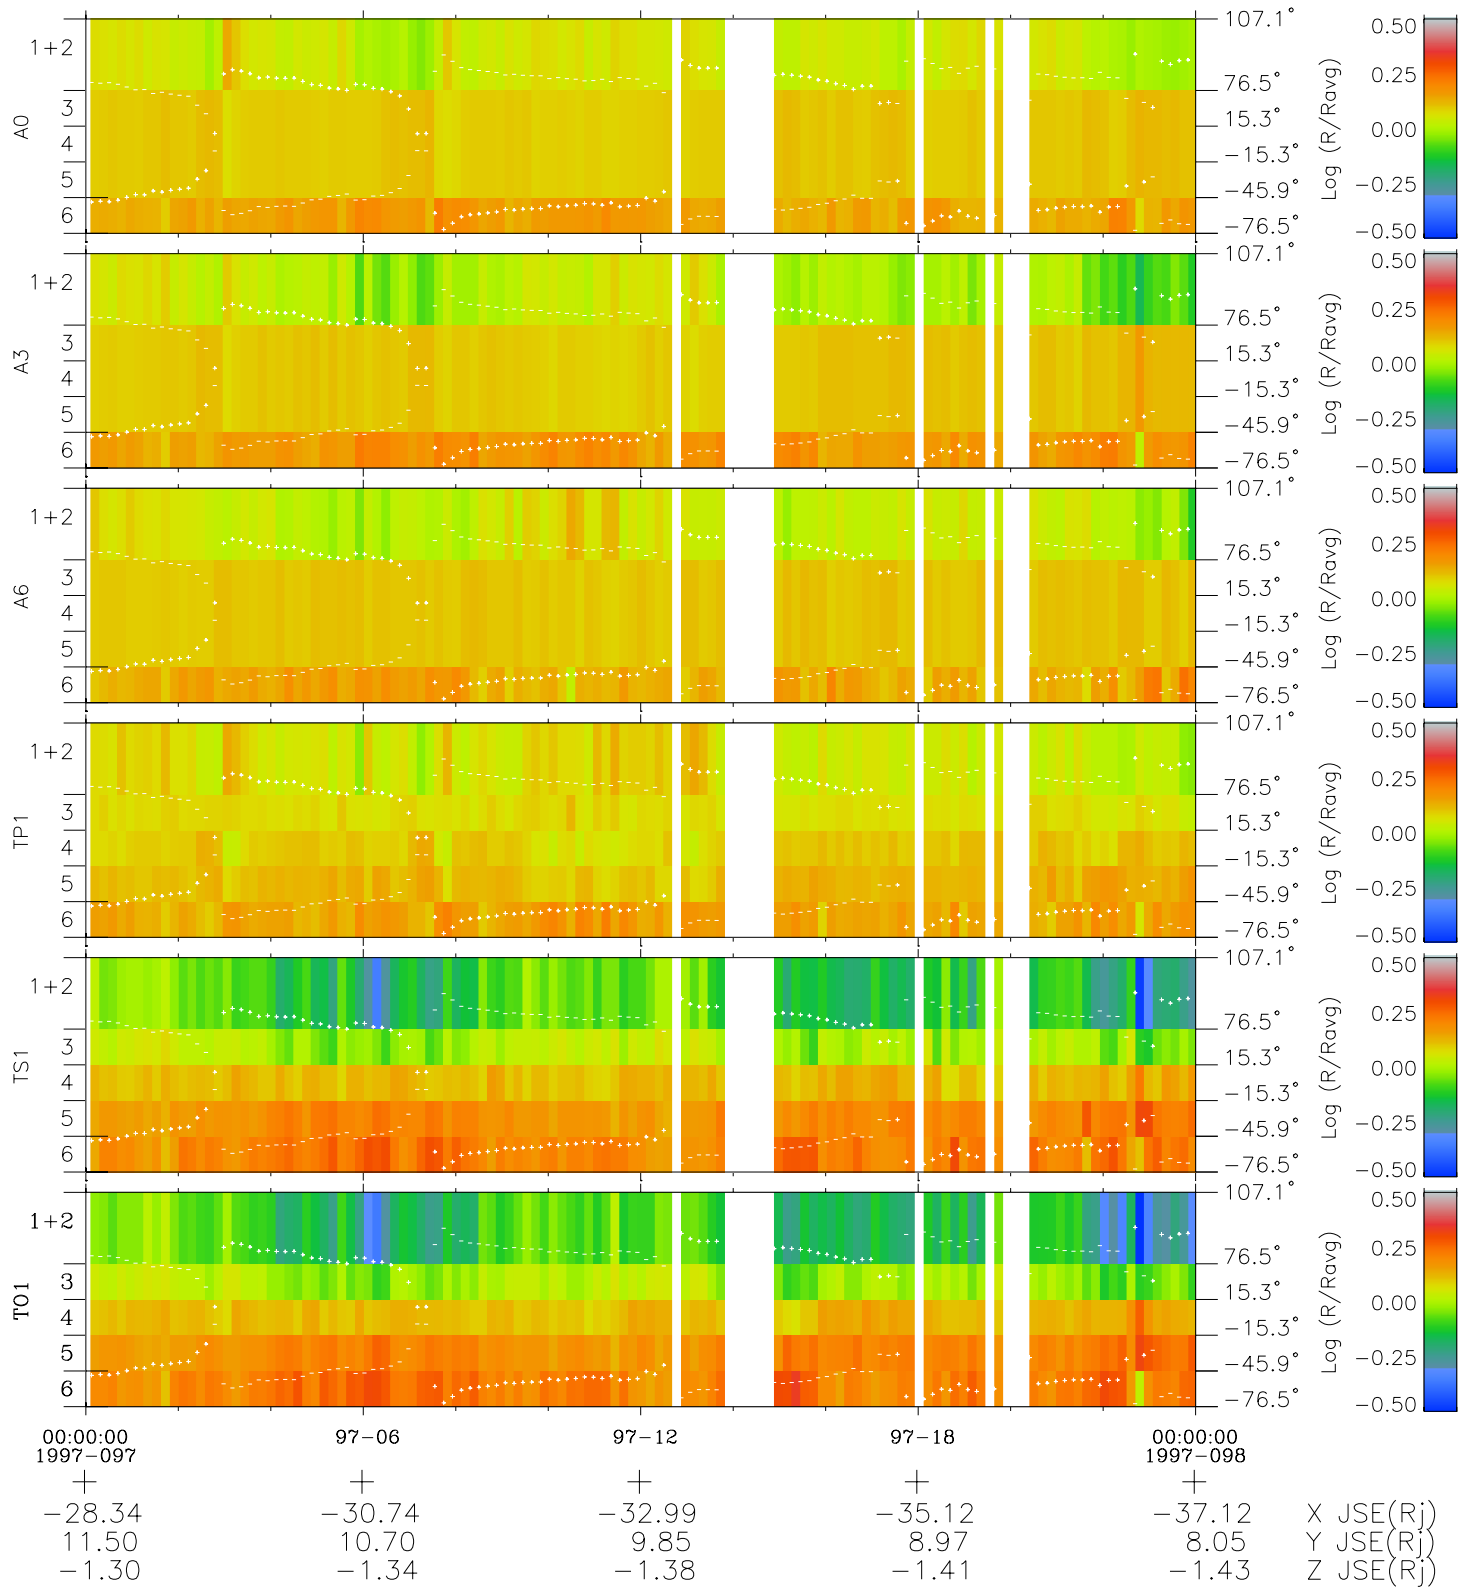

Galileo EPD Real Elevation Anisotropies 97097

Software Version: RTELEV_MEAN V 1.20
 Data Production: 06-03-00
 Plot Production: Sat Sep 15 02:55:30 2001
 Color File: wondr3
 Geofactor File: 1.1

- ◇ = Jupiter look direction
- = Corotation look direction