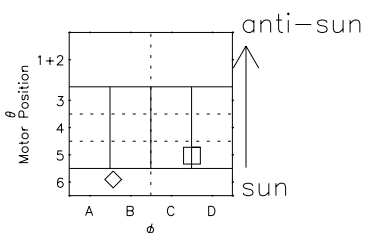

Galileo EPD Real Elevation Anisotropies 97097

Software Version: RTELEV_MEAN V 1.20
 Data Production: 06-03-00
 Plot Production: Sat Sep 15 02:55:30 2001
 Color File: wondr3
 Geofactor File: 1.1

- ◇ = Jupiter look direction
- = Corotation look direction