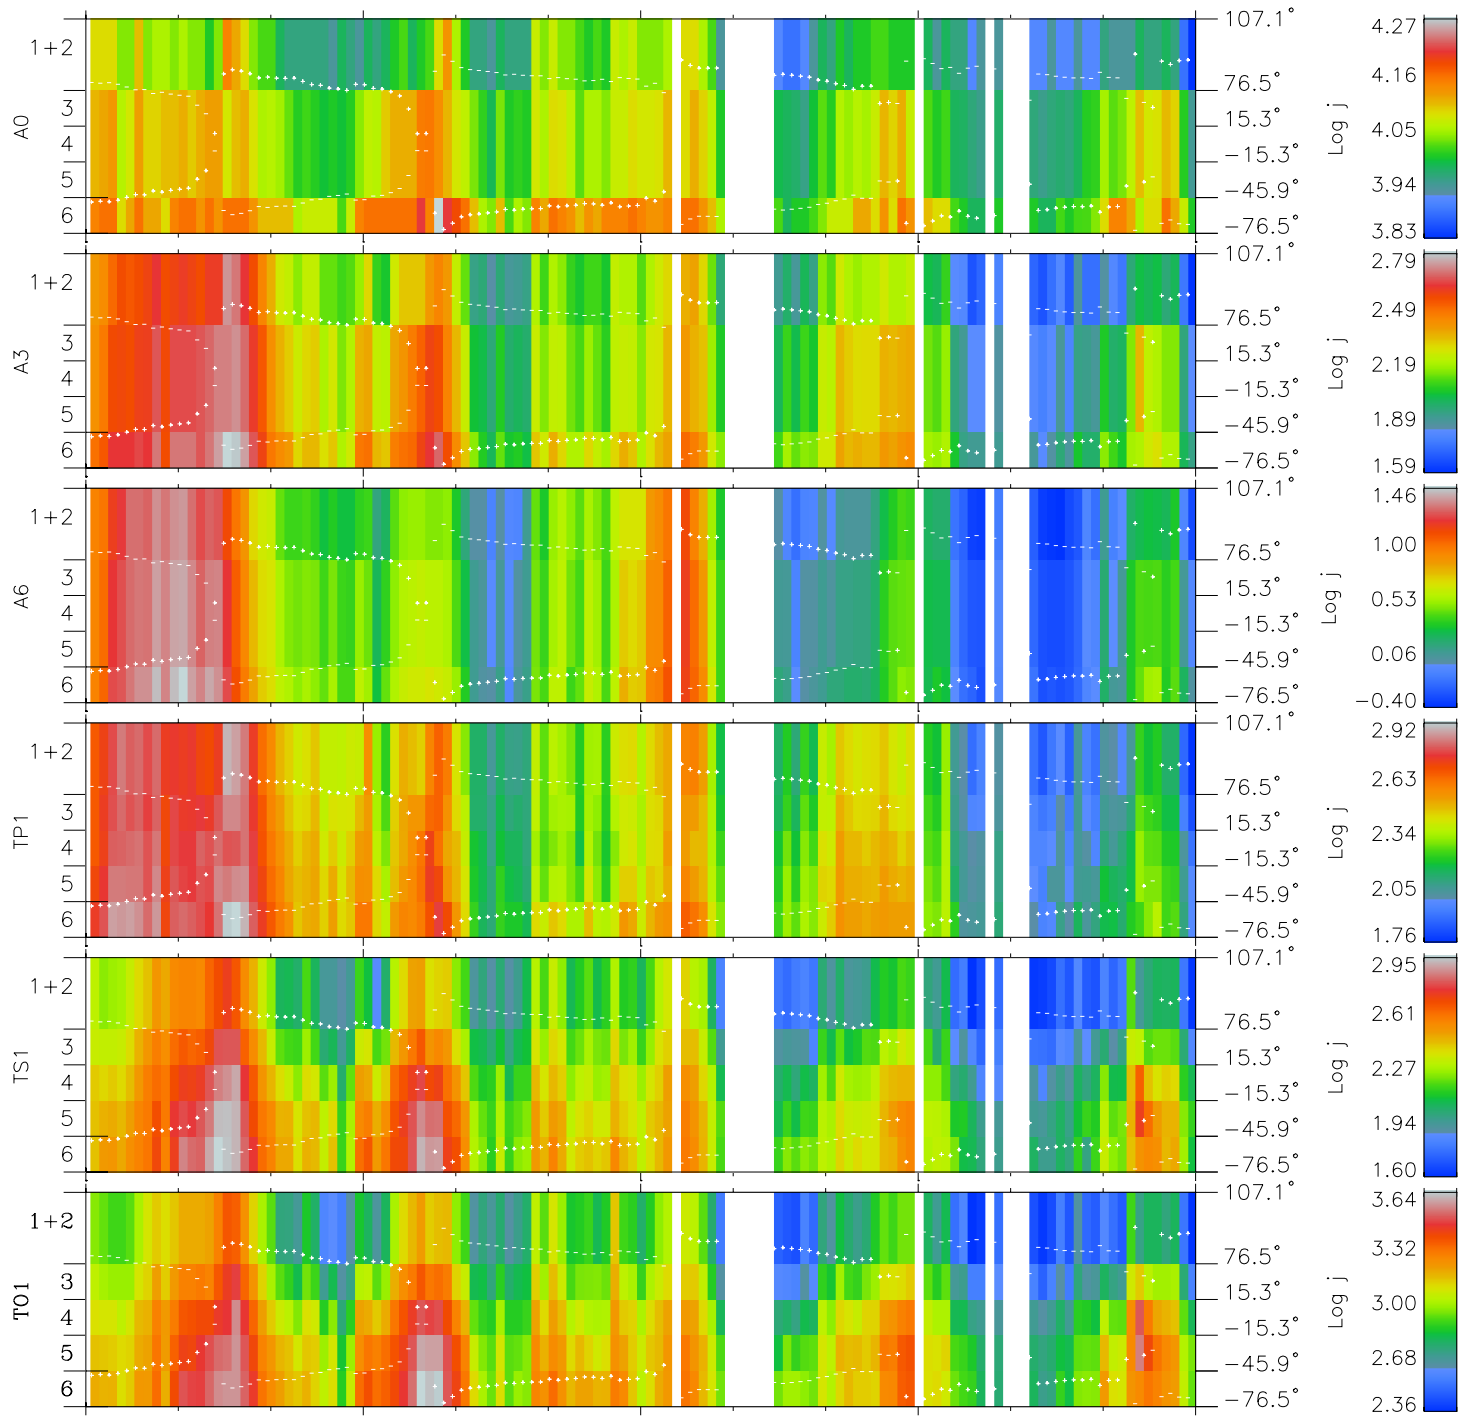

Galileo EPD Real Elevation Anisotropies 97097

Software Version: RTELEV_FLUX V 1.20
 Data Production: 06-03-00
 Plot Production: Sat Sep 15 02:55:42 2001
 Color File: wondr3
 Geofactor File: 1.1

00:00:00 1997-097	97-06	97-12	97-18	00:00:00 1997-098	X JSE(R _j)
+	+	+	+	+	Y JSE(R _j)
-28.34	-30.74	-32.99	-35.12	-37.12	Z JSE(R _j)
11.50	10.70	9.85	8.97	8.05	
-1.30	-1.34	-1.38	-1.41	-1.43	

- ◇ = Jupiter look direction
- = Corotation look direction