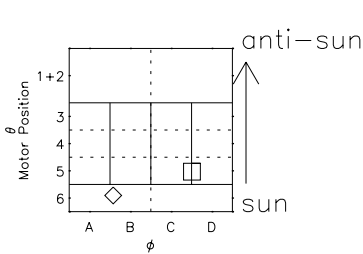

Galileo EPD Real Elevation Anisotropies 97097

Software Version: RTELEV_FLUX V 1.20
 Data Production: 06-03-00
 Plot Production: Sat Sep 15 02:55:42 2001
 Color File: wondr3
 Geofactor File: 1.1

00:00:00 1997-097	97-06	97-12	97-18	00:00:00 1997-098	X JSE(R _j)
+	+	+	+	+	Y JSE(R _j)
-28.34	-30.74	-32.99	-35.12	-37.12	Z JSE(R _j)
11.50	10.70	9.85	8.97	8.05	
-1.30	-1.34	-1.38	-1.41	-1.43	

- ◇ = Jupiter look direction
- = Corotation look direction