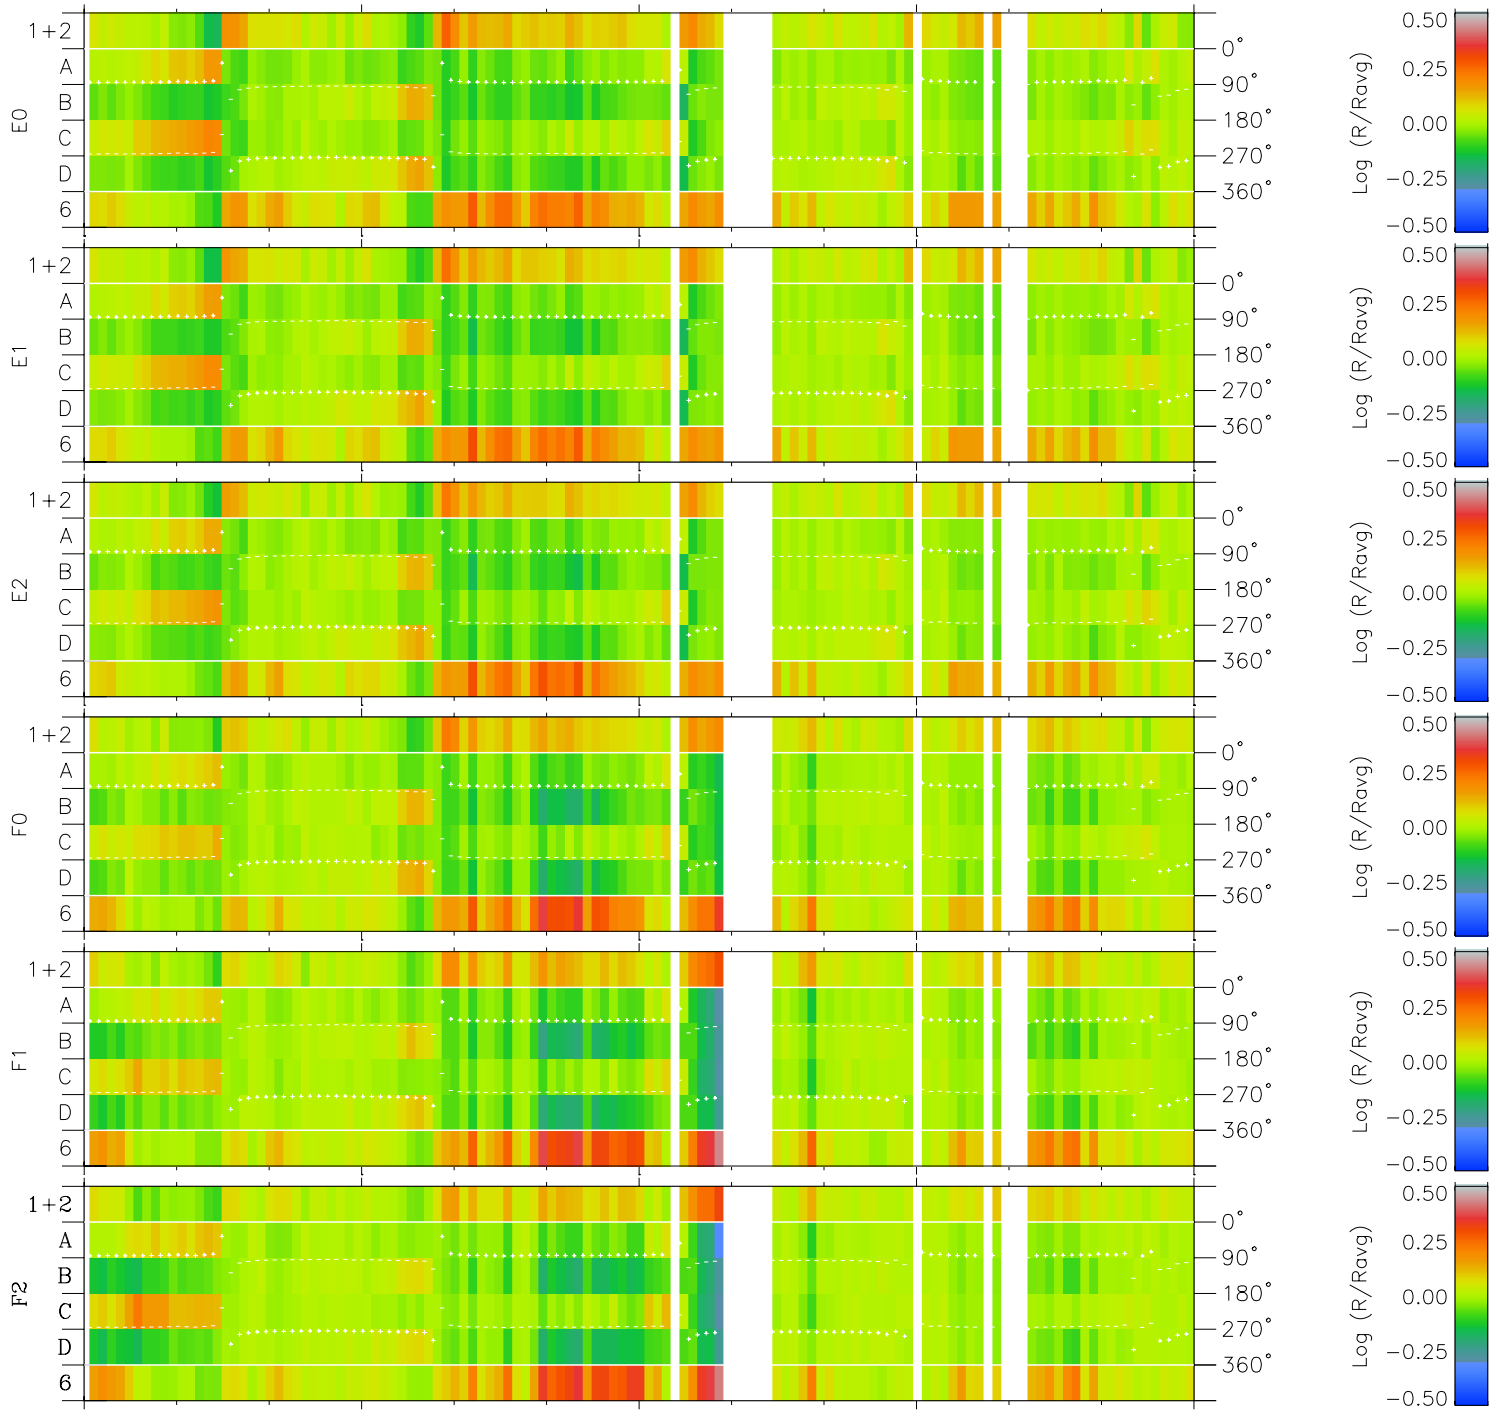

Galileo EPD Real Time Azimuth Anisotropies 97097

Software Version: RTAZIM_MEAN V 1.20
 Data Production: 06-03-00
 Plot Production: Sat Sep 15 02:56:10 2001
 Color File: wondr3
 Geofactor File: 1.1

00:00:00 1997-097	97-06	97-12	97-18	00:00:00 1997-098	
+	+	+	+	+	X JSE(R _j)
-28.34	-30.74	-32.99	-35.12	-37.12	Y JSE(R _j)
11.50	10.70	9.85	8.97	8.05	Z JSE(R _j)
-1.30	-1.34	-1.38	-1.41	-1.43	

- ◇ = Jupiter look direction
- = Corotation look direction