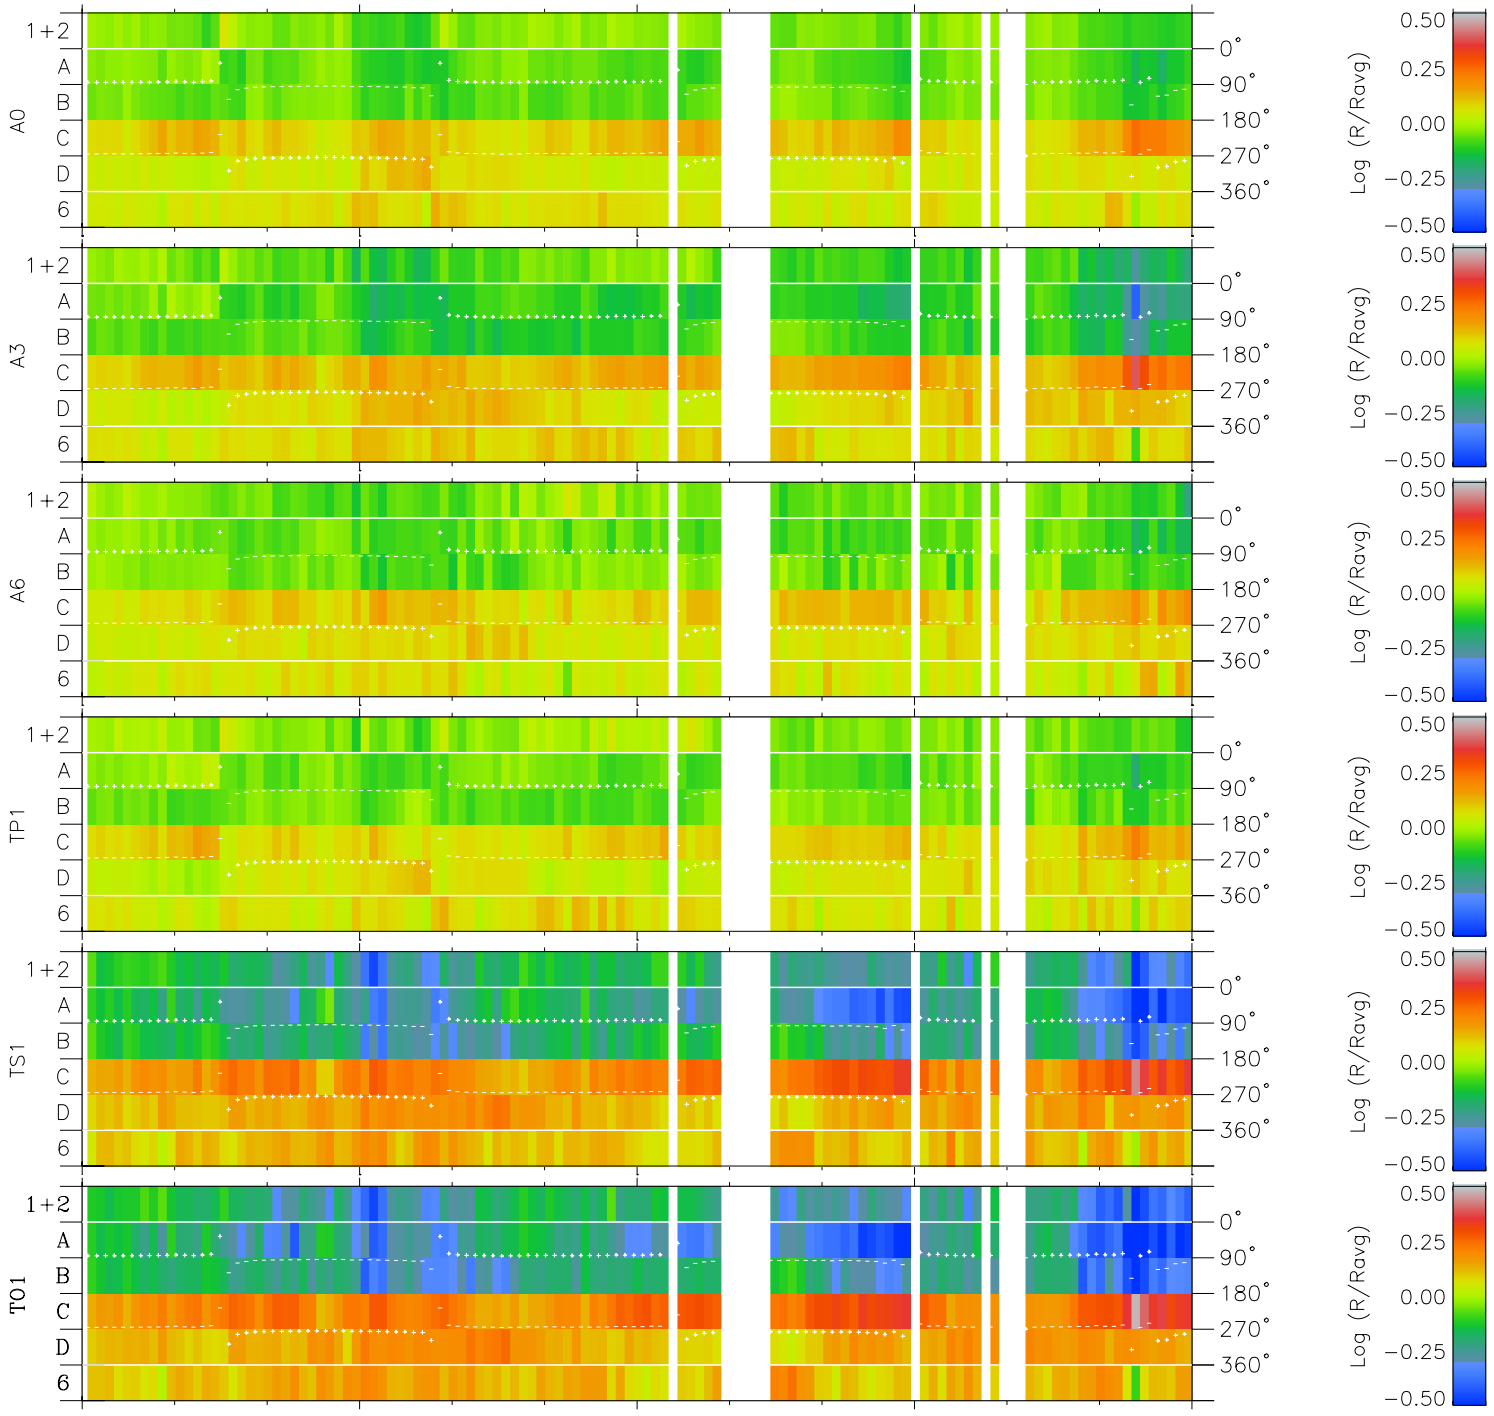

Galileo EPD Real Time Azimuth Anisotropies 97097

Software Version: RTAZIM_MEAN V 1.20
 Data Production: 06-03-00
 Plot Production: Sat Sep 15 02:56:05 2001
 Color File: wondr3
 Geofactor File: 1.1

00:00:00 1997-097	97-06	97-12	97-18	00:00:00 1997-098	
+	+	+	+	+	X JSE(R _j)
-28.34	-30.74	-32.99	-35.12	-37.12	Y JSE(R _j)
11.50	10.70	9.85	8.97	8.05	Z JSE(R _j)
-1.30	-1.34	-1.38	-1.41	-1.43	

- ◇ = Jupiter look direction
- ◻ = Corotation look direction