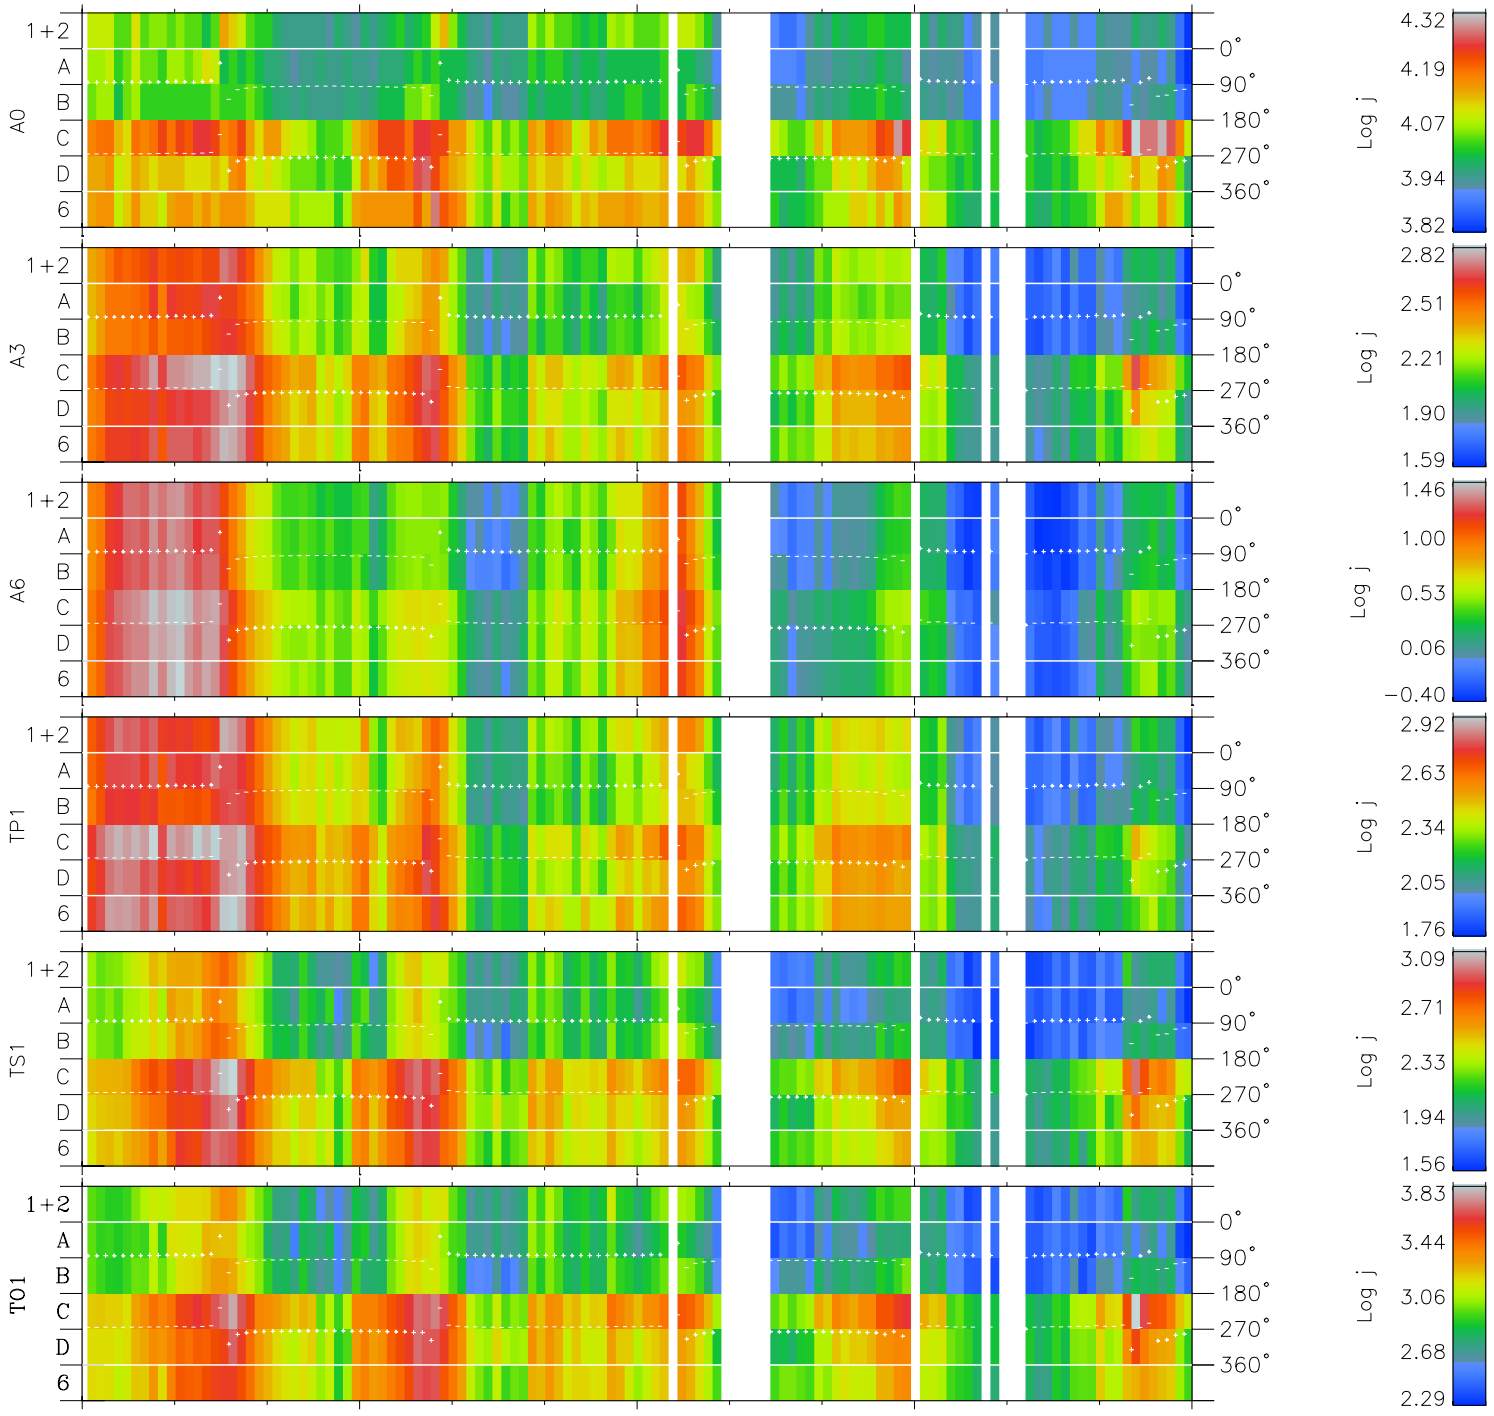

Galileo EPD Real Time Azimuth Anisotropies 97097

Software Version: RTAZIM_FLUX V 1.20
 Data Production: 06-03-00
 Plot Production: Sat Sep 15 02:56:16 2001
 Color File: wondr3
 Geofactor File: 1.1

00:00:00 1997-097	97-06	97-12	97-18	00:00:00 1997-098	
+	+	+	+	+	X JSE(R _j)
-28.34	-30.74	-32.99	-35.12	-37.12	Y JSE(R _j)
11.50	10.70	9.85	8.97	8.05	Z JSE(R _j)
-1.30	-1.34	-1.38	-1.41	-1.43	

- ◇ = Jupiter look direction
- = Corotation look direction