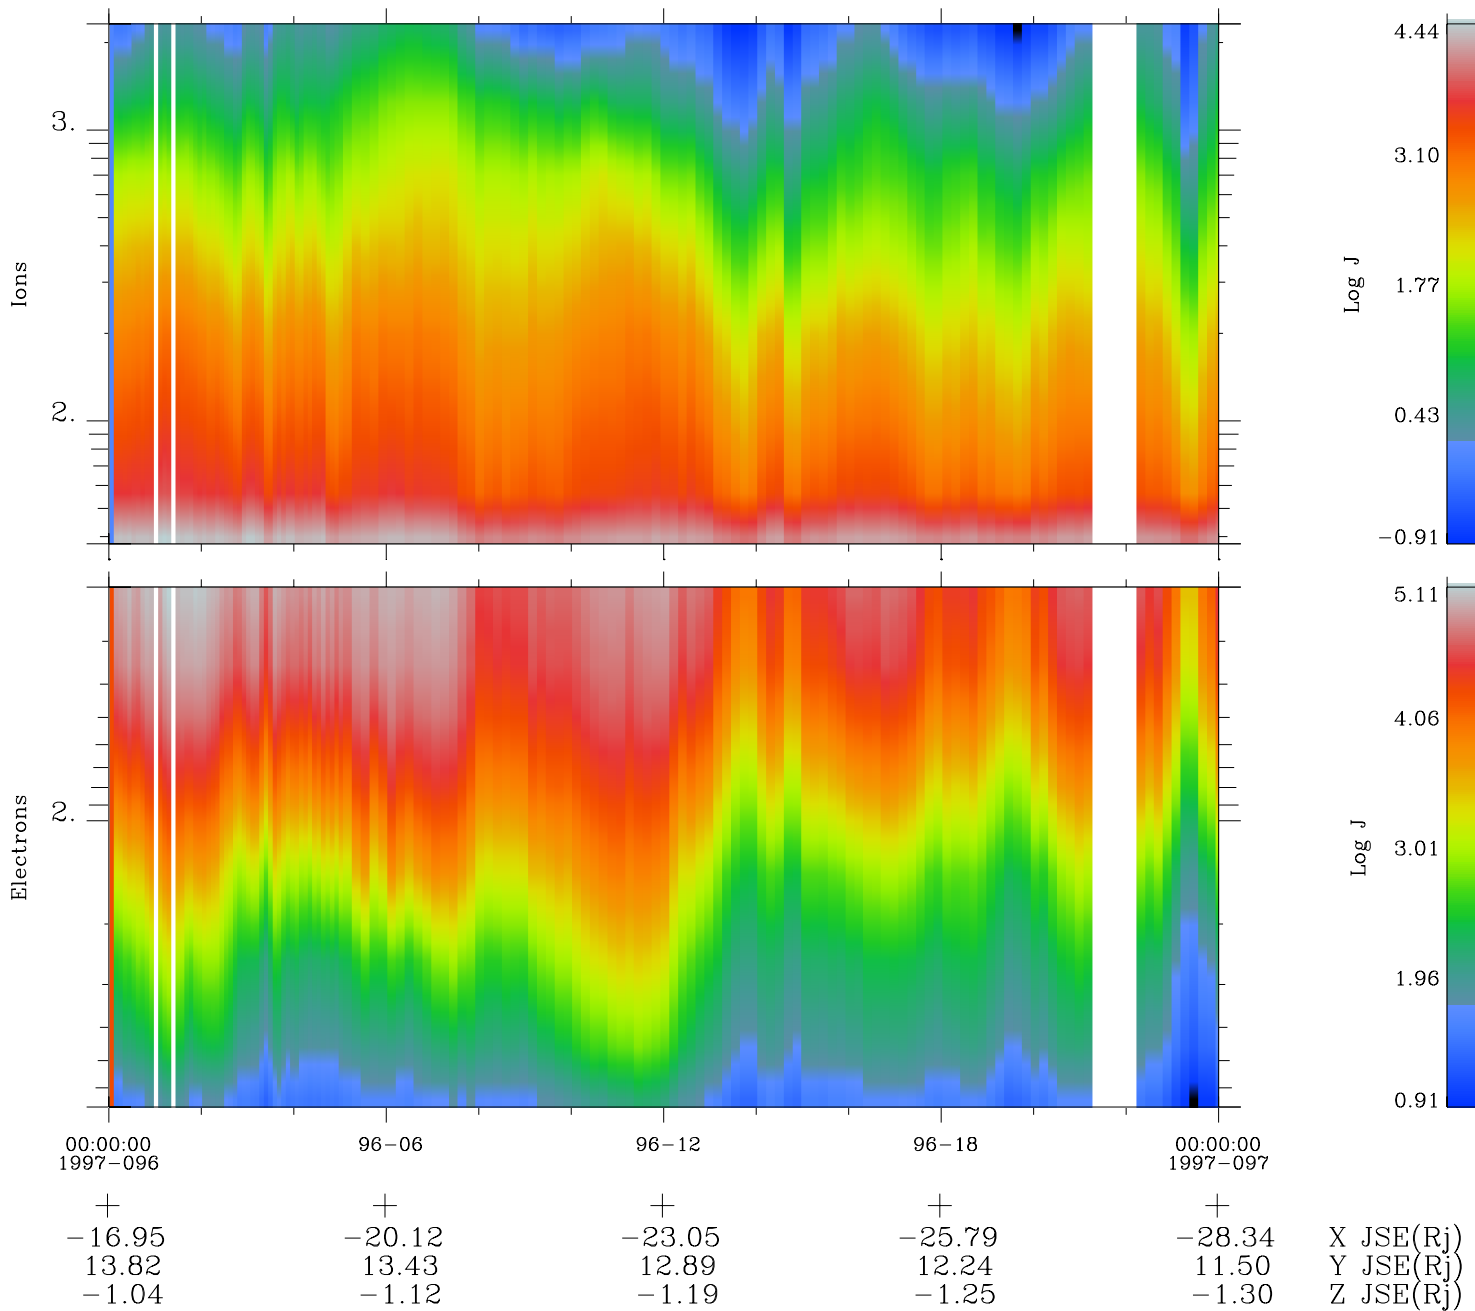

Galileo EPD Real Time Omni Spectrum 97096

Software Version: RTSPEC_OMNI V 1.20
 Data Production: 06-03-00
 Plot Production: Sat Sep 15 02:46:14 2001
 Color File: wondr3
 Geofactor File: 1.1

◇ = Jupiter look direction
 □ = Corotation look direction