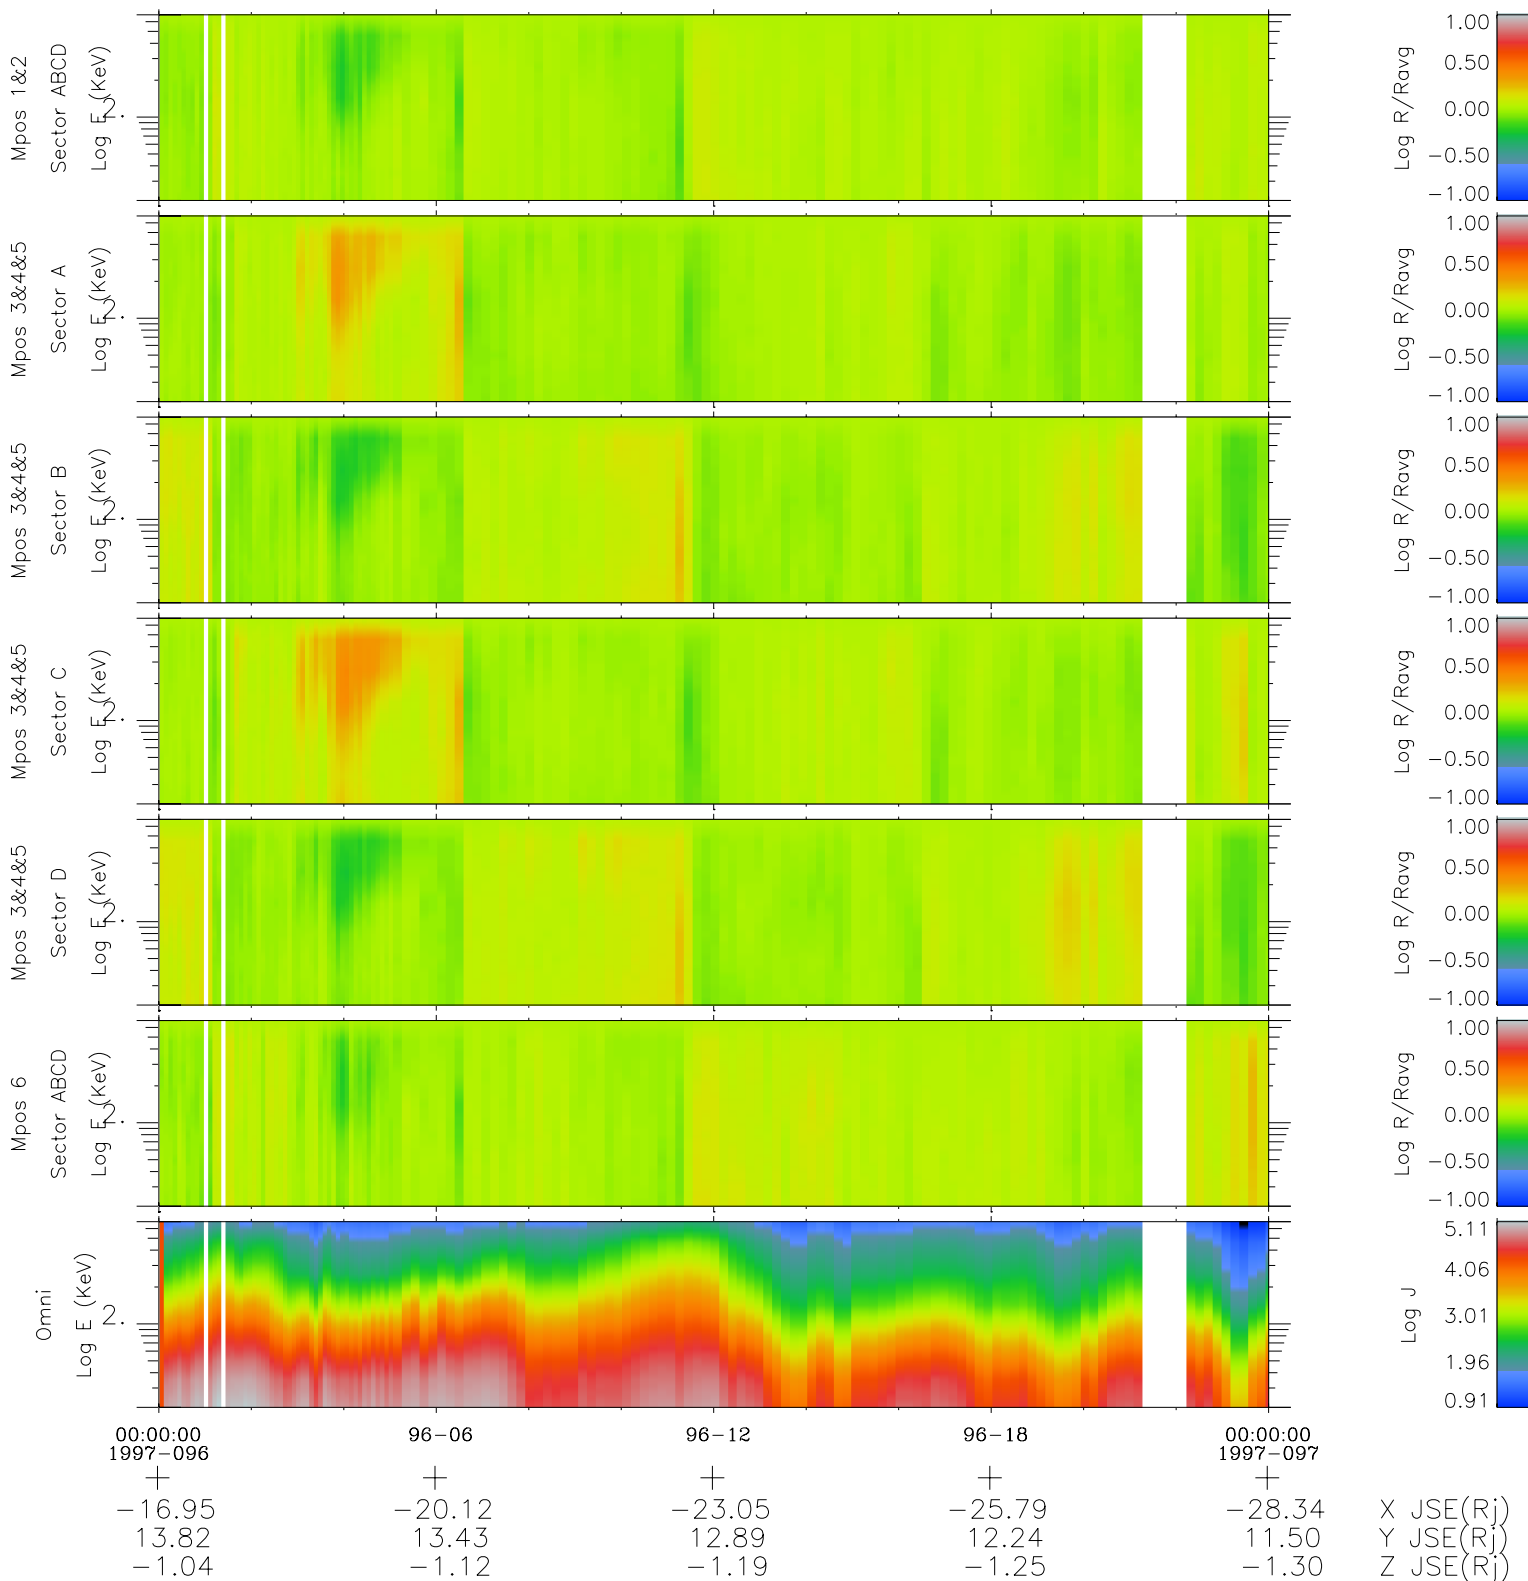

Galileo EPD Real Time R6 Electrons Spectra 97096

Software Version: RTSPEC_R6 V 1.20
 Data Production: 06-03-00
 Plot Production: Sat Sep 15 02:46:07 2001
 Color File: wondr3
 Geofactor File: 1.1

- ◇ = Jupiter look direction
- = Corotation look direction