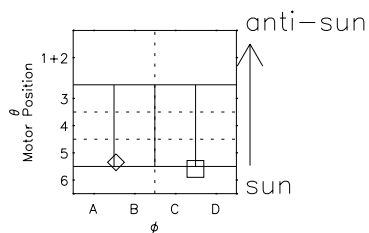

Galileo EPD Real Time R6 Electrons Spectra 97096

Software Version: RTSPEC_R6 V 1.20
 Data Production: 06-03-00
 Plot Production: Sat Sep 15 02:46:07 2001
 Color File: wondr3
 Geofactor File: 1.1

- ◇ = Jupiter look direction
- = Corotation look direction