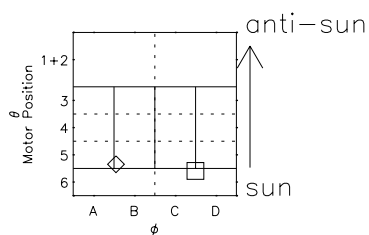

Galileo EPD Real Time R6 Ions Spectra 97096

Software Version: RTSPEC_R6 V 1.20
 Data Production: 06-03-00
 Plot Production: Sat Sep 15 02:45:59 2001
 Color File: wondr3
 Geofactor File: 1.1

- ◇ = Jupiter look direction
- = Corotation look direction