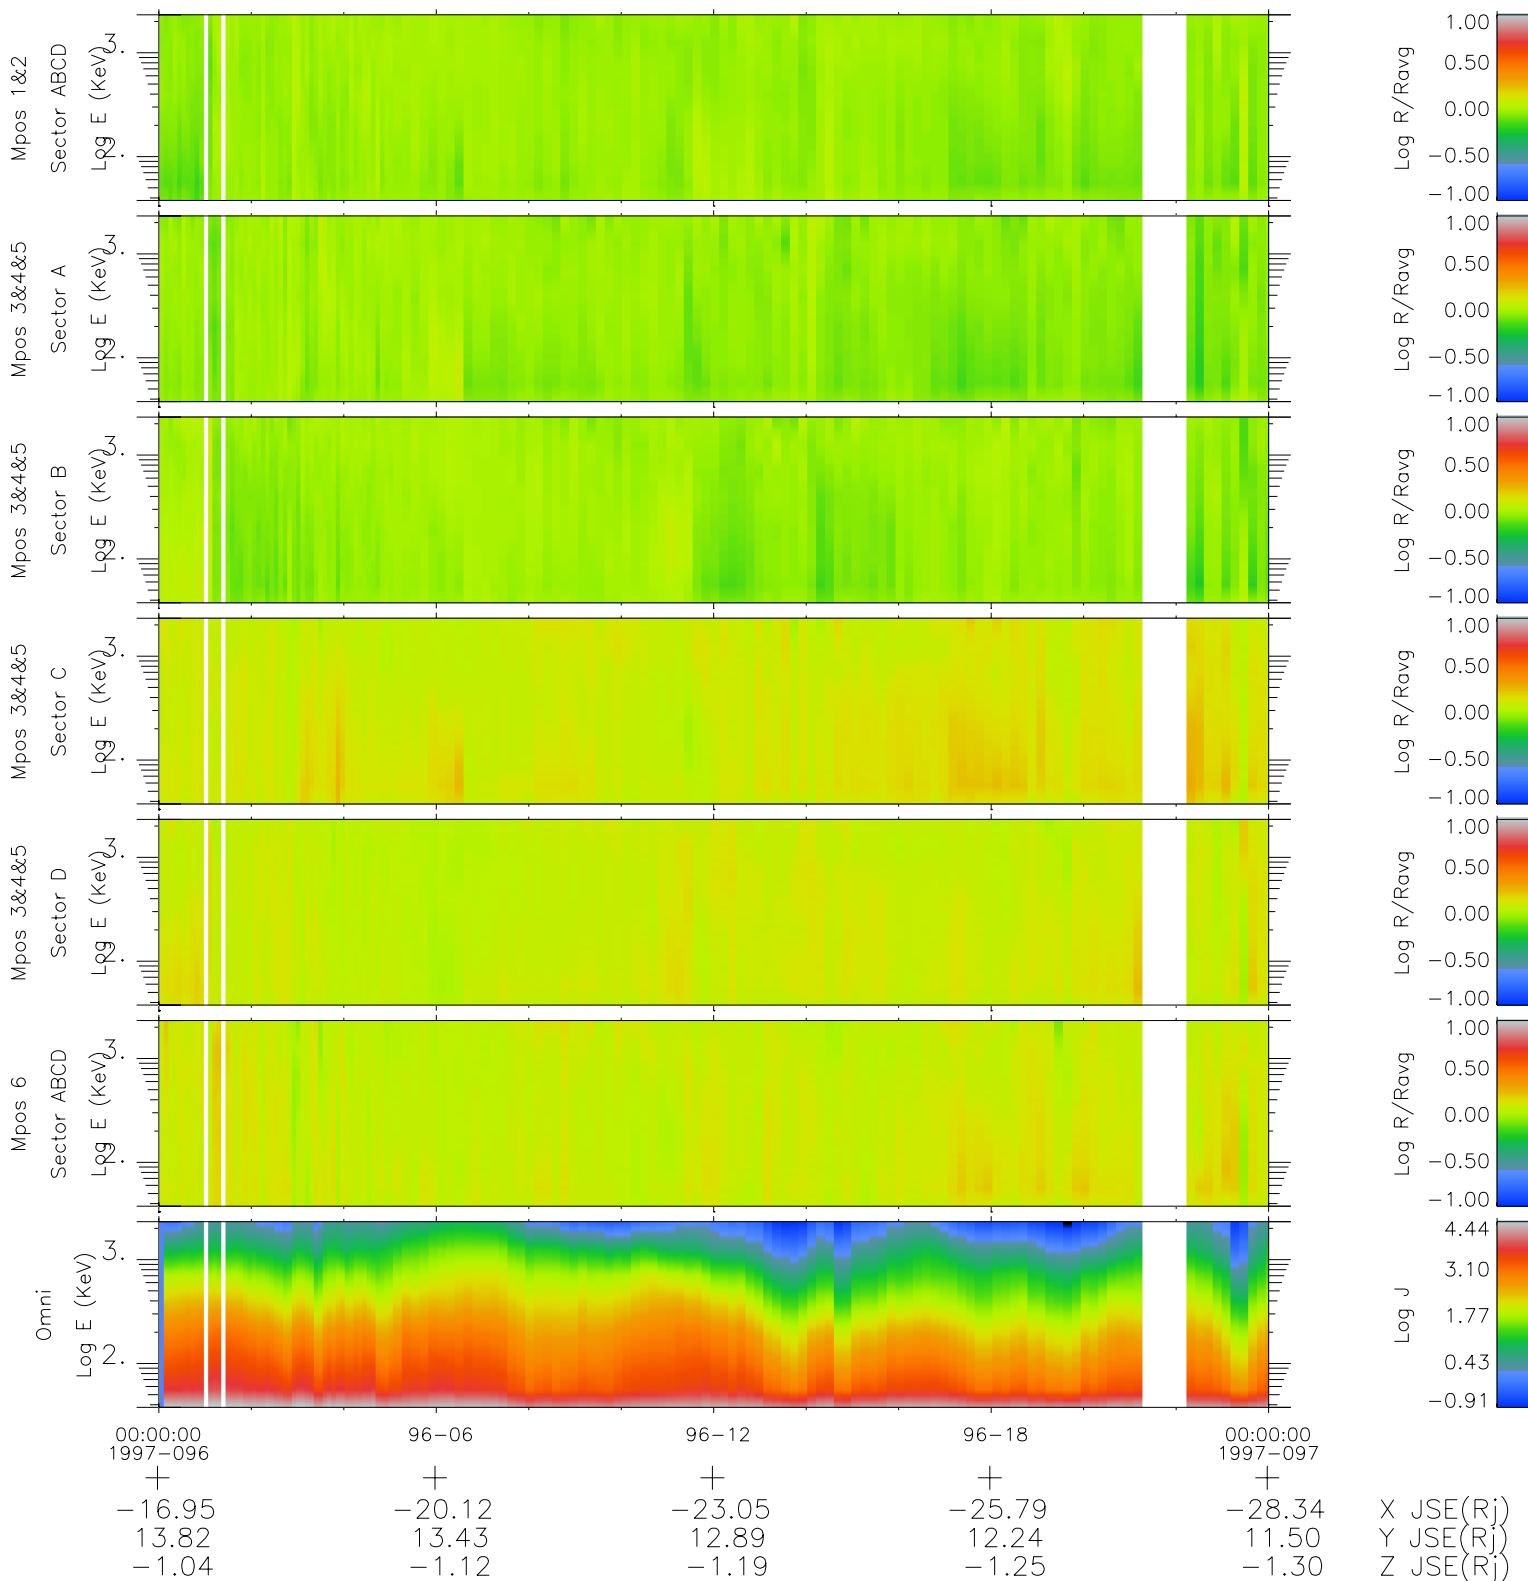

Galileo EPD Real Time R6 Ions Spectra 97096

Software Version: RTSPEC_R6 V 1.20
 Data Production: 06-03-00
 Plot Production: Sat Sep 15 02:45:59 2001
 Color File: wondr3
 Geofactor File: 1.1

- ◇ = Jupiter look direction
- = Corotation look direction