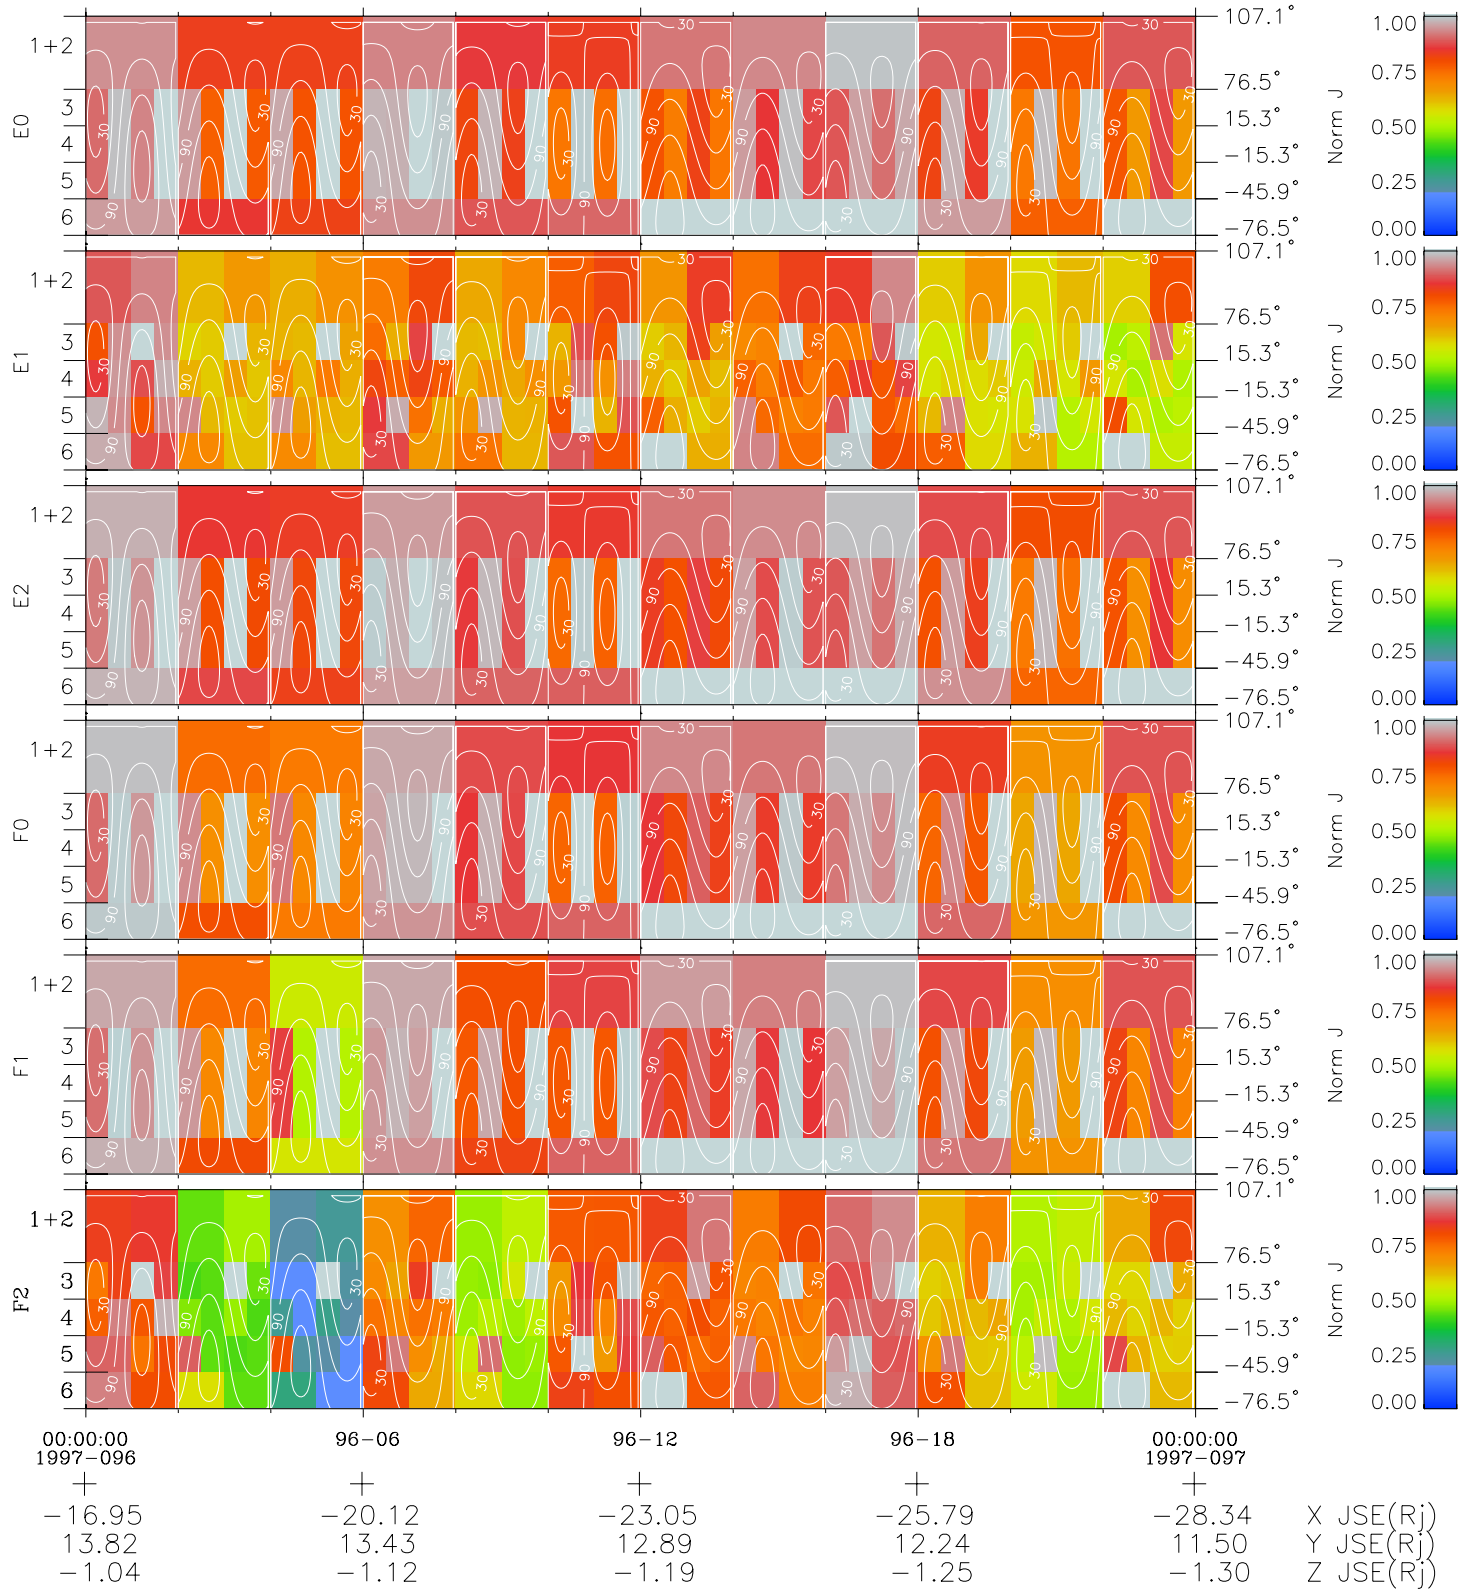

# Galileo EPD Real Time All-Sky Anisotropies 97096

Software Version: RTSKY\_NORM V 1.20  
 Data Production: 06-03-00  
 Plot Production: Sat Sep 15 02:47:04 2001  
 Color File: wondr3  
 Geofactor File: 1.1

◇ = Jupiter look direction  
 □ = Corotation look direction