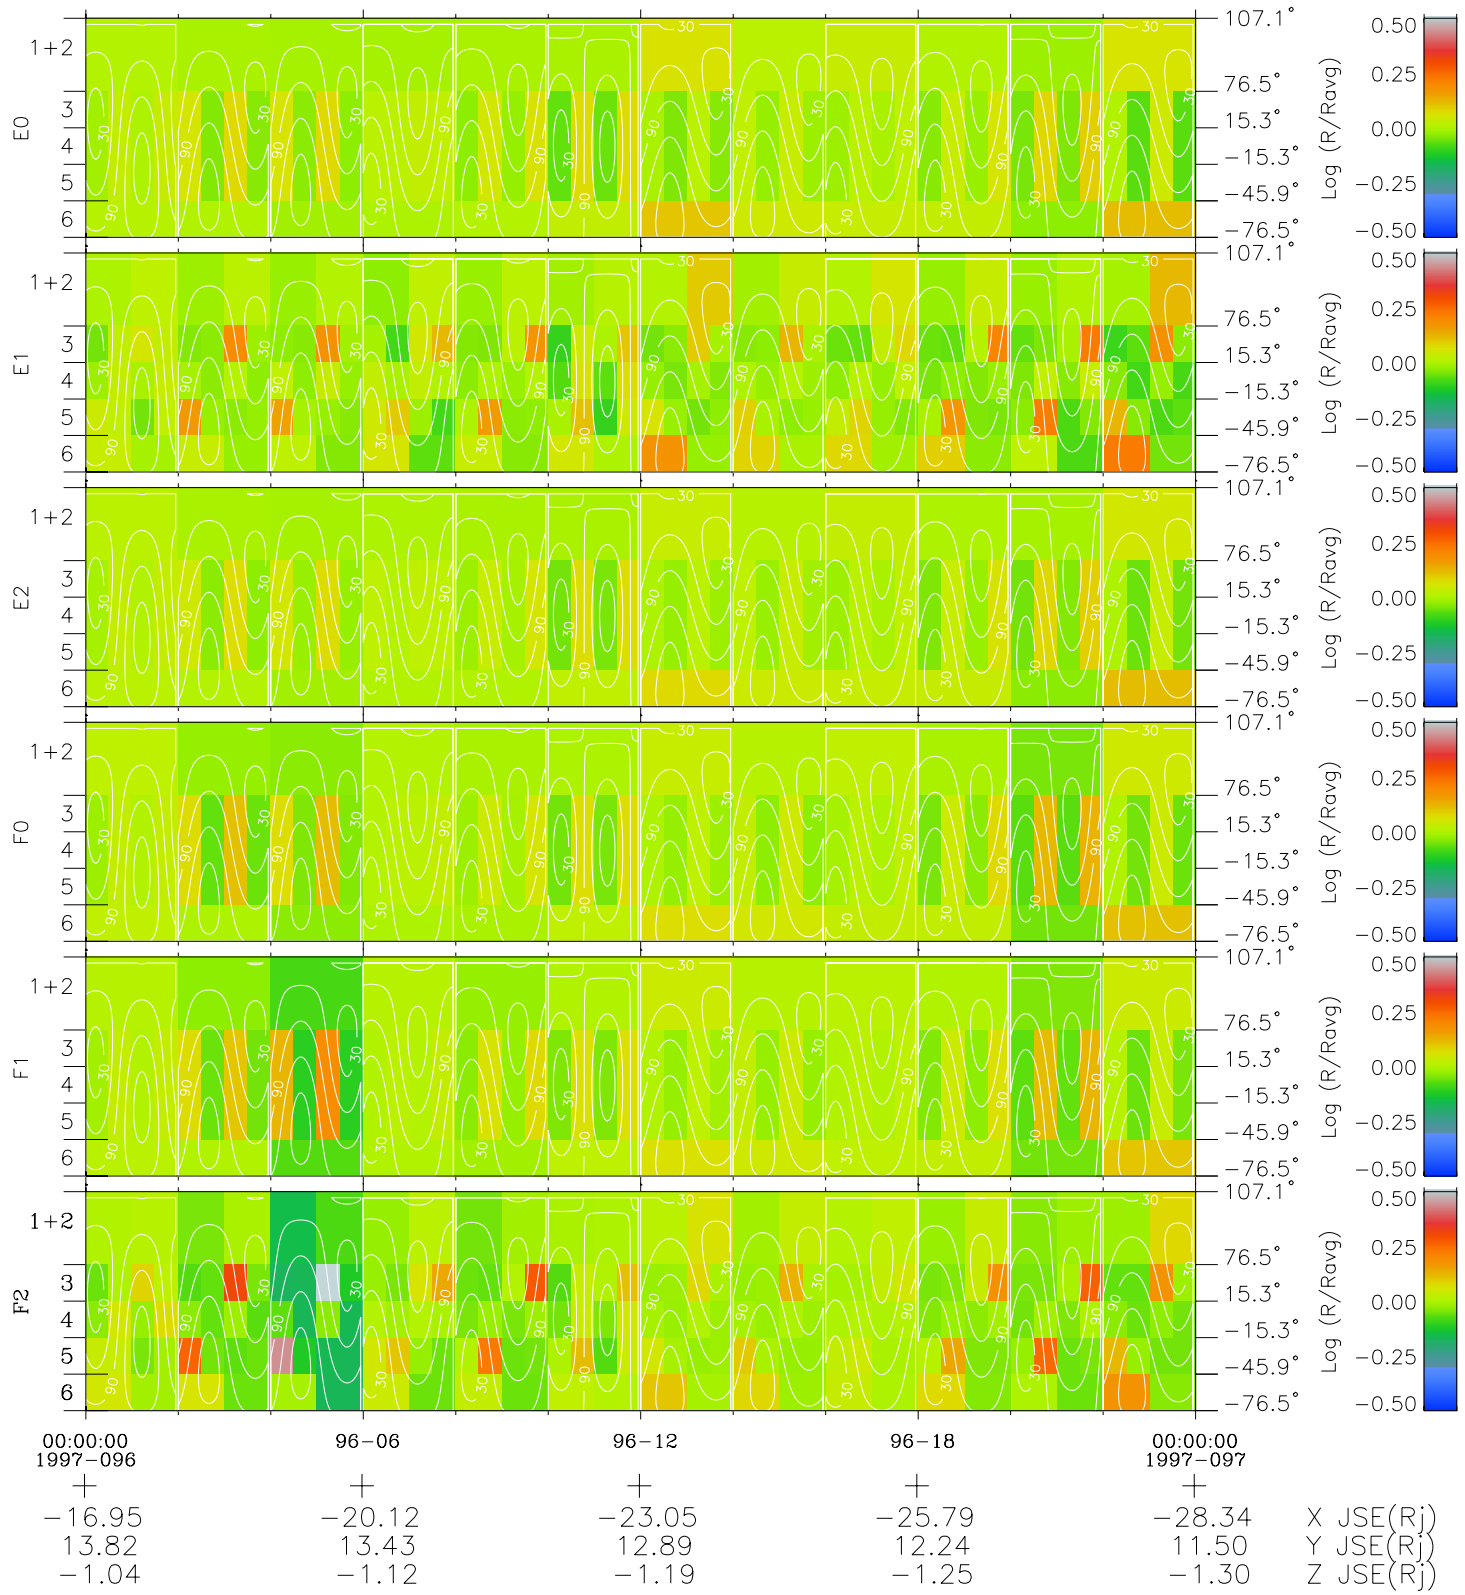

# Galileo EPD Real Time All-Sky Anisotropies 97096

Software Version: RTSKY\_MEAN V 1.20  
 Data Production: 06-03-00  
 Plot Production: Sat Sep 15 02:46:31 2001  
 Color File: wondr3  
 Geofactor File: 1.1

- ◇ = Jupiter look direction
- = Corotation look direction