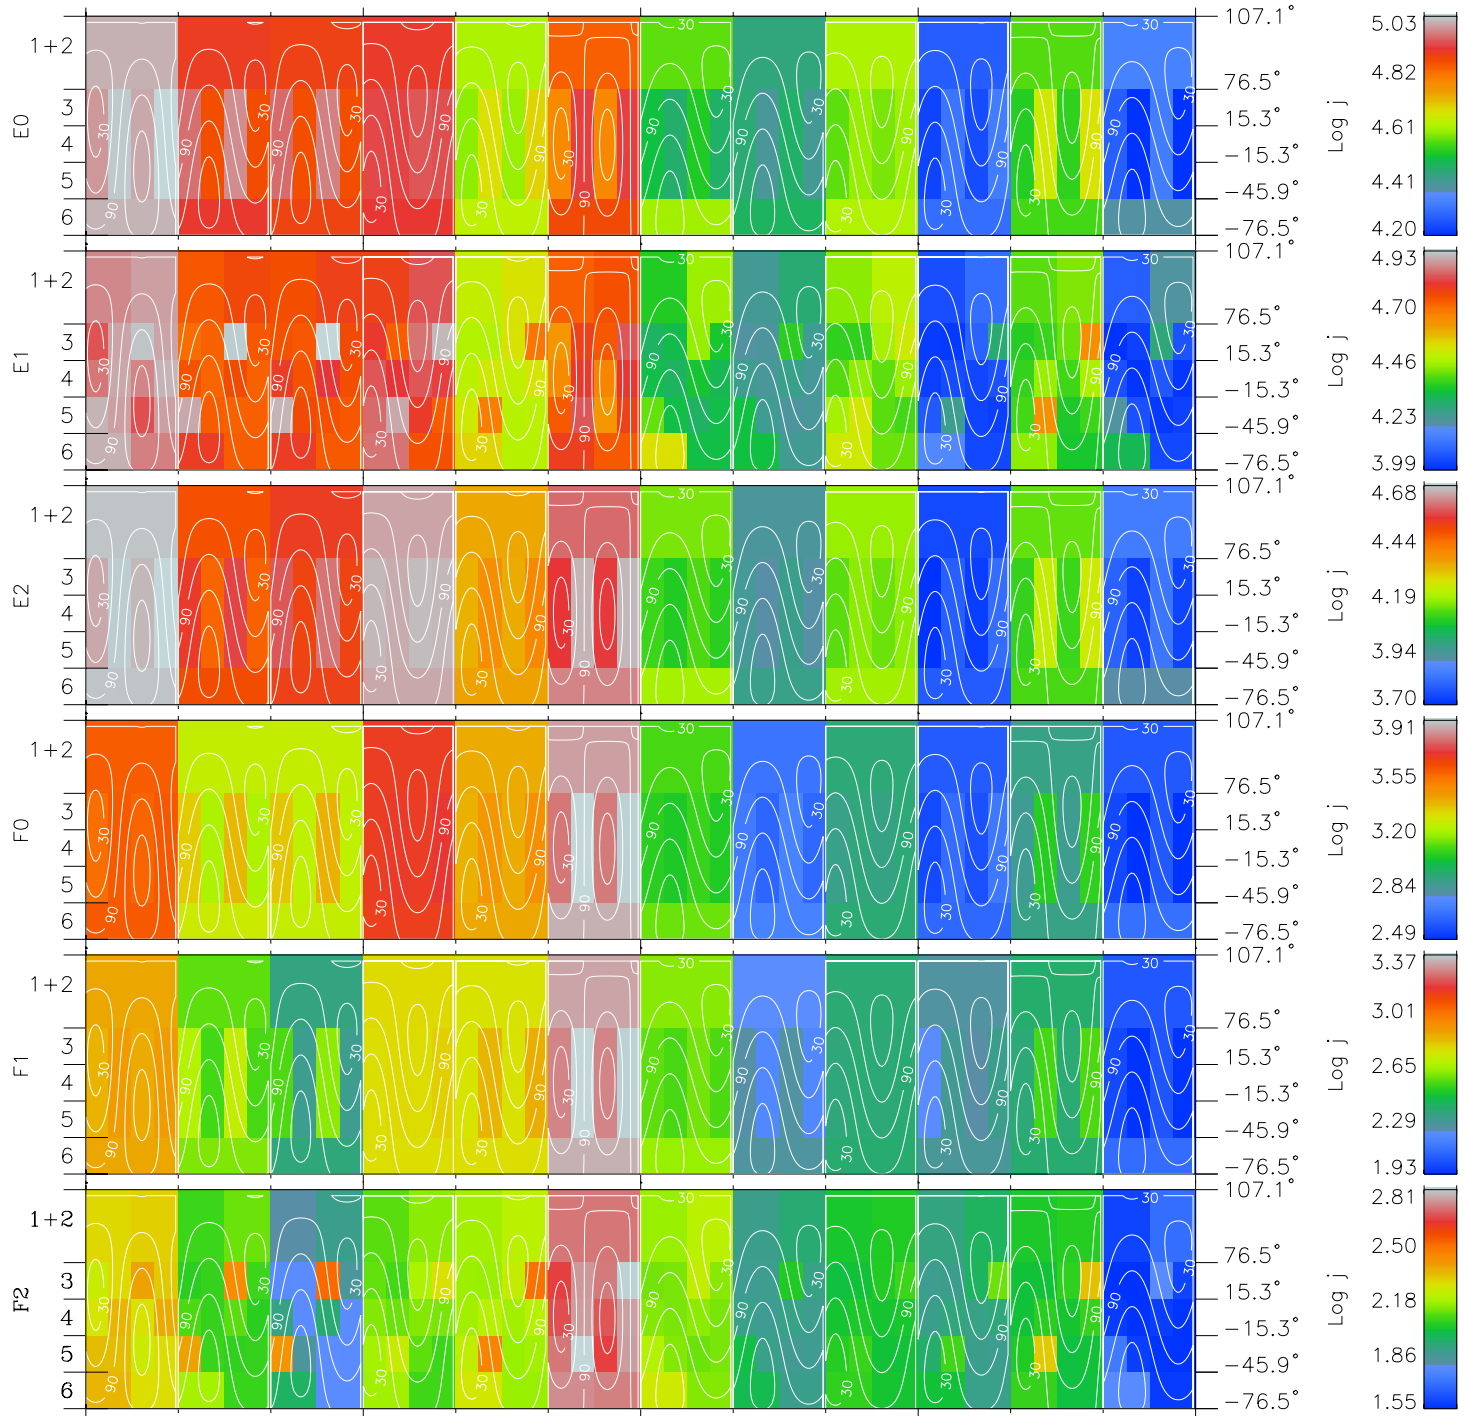

Galileo EPD Real Time All-Sky Anisotropies 97096

Software Version: RTSKY_FLUX V 1.20
 Data Production: 06-03-00
 Plot Production: Sat Sep 15 02:46:47 2001
 Color File: wondr3
 Geofactor File: 1.1

00:00:00 1997-096	96-06	96-12	96-18	00:00:00 1997-097	
+	+	+	+	+	
-16.95	-20.12	-23.05	-25.79	-28.34	X JSE(R _j)
13.82	13.43	12.89	12.24	11.50	Y JSE(R _j)
-1.04	-1.12	-1.19	-1.25	-1.30	Z JSE(R _j)

- ◇ = Jupiter look direction
- = Corotation look direction