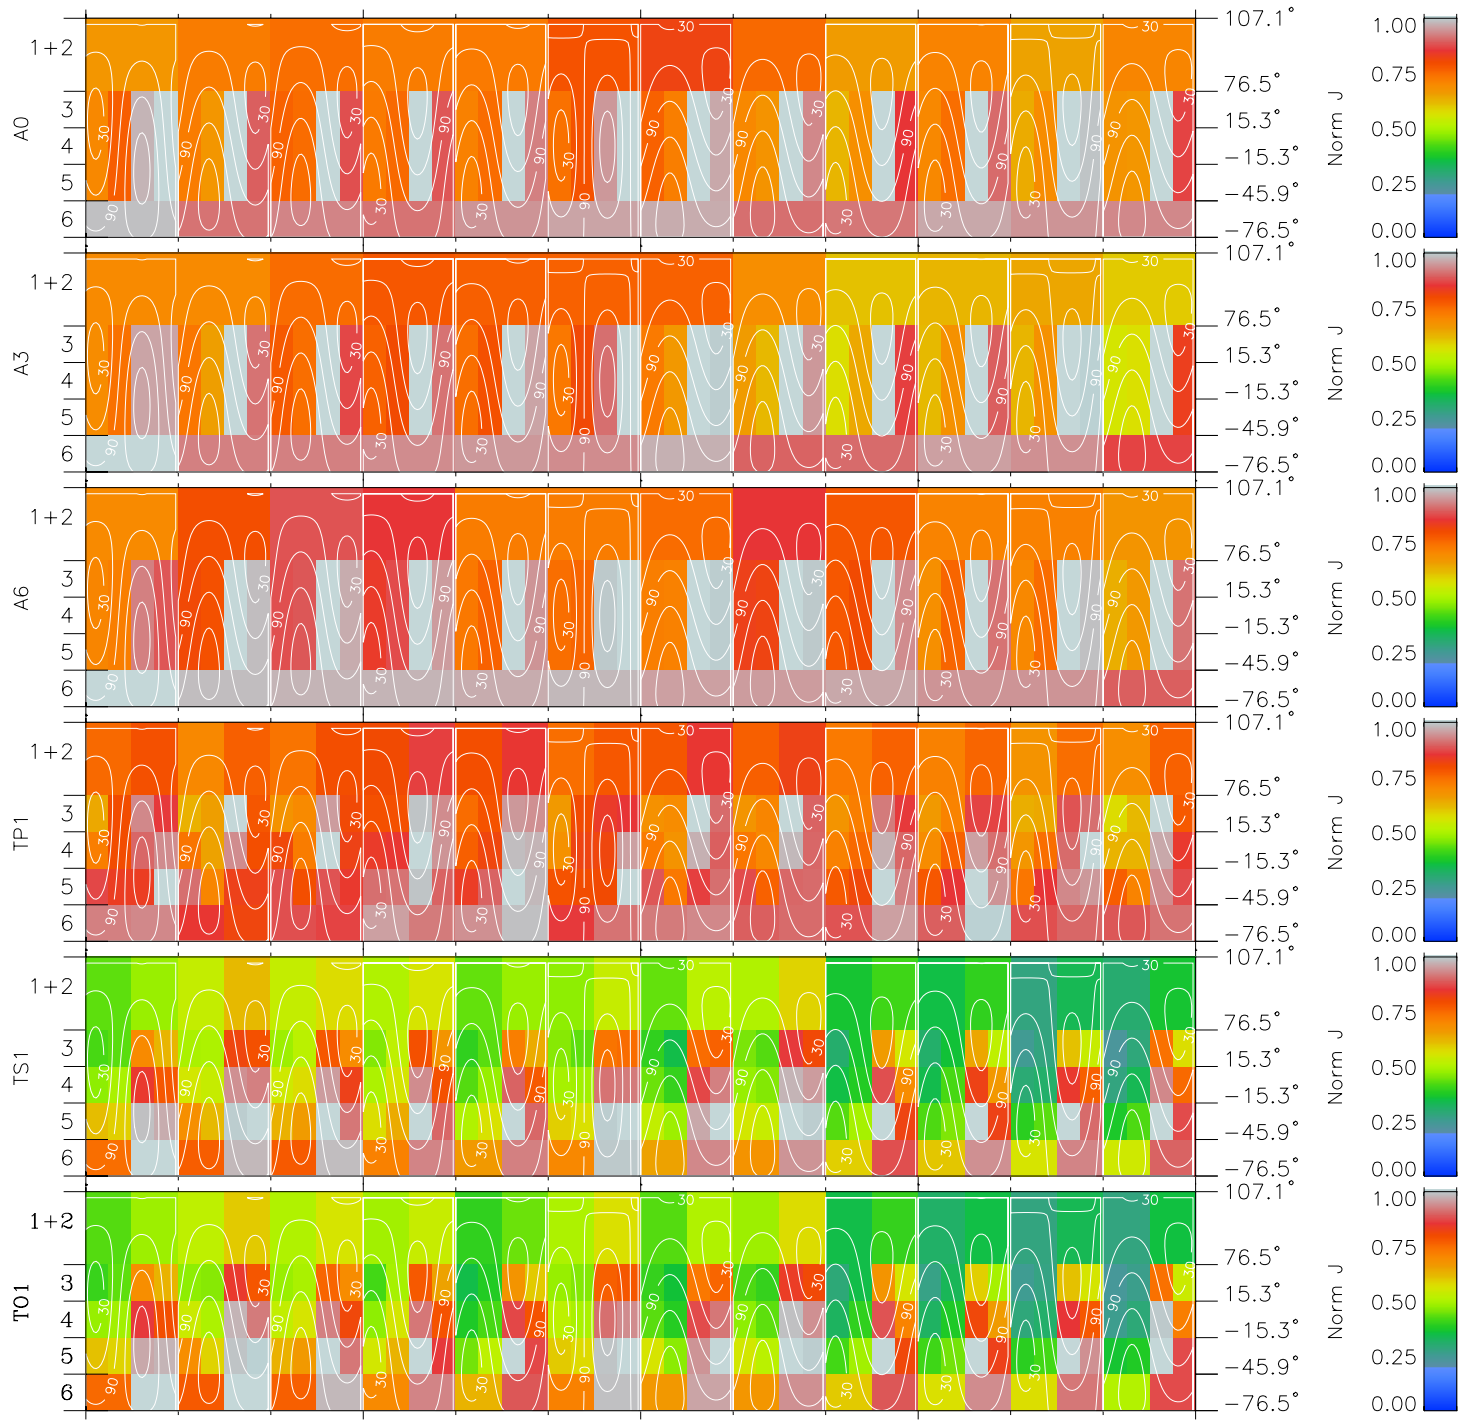

# Galileo EPD Real Time All-Sky Anisotropies 97096

Software Version: RTSKY\_NORM V 1.20  
 Data Production: 06-03-00  
 Plot Production: Sat Sep 15 02:46:55 2001  
 Color File: wondr3  
 Geofactor File: 1.1

00:00:00 1997-096	96-06	96-12	96-18	00:00:00 1997-097	
+	+	+	+	+	
-16.95	-20.12	-23.05	-25.79	-28.34	X JSE(R <sub>j</sub> )
13.82	13.43	12.89	12.24	11.50	Y JSE(R <sub>j</sub> )
-1.04	-1.12	-1.19	-1.25	-1.30	Z JSE(R <sub>j</sub> )

- ◇ = Jupiter look direction
- = Corotation look direction