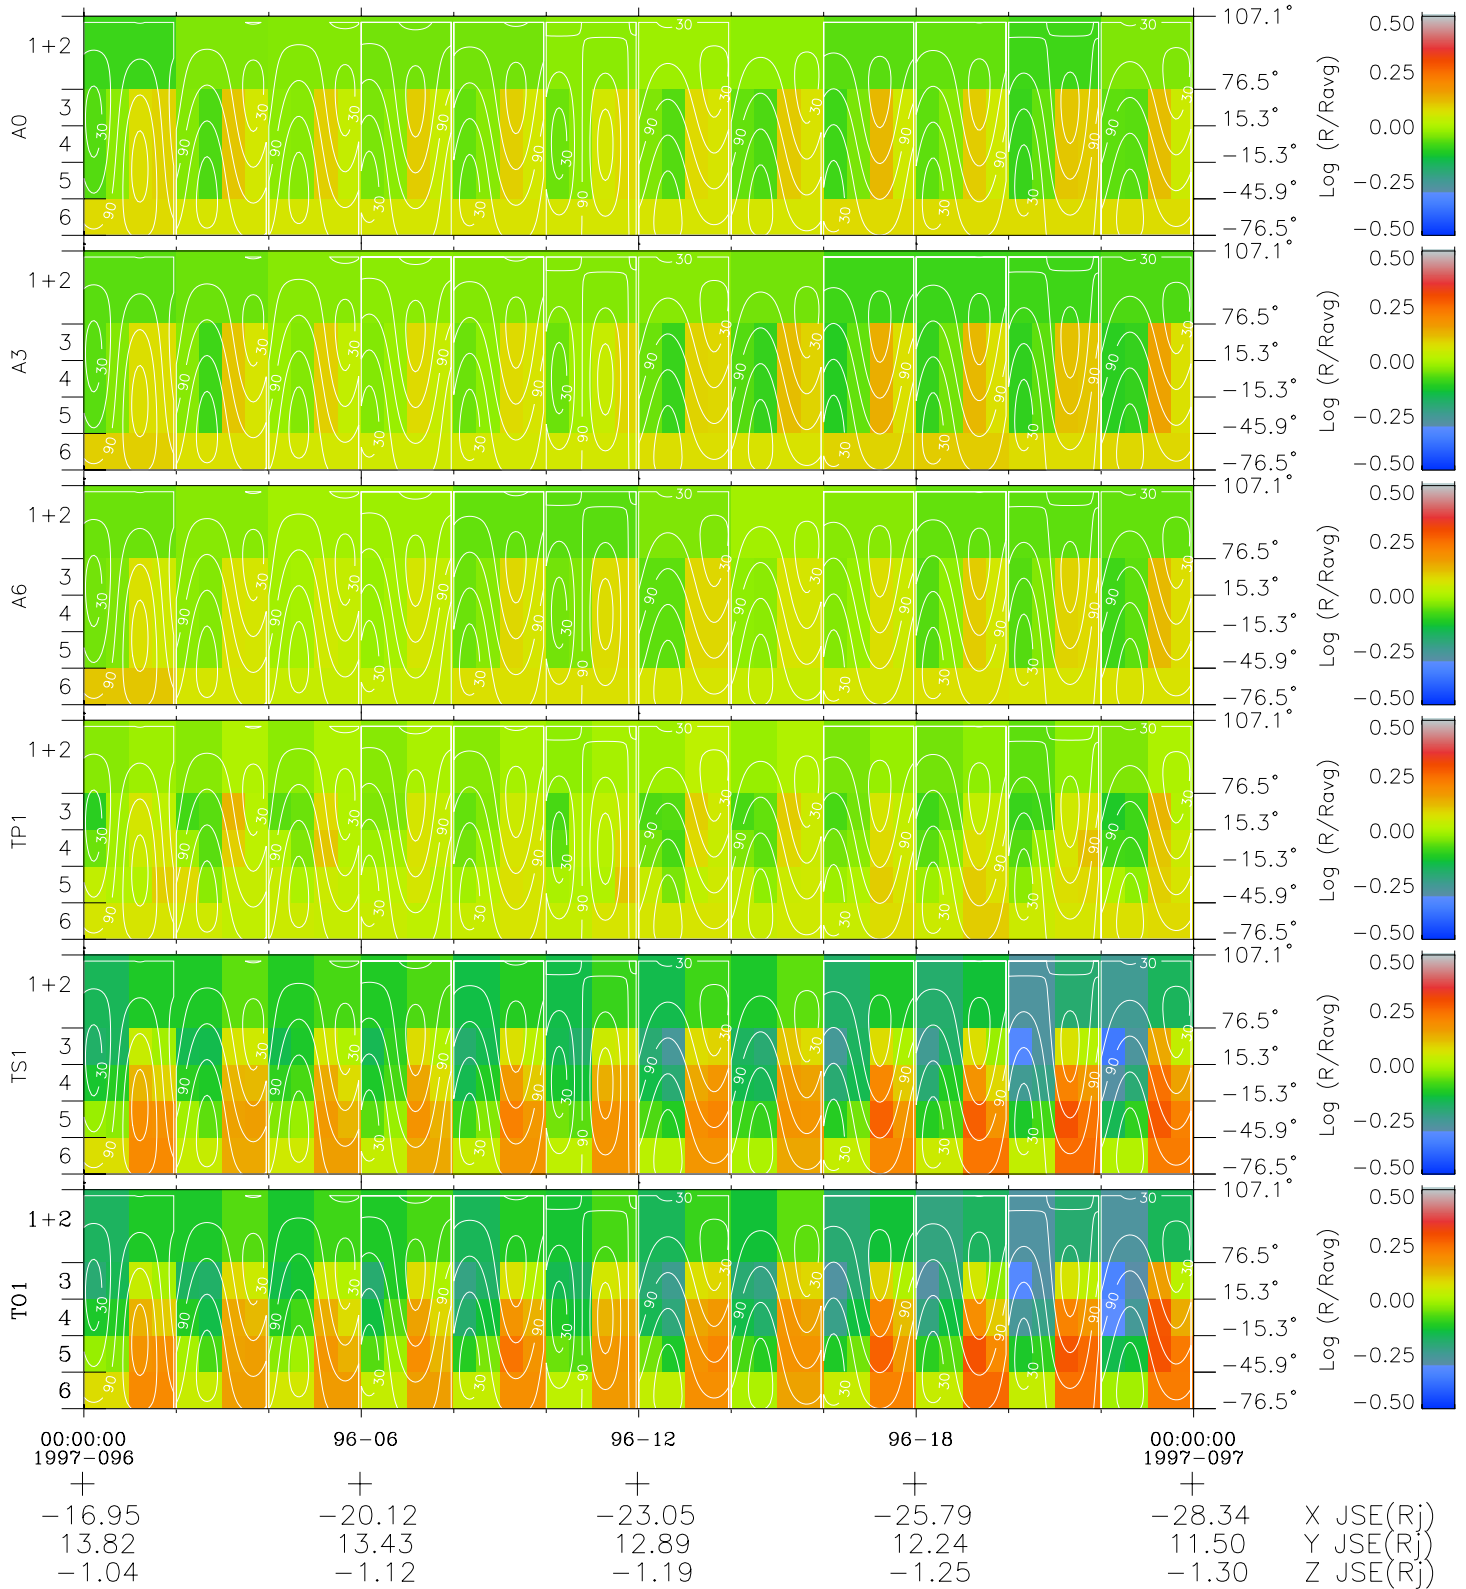

Galileo EPD Real Time All-Sky Anisotropies 97096

Software Version: RTSKY_MEAN V 1.20
 Data Production: 06-03-00
 Plot Production: Sat Sep 15 02:46:23 2001
 Color File: wondr3
 Geofactor File: 1.1

- ◇ = Jupiter look direction
- = Corotation look direction