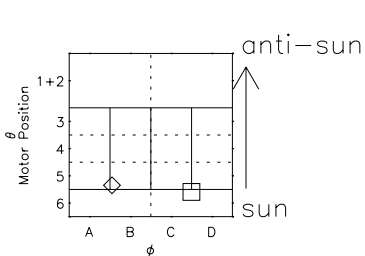

Galileo EPD Real Time All-Sky Anisotropies 97096

Software Version: RTSKY_MEAN V 1.20
 Data Production: 06-03-00
 Plot Production: Sat Sep 15 02:46:23 2001
 Color File: wondr3
 Geofactor File: 1.1

- ◇ = Jupiter look direction
- = Corotation look direction