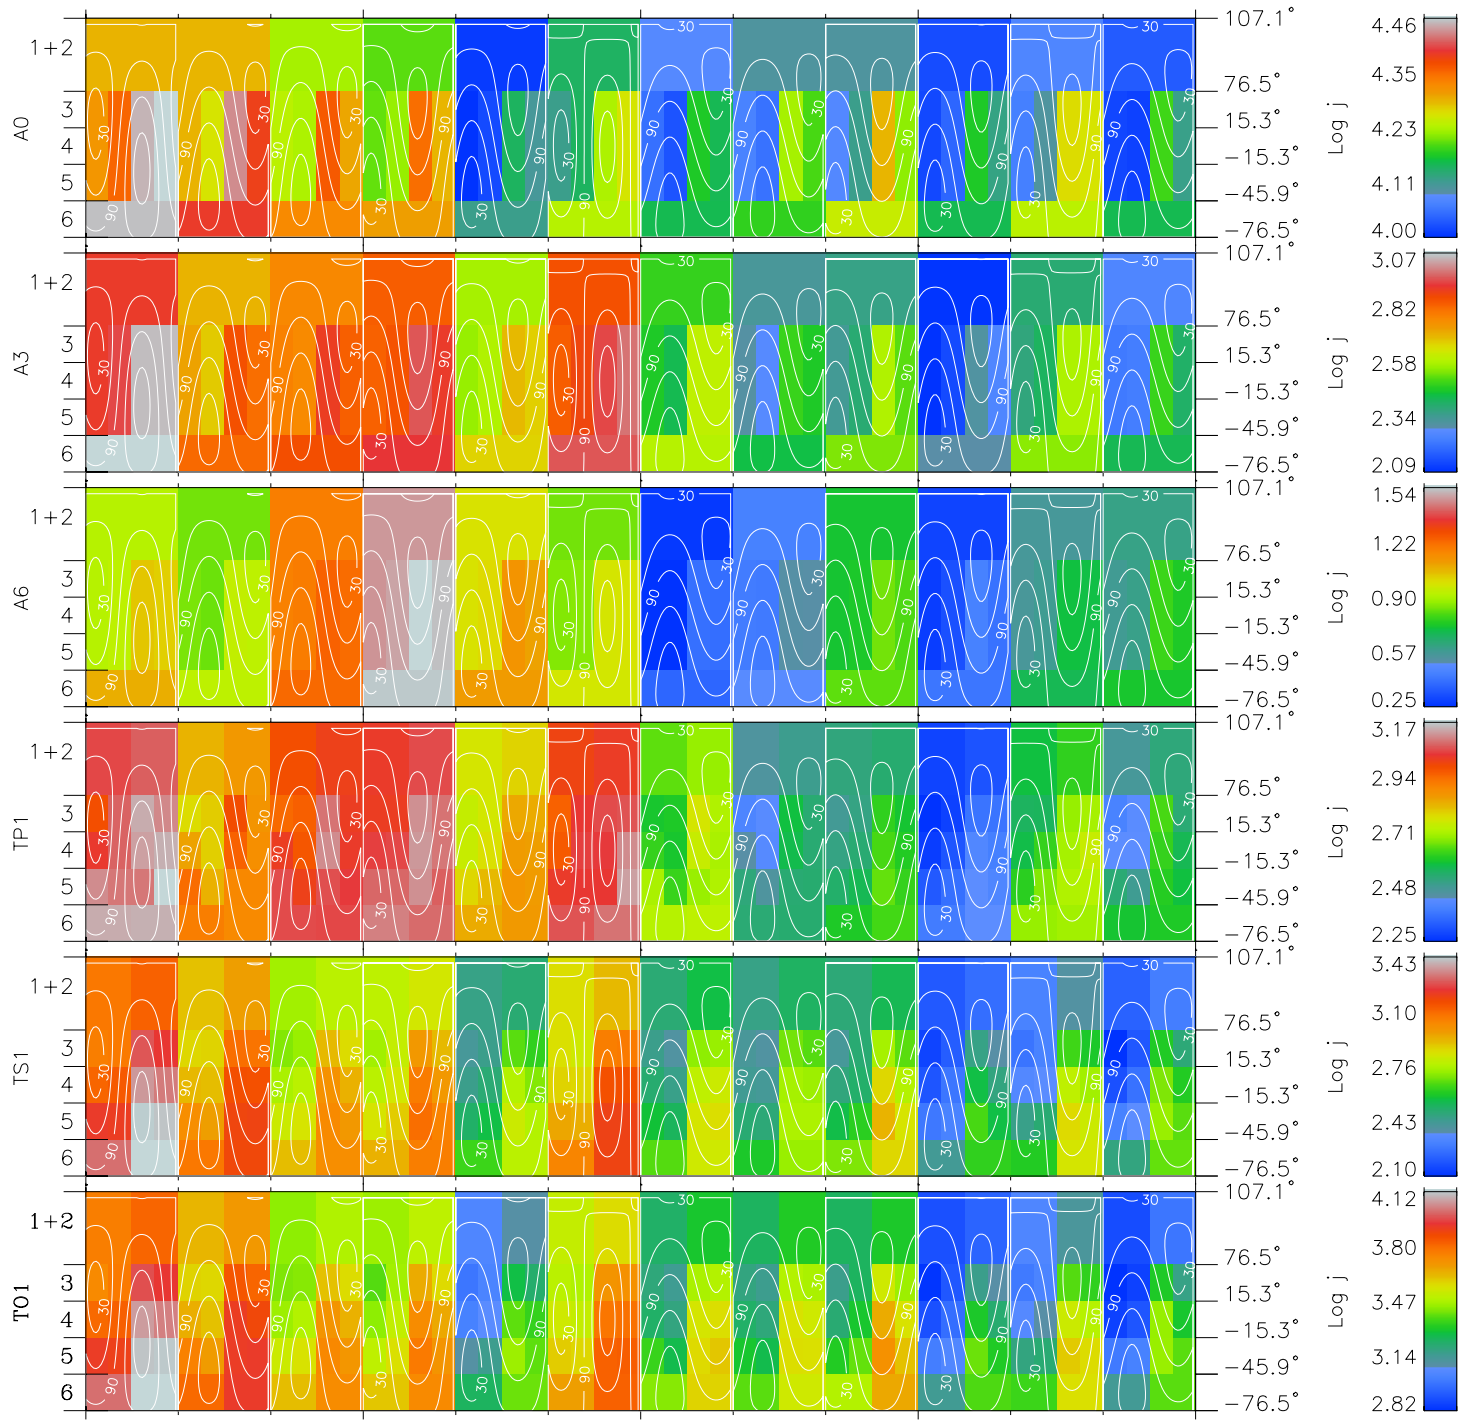

# Galileo EPD Real Time All-Sky Anisotropies 97096

Software Version: RTSKY\_FLUX V 1.20  
 Data Production: 06-03-00  
 Plot Production: Sat Sep 15 02:46:39 2001  
 Color File: wondr3  
 Geofactor File: 1.1

00:00:00 1997-096	96-06	96-12	96-18	00:00:00 1997-097	X JSE(R <sub>j</sub> )
+ -16.95	+ -20.12	+ -23.05	+ -25.79	+ -28.34	Y JSE(R <sub>j</sub> )
13.82	13.43	12.89	12.24	11.50	Z JSE(R <sub>j</sub> )
-1.04	-1.12	-1.19	-1.25	-1.30	

- ◇ = Jupiter look direction
- = Corotation look direction