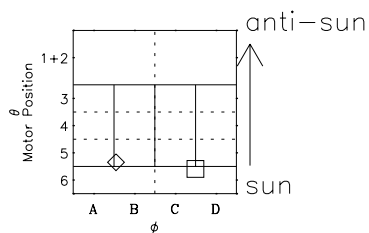

Galileo EPD Real-Time Omni 97096

Software Version: RTLINE_OMNI V 1.20
Data Production: 06-03-00
Plot Production: Sat Sep 15 02:48:32 2001

◇ = Jupiter look direction
□ = Corotation look direction