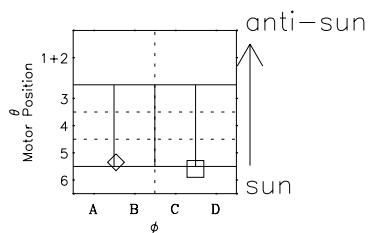

# Galileo EPD Real-Time Omni 97096

Software Version: RTLINE\_OMNI V 1.20  
Data Production: 06-03-00  
Plot Production: Sat Sep 15 02:48:31 2001

◇ = Jupiter look direction  
□ = Corotation look direction