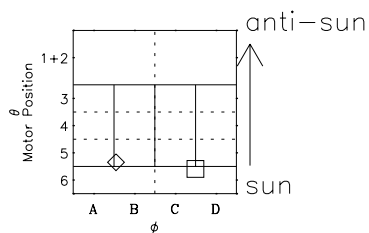

Galileo EPD Real-Time Omni 97096

Software Version: RTLINE_OMNI V 1.20
Data Production: 06-03-00
Plot Production: Sat Sep 15 02:48:31 2001

- ◇ = Jupiter look direction
- = Corotation look direction