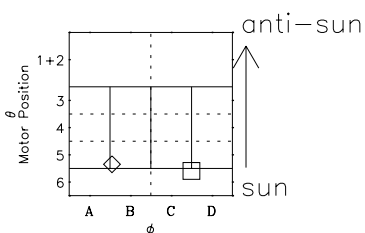

# Galileo EPD Real-Time Six-Sector 97096

Software Version: RTLINE\_R6 V 1.20  
Data Production: 06-03-00  
Plot Production: Sat Sep 15 02:48:41 2001

◇ = Jupiter look direction  
□ = Corotation look direction