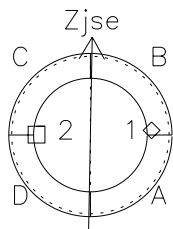

# Galileo EPD Real-Time Six-Sector 97096

Software Version: RTLINE\_R6 V 1.20  
Data Production: 06-03-00  
Plot Production: Sat Sep 15 02:48:41 2001

◇ = Jupiter look direction  
□ = Corotation look direction