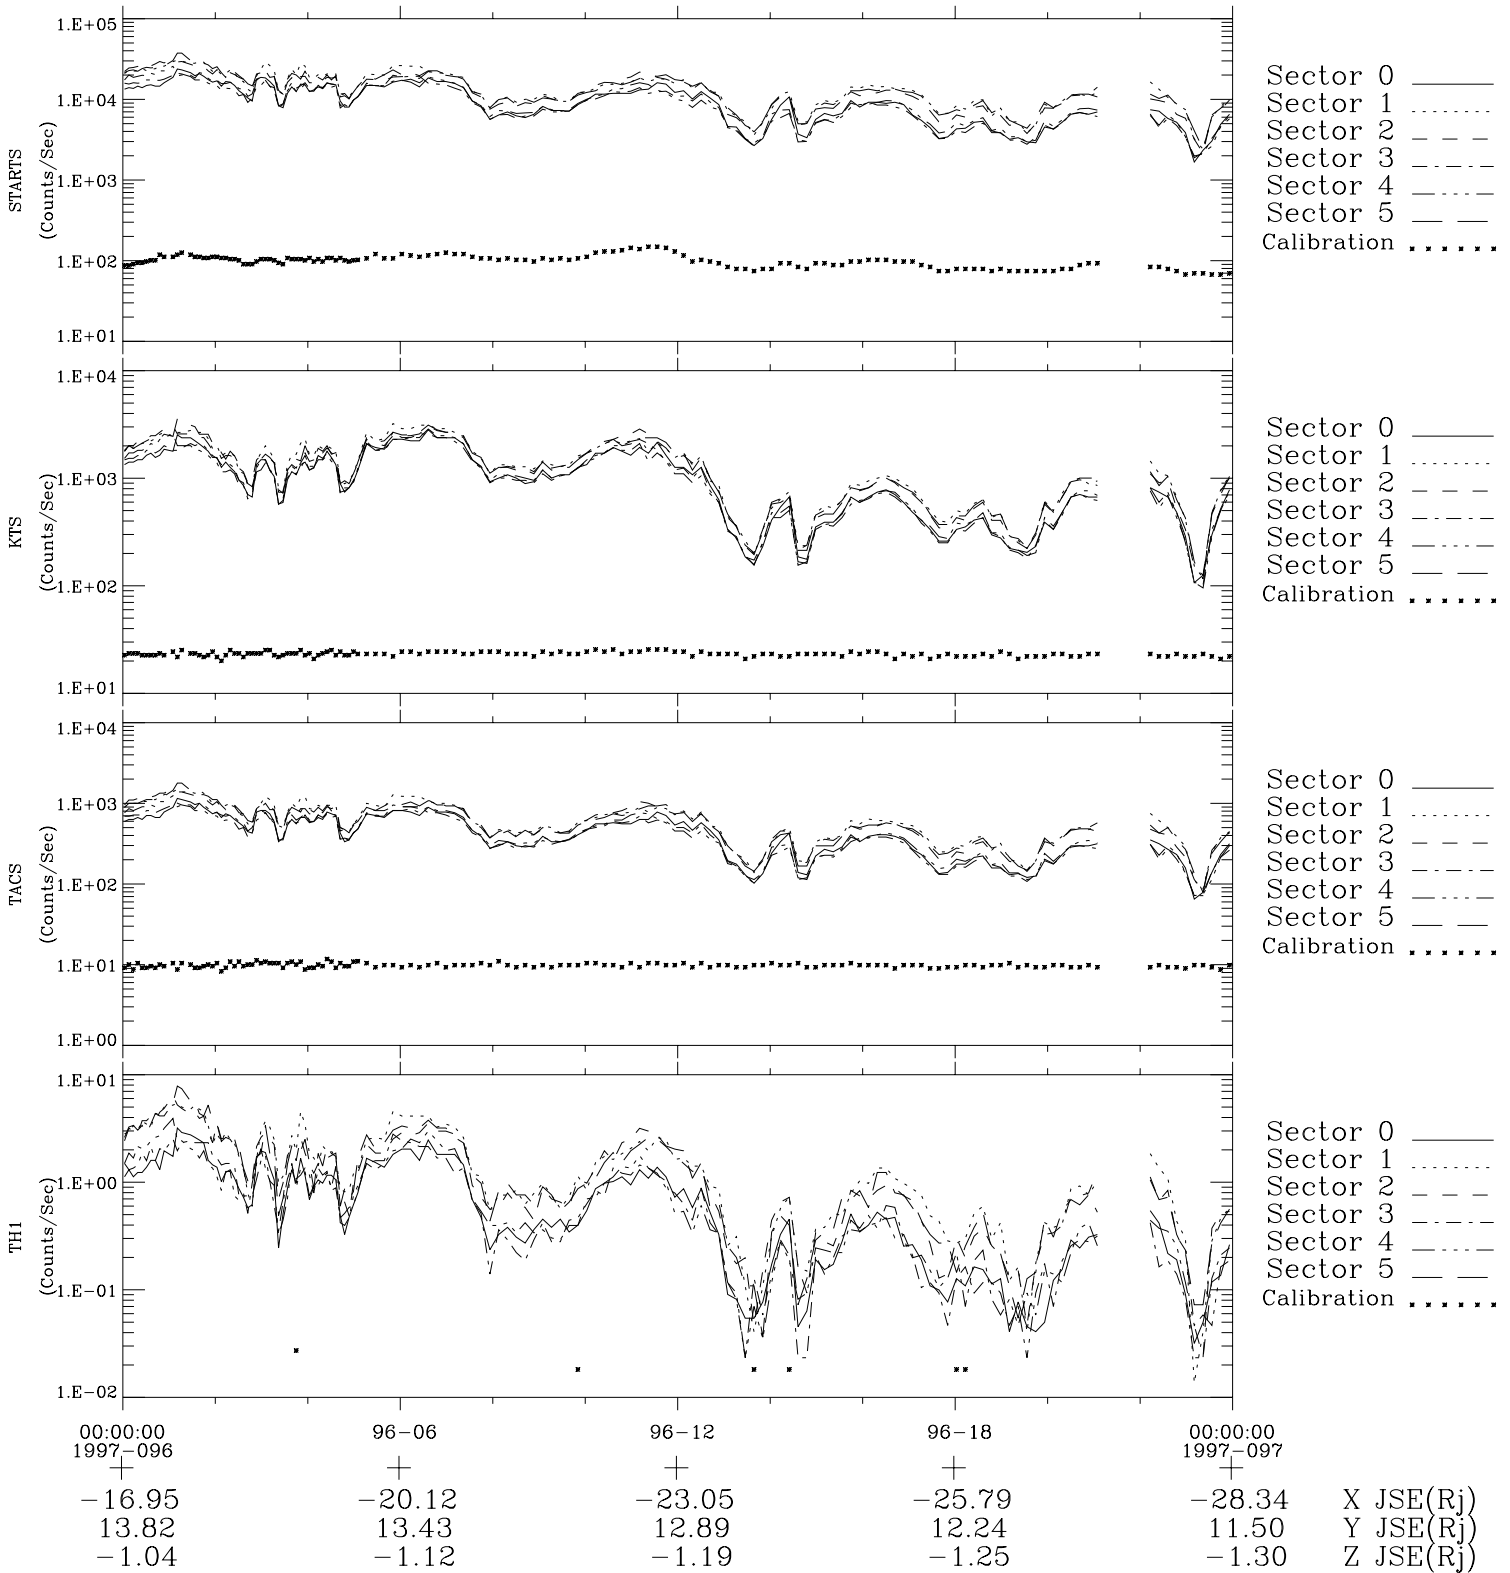

# Galileo EPD Real-Time Six-Sector 97096

Software Version: RTLINE\_R6 V 1.20  
Data Production: 06-03-00  
Plot Production: Sat Sep 15 02:48:41 2001

◇ = Jupiter look direction  
□ = Corotation look direction