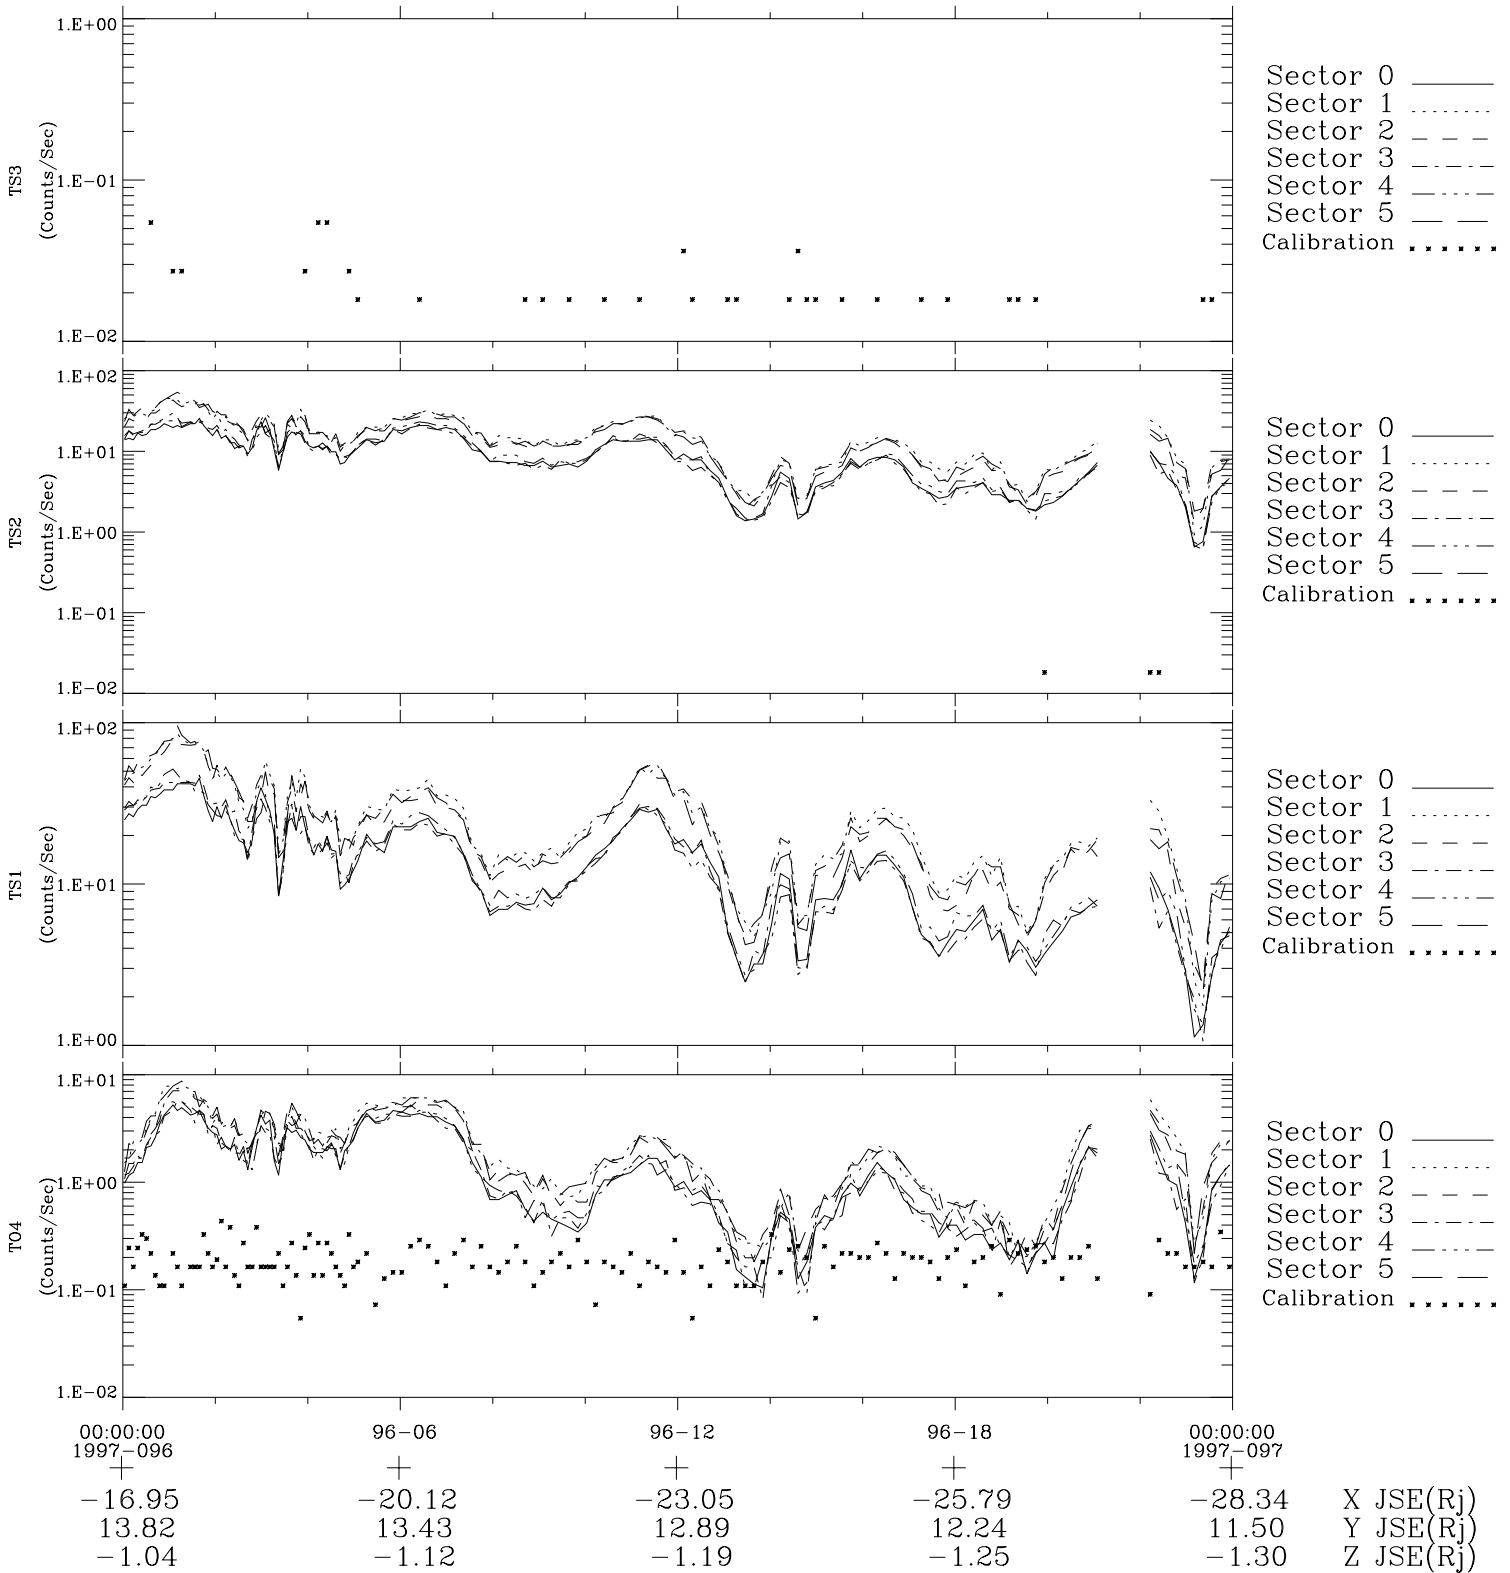

Galileo EPD Real-Time Six-Sector 97096

Software Version: RTLINE_R6 V 1.20
Data Production: 06-03-00
Plot Production: Sat Sep 15 02:48:40 2001

◇ = Jupiter look direction
□ = Corotation look direction