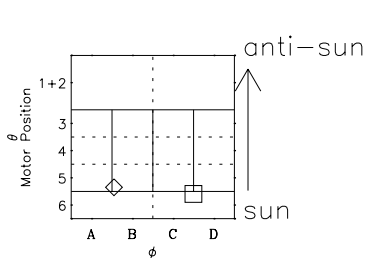

Galileo EPD Real-Time Six-Sector 97096

Software Version: RTLINE_R6 V 1.20
Data Production: 06-03-00
Plot Production: Sat Sep 15 02:48:40 2001

◇ = Jupiter look direction
□ = Corotation look direction