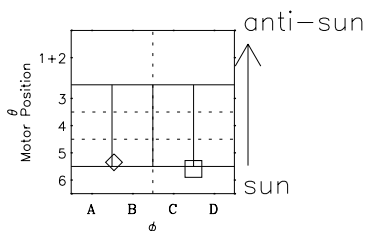

Galileo EPD Real-Time Six-Sector 97096

Software Version: RTLINE_R6 V 1.20
Data Production: 06-03-00
Plot Production: Sat Sep 15 02:48:39 2001

◇ = Jupiter look direction
□ = Corotation look direction