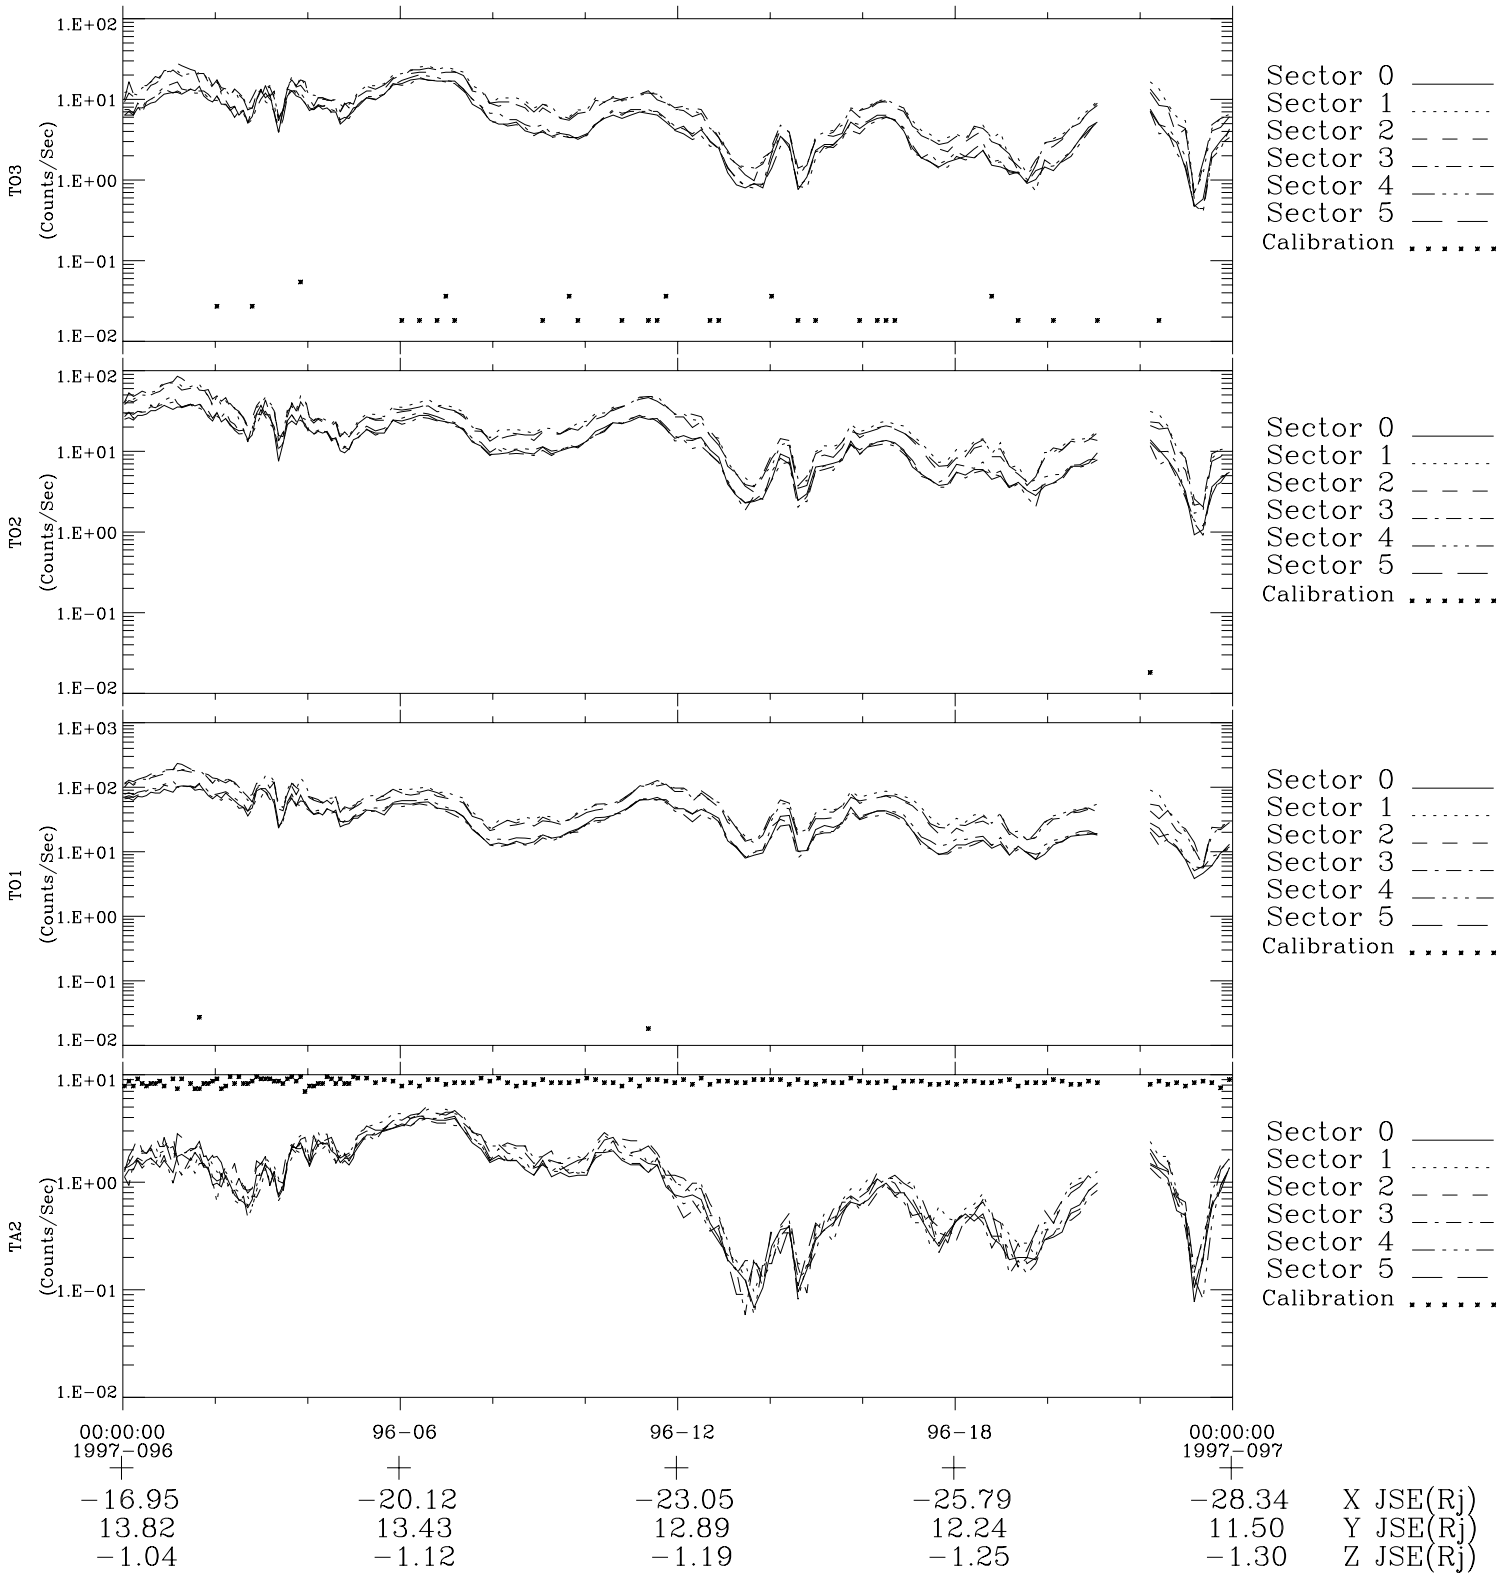

Galileo EPD Real-Time Six-Sector 97096

Software Version: RTLINE_R6 V 1.20
Data Production: 06-03-00
Plot Production: Sat Sep 15 02:48:39 2001

◇ = Jupiter look direction
□ = Corotation look direction