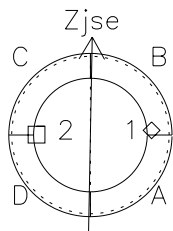

Galileo EPD Real-Time Six-Sector 97096

Software Version: RTLINE_R6 V 1.20
Data Production: 06-03-00
Plot Production: Sat Sep 15 02:48:39 2001

◇ = Jupiter look direction
□ = Corotation look direction