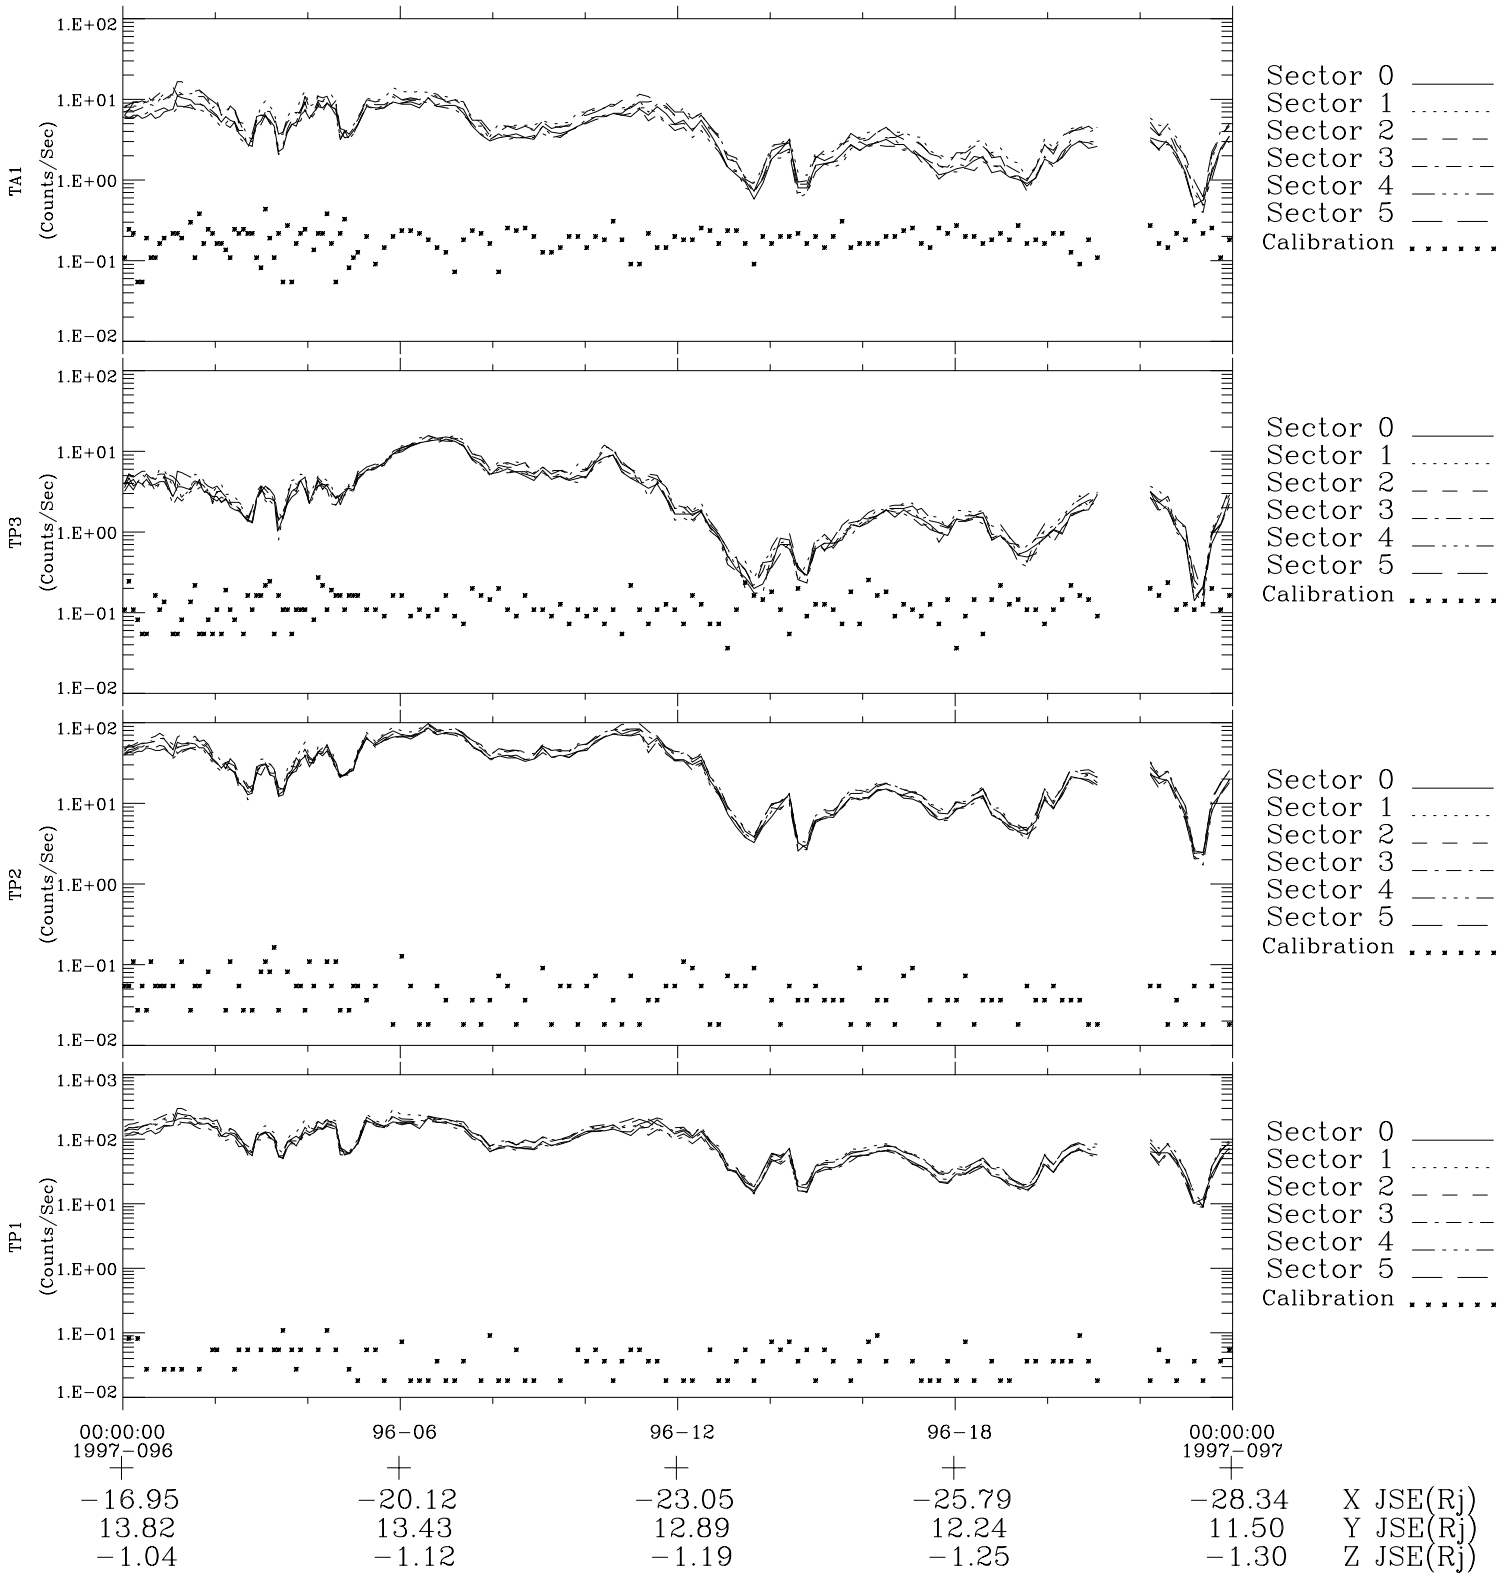

Galileo EPD Real-Time Six-Sector 97096

Software Version: RTLINE_R6 V 1.20
Data Production: 06-03-00
Plot Production: Sat Sep 15 02:48:39 2001

◇ = Jupiter look direction
□ = Corotation look direction