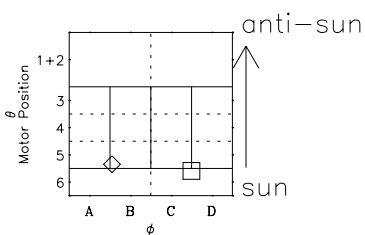

Galileo EPD Real-Time Six-Sector 97096

Software Version: RTLINE_R6 V 1.20
Data Production: 06-03-00
Plot Production: Sat Sep 15 02:48:39 2001

◇ = Jupiter look direction
□ = Corotation look direction