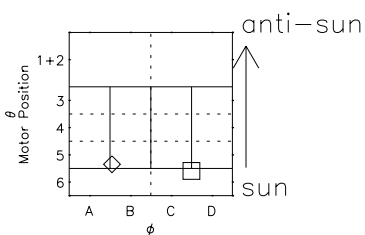

Galileo EPD Real Elevation Anisotropies 97096

Software Version: RTELEV_NORM V 1.20
 Data Production: 06-03-00
 Plot Production: Sat Sep 15 02:47:45 2001
 Color File: wondr3
 Geofactor File: 1.1

- ◇ = Jupiter look direction
- = Corotation look direction