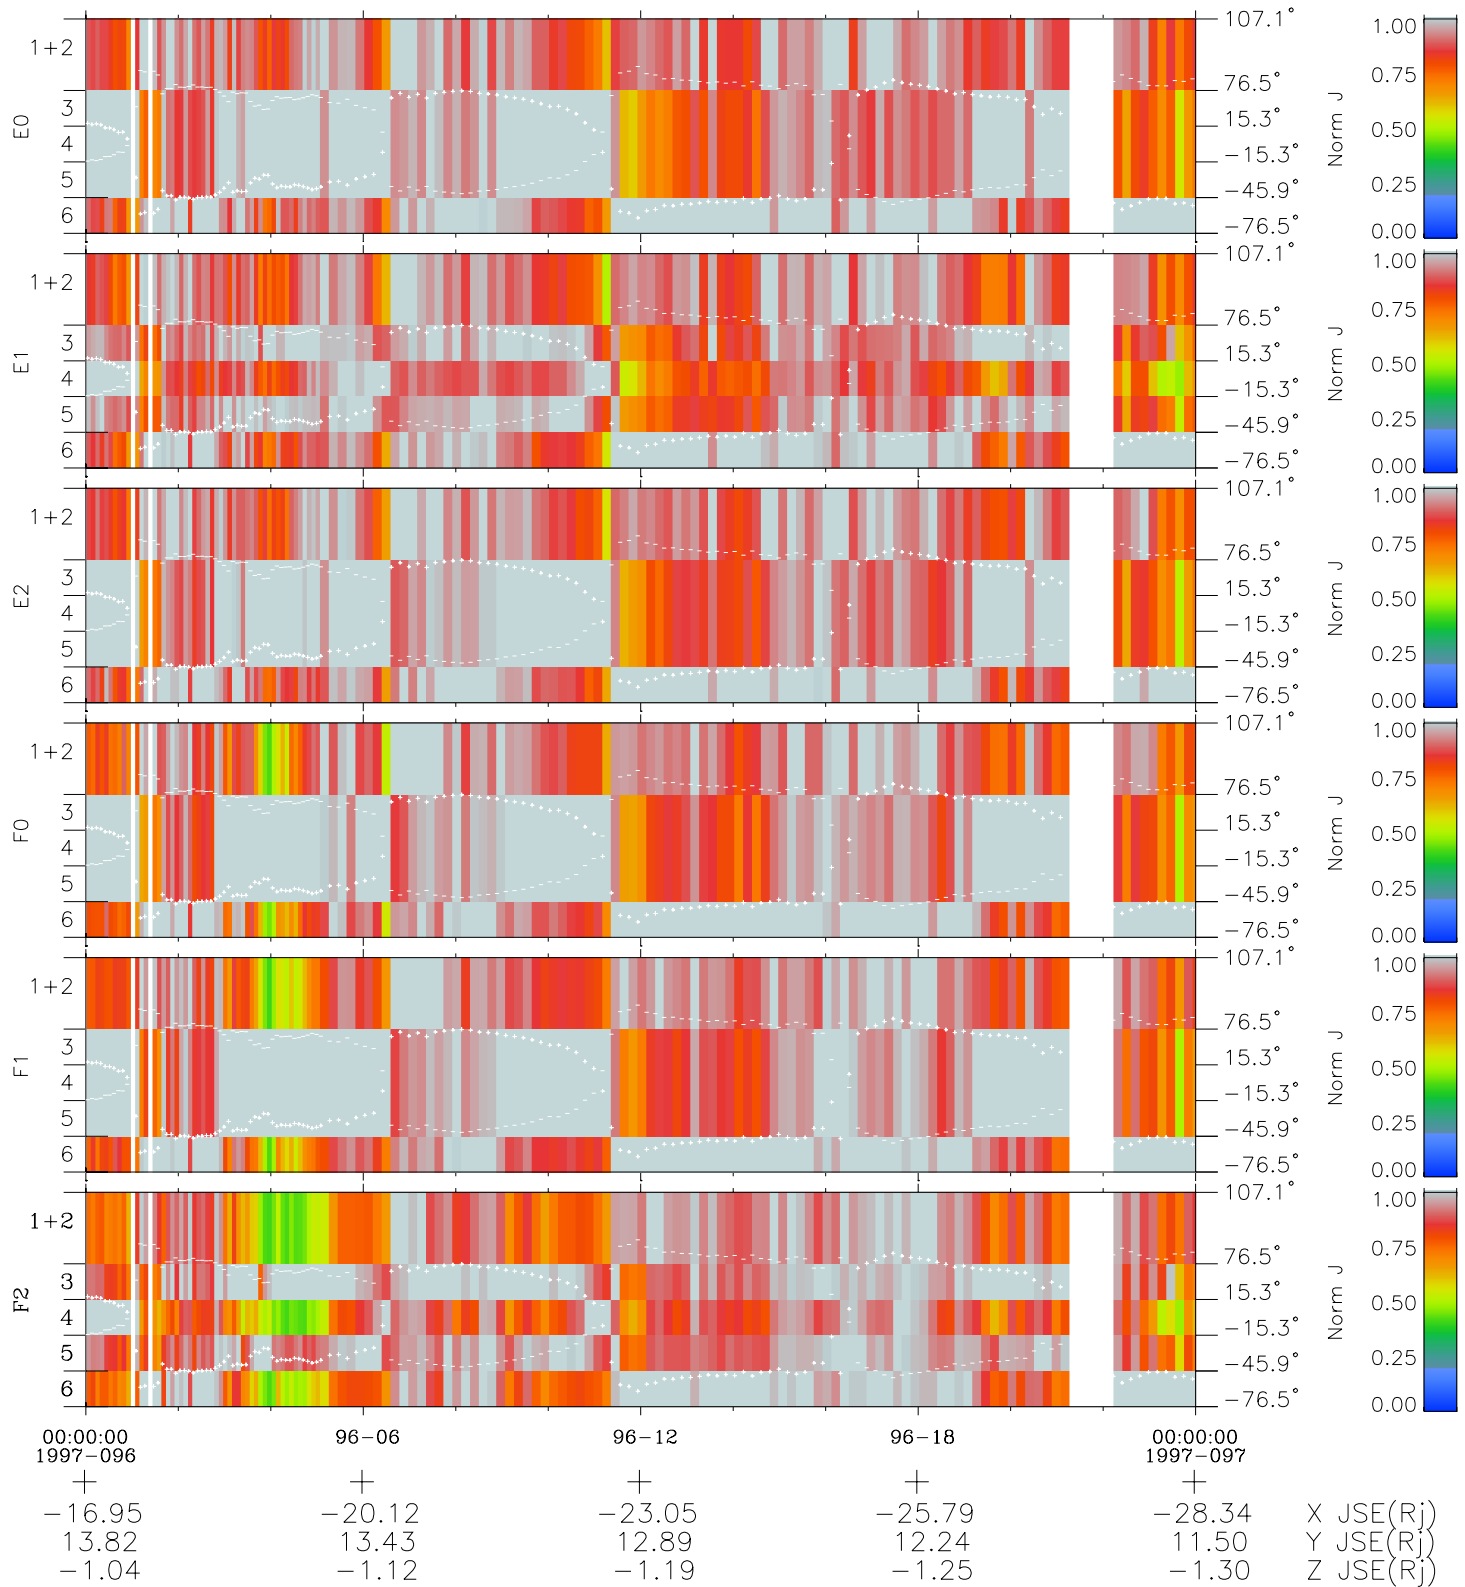

Galileo EPD Real Elevation Anisotropies 97096

Software Version: RTELEV_NORM V 1.20
 Data Production: 06-03-00
 Plot Production: Sat Sep 15 02:47:45 2001
 Color File: wondr3
 Geofactor File: 1.1

- ◇ = Jupiter look direction
- = Corotation look direction