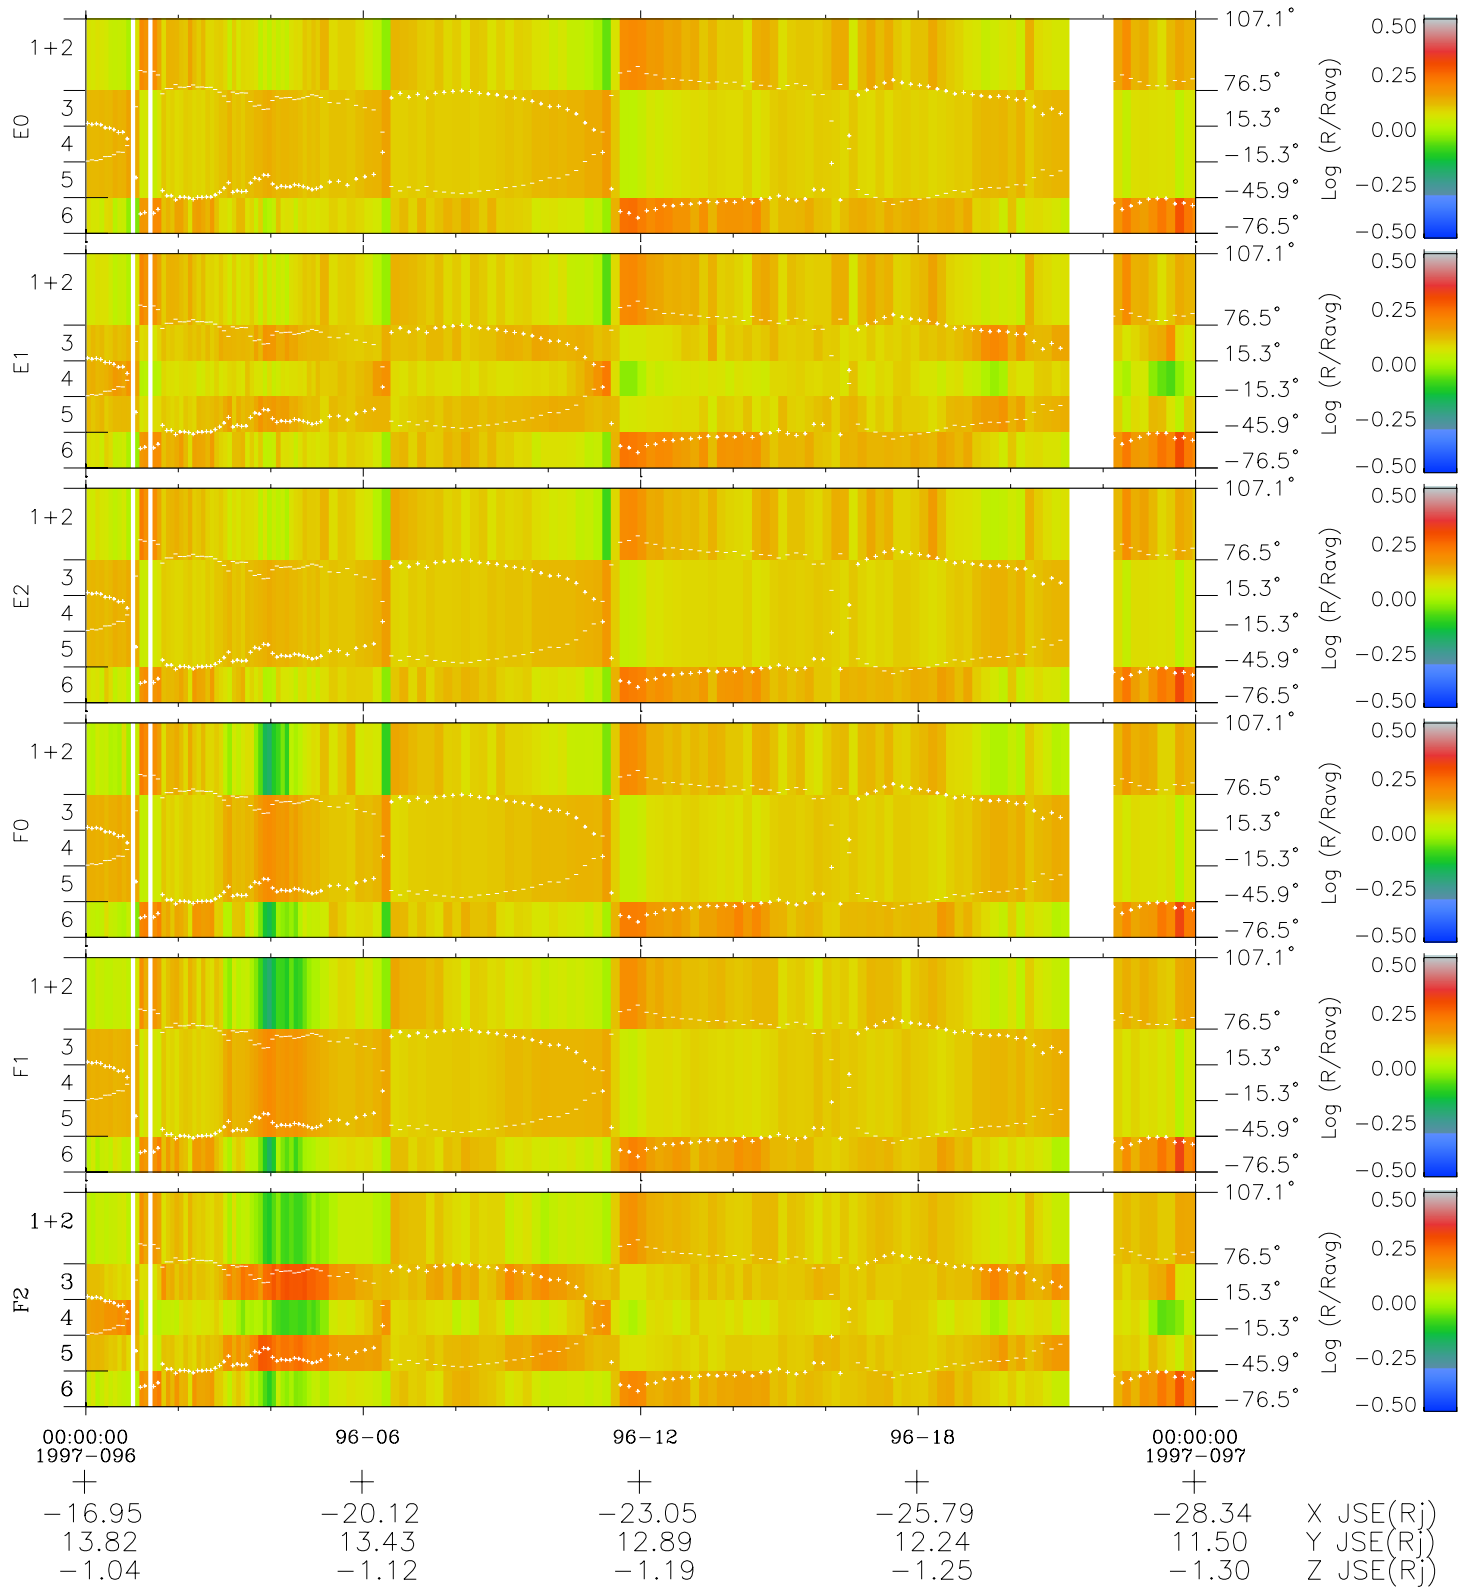

Galileo EPD Real Elevation Anisotropies 97096

Software Version: RTELEV_MEAN V 1.20
 Data Production: 06-03-00
 Plot Production: Sat Sep 15 02:47:18 2001
 Color File: wondr3
 Geofactor File: 1.1

- ◇ = Jupiter look direction
- = Corotation look direction