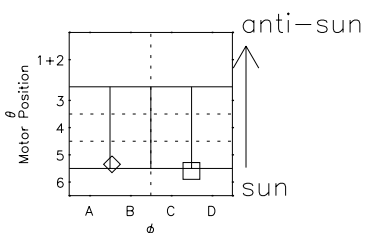

Galileo EPD Real Elevation Anisotropies 97096

Software Version: RTELEV_MEAN V 1.20
 Data Production: 06-03-00
 Plot Production: Sat Sep 15 02:47:18 2001
 Color File: wondr3
 Geofactor File: 1.1

- ◇ = Jupiter look direction
- = Corotation look direction