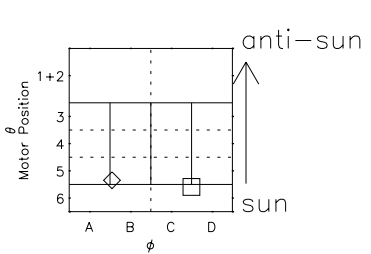

- = Jupiter look direction
- = Corotation look direction