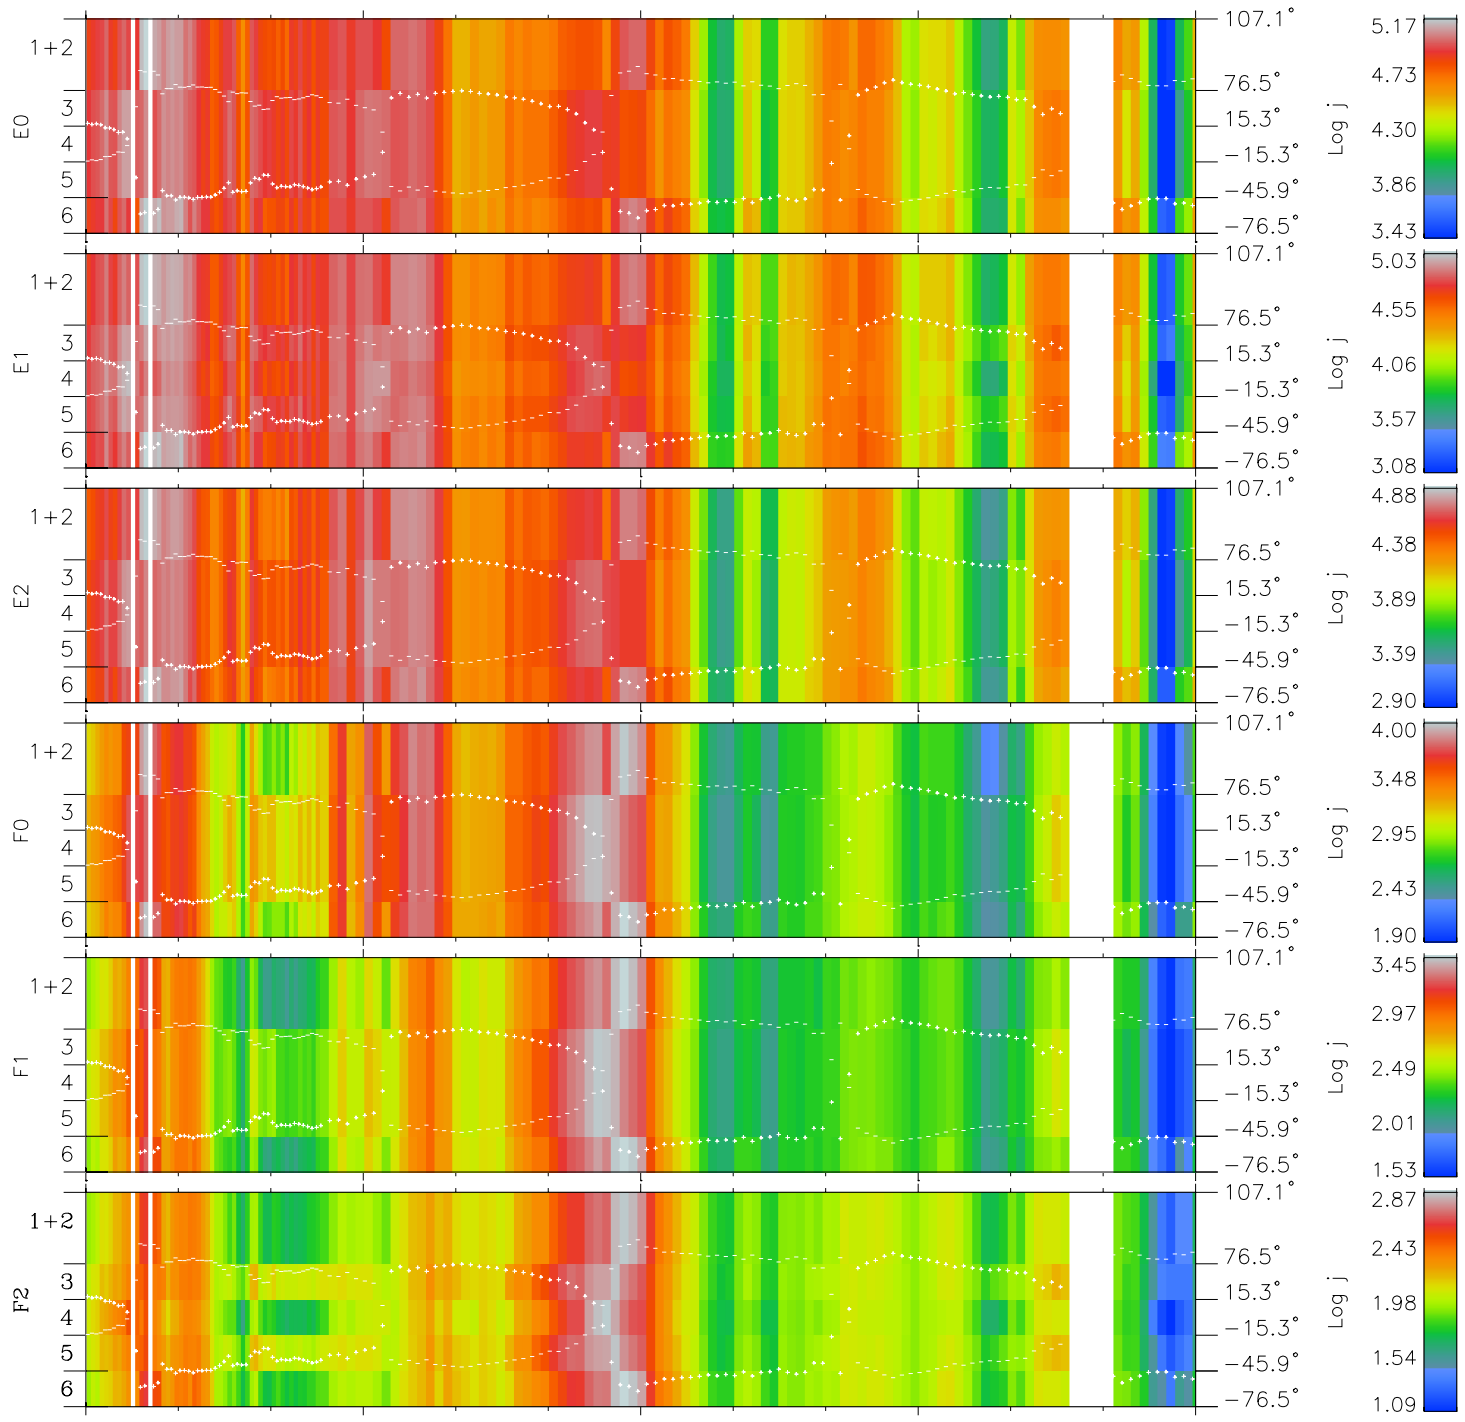

# Galileo EPD Real Elevation Anisotropies 97096

Software Version: RTELEV\_FLUX V 1.20  
 Data Production: 06-03-00  
 Plot Production: Sat Sep 15 02:47:32 2001  
 Color File: wondr3  
 Geofactor File: 1.1

00:00:00 1997-096	96-06	96-12	96-18	00:00:00 1997-097	
+	+	+	+	+	X JSE(R <sub>j</sub> )
-16.95	-20.12	-23.05	-25.79	-28.34	Y JSE(R <sub>j</sub> )
13.82	13.43	12.89	12.24	11.50	Z JSE(R <sub>j</sub> )
-1.04	-1.12	-1.19	-1.25	-1.30	

- ◇ = Jupiter look direction
- = Corotation look direction